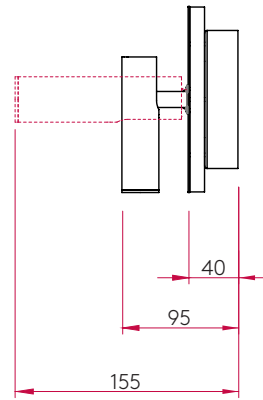

PRODUCT SPECIFICATION

GENERAL

FINISH:	White	CABLE LENGTH:	Not Applicable
MAIN MATERIAL:	Metal - Mild Steel	GROSS WEIGHT:	3.34 (Kg)
DIMENSIONS:	H: 450mm W: 150mm D: 95mm	CLASS:	CE (Class I)
INSTALLATION ORIENTATION:	Wall Mount - Horizontal/Vertical	IP RATING:	IP20
CUT OUT HOLE:	Not Applicable	BATHROOM ZONE:	Zone 3
RECESS DEPTH:	Not Applicable	VOLTAGE:	Mains 230v
FIRE RATING:	Not Applicable	PRODUCT F MARK:	Suitable for mounting on flammable materials

PRODUCT ELEVATIONS

TOP

FRONT

SIDE

BACK