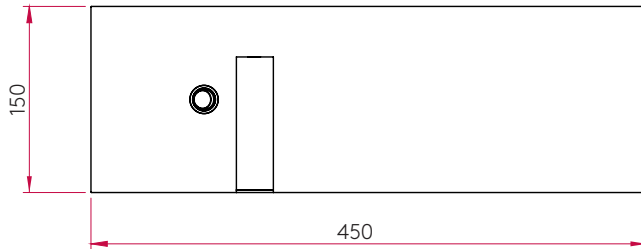

PRODUCT ELEVATIONS

TOP

FRONT

SIDE

BACK