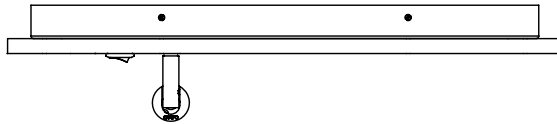

PRODUCT ELEVATIONS

TOP