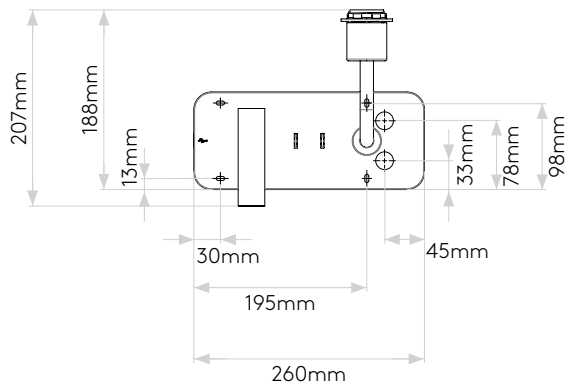

## GENERAL

LOCATION:	Interior
CLASS:	CE (Class I)
IP RATING:	IP20
BATHROOM ZONE:	Zone 3
DRIVER REQUIRED:	No
INSTALLATION ORIENTATION:	Wall Mount-Horizontal & Vertical
MAIN MATERIAL:	Metal - Zinc
DIMENSIONS (mm):	H: 207 W: 260 D: 174
CUT OUT HOLE (mm):	-
RECESS DEPTH (mm):	-
FIRE RATING:	-
CABLE LENGTH (mm):	-
GROSS WEIGHT (kg):	1.87

## SECONDARY LAMP

LIGHT SOURCE:	High Powered LED
WATTAGE:	4.1W
LAMP INCLUDED:	Yes (Integral)
MAXIMUM LAMP LENGTH (mm):	-
LUMINOUS FLUX (lm):	149
COLOUR TEMP (K):	2700
CRI (Ra):	90
MACADAM ELLIPSE:	3-Step
TILT ADJUSTABLE ANGLE (°):	90
ROTATION ADJUSTABLE ANGLE (°):	330
LIFETIME (hrs):	60000
BEAM ANGLE (°):	17

# PRODUCT ELEVATIONS

With Cone 180 Shade

Without Shade

Please note that some dimensions may vary slightly due to manufacturing tolerances, this includes cable entry and fixing holes