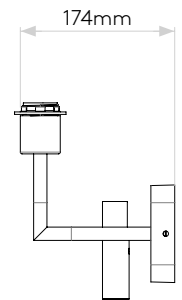

## GENERAL

LOCATION:	Interior
CLASS:	CE (Class I)
IP RATING:	IP20
BATHROOM ZONE:	Zone 3
DRIVER REQUIRED:	No
INSTALLATION ORIENTATION:	Wall Mount-Horizontal & Vertical
MAIN MATERIAL:	Metal - Zinc
DIMENSIONS (mm):	H: 207 W: 260 D: 174
CUT OUT HOLE (mm):	-
RECESS DEPTH (mm):	-
FIRE RATING:	-
CABLE LENGTH (mm):	-
GROSS WEIGHT (kg):	1.87

# PRODUCT ELEVATIONS

With Cone 180 Shade

Without Shade

Please note that some dimensions may vary slightly due to manufacturing tolerances, this includes cable entry and fixing holes