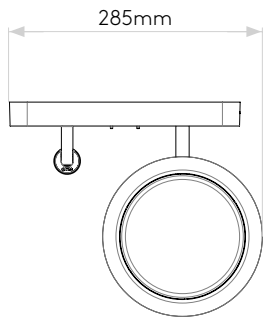

## GENERAL

LOCATION:	Interior
CLASS:	CE (Class I)
IP RATING:	IP20
BATHROOM ZONE:	Zone 3
DRIVER REQUIRED:	No
INSTALLATION ORIENTATION:	Wall Mount-Horizontal & Vertical
MAIN MATERIAL:	Metal - Zinc
DIMENSIONS (mm):	H: 207 W: 260 D: 174
CUT OUT HOLE (mm):	-
RECESS DEPTH (mm):	-
FIRE RATING:	-
CABLE LENGTH (mm):	-
GROSS WEIGHT (kg):	1.87

## MAIN LAMP

LIGHT SOURCE:	LED E27/ES
WATTAGE:	12W
RECOMMENDED LAMP	12W MAX LED E27/ES
LAMP INCLUDED:	-
MAXIMUM LAMP LENGTH (mm):	118
LUMINOUS FLUX (lm):	Lamp Dependent
COLOUR TEMP (K):	Lamp Dependent
CRI (Ra):	Lamp Dependent
MACADAM ELLIPSE:	Lamp Dependent
TILT ADJUSTABLE ANGLE (°):	-
ROTATION ADJUSTABLE ANGLE (°):	-
LIFETIME (hrs):	Lamp Dependent
BEAM ANGLE (°):	Lamp Dependent

## SECONDARY LAMP

LIGHT SOURCE:	High Powered LED
WATTAGE:	4.1W
LAMP INCLUDED:	Yes (Integral)
MAXIMUM LAMP LENGTH (mm):	-
LUMINOUS FLUX (lm):	149
COLOUR TEMP (K):	2700
CRI (Ra):	90
MACADAM ELLIPSE:	3-Step
TILT ADJUSTABLE ANGLE (°):	90
ROTATION ADJUSTABLE ANGLE (°):	330
LIFETIME (hrs):	60000
BEAM ANGLE (°):	17

# PRODUCT ELEVATIONS

With Cone 180 Shade

Without Shade

Please note that some dimensions may vary slightly due to manufacturing tolerances, this includes cable entry and fixing holes