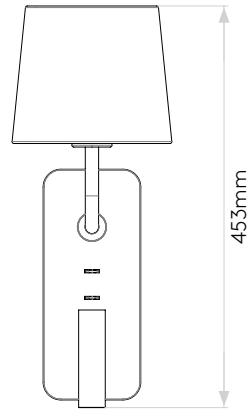

PRODUCT ELEVATIONS

With Cone 180 Shade