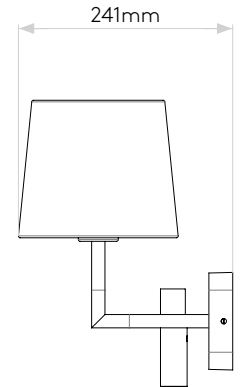

PRODUCT ELEVATIONS

With Cone 180 Shade