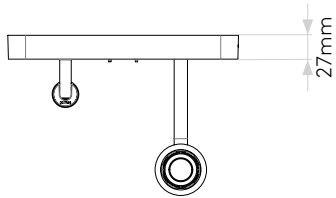

# PRODUCT ELEVATIONS

With Cone 180 Shade

Without Shade

Please note that some dimensions may vary slightly due to manufacturing tolerances, this includes cable entry and fixing holes