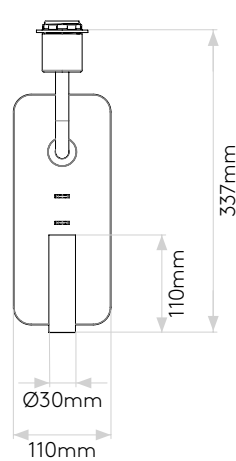

## GENERAL

LOCATION:	Interior
CLASS:	CE (Class I)
IP RATING:	IP20
BATHROOM ZONE:	Zone 3
DRIVER REQUIRED:	No
INSTALLATION ORIENTATION:	Wall Mount-Horizontal & Vertical
MAIN MATERIAL:	Metal - Zinc
DIMENSIONS (mm):	H: 207 W: 260 D: 174
CUT OUT HOLE (mm):	-
RECESS DEPTH (mm):	-
FIRE RATING:	-
CABLE LENGTH (mm):	-
GROSS WEIGHT (kg):	1.87

## MAIN LAMP

LIGHT SOURCE:	LED E27/ES
WATTAGE:	12W
RECOMMENDED LAMP	12W MAX LED E27/ES
LAMP INCLUDED:	-
MAXIMUM LAMP LENGTH (mm):	118
LUMINOUS FLUX (lm):	Lamp Dependent
COLOUR TEMP (K):	Lamp Dependent
CRI (Ra):	Lamp Dependent
MACADAM ELLIPSE:	Lamp Dependent
TILT ADJUSTABLE ANGLE (°):	-
ROTATION ADJUSTABLE ANGLE (°):	-
LIFETIME (hrs):	Lamp Dependent
BEAM ANGLE (°):	Lamp Dependent

## SECONDARY LAMP

LIGHT SOURCE:	High Powered LED
WATTAGE:	4.1W
LAMP INCLUDED:	Yes (Integral)
MAXIMUM LAMP LENGTH (mm):	-
LUMINOUS FLUX (lm):	149
COLOUR TEMP (K):	2700
CRI (Ra):	90
MACADAM ELLIPSE:	3-Step
TILT ADJUSTABLE ANGLE (°):	90
ROTATION ADJUSTABLE ANGLE (°):	330
LIFETIME (hrs):	60000
BEAM ANGLE (°):	17

# PRODUCT ELEVATIONS

With Cone 180 Shade

Without Shade

Please note that some dimensions may vary slightly due to manufacturing tolerances, this includes cable entry and fixing holes