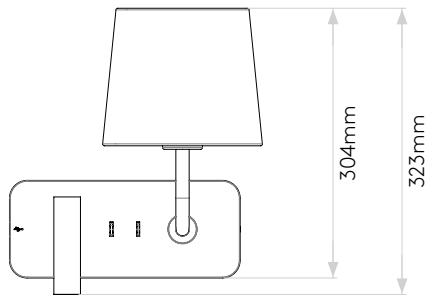

PRODUCT ELEVATIONS

With Cone 180 Shade