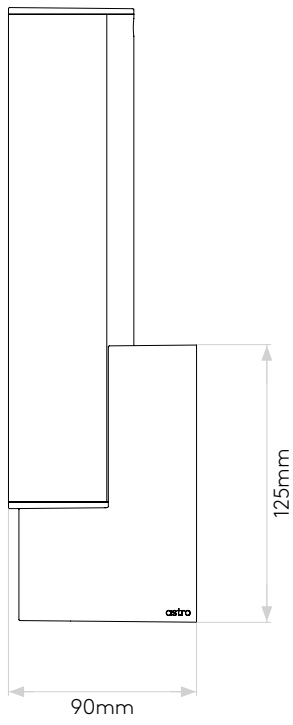

GENERAL

LOCATION:	Bathroom
CLASS:	CE (Class II)
IP RATING:	IP44
BATHROOM ZONE:	Zone 2, 3
DRIVER REQUIRED:	No
INSTALLATION ORIENTATION:	Wall Mount - Vertical
MAIN MATERIAL:	Metal - Zinc
DIMENSIONS (mm):	H: 277 W: 60 D: 90
CUT OUT HOLE (mm):	-
RECESS DEPTH (mm):	-
FIRE RATING:	-
CABLE LENGTH (mm):	-
GROSS WEIGHT (kg):	1

LAMP

LIGHT SOURCE:	LED Strip
WATTAGE:	8.8W
LAMP INCLUDED:	Yes (Integral)
MAXIMUM LAMP LENGTH (mm):	-
LUMINOUS FLUX (lm):	357
COLOUR TEMP (K):	2700
CRI (Ra):	80
MACADAM ELLIPSE:	2610-2710K
TILT ADJUSTABLE ANGLE (°):	-
ROTATION ADJUSTABLE ANGLE (°):	-
LIFETIME (hrs):	53000
BEAM ANGLE (°):	-

CODE: 1060006
FINISH: POLISHED CHROME

CODE: 1060013
FINISH: MATT BLACK

Please note that some dimensions may vary slightly due to manufacturing tolerances, this includes cable entry and fixing holes