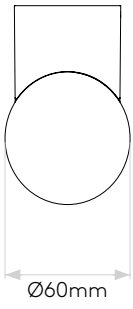

GENERAL

LOCATION:	Bathroom
CLASS:	CE (Class II)
IP RATING:	IP44
BATHROOM ZONE:	Zone 2, 3
DRIVER REQUIRED:	No
INSTALLATION ORIENTATION:	Wall Mount - Vertical
MAIN MATERIAL:	Metal - Zinc
DIMENSIONS (mm):	H: 277 W: 60 D: 90
CUT OUT HOLE (mm):	-
RECESS DEPTH (mm):	-
FIRE RATING:	-
CABLE LENGTH (mm):	-
GROSS WEIGHT (kg):	1

LAMP

LIGHT SOURCE:	LED Strip
WATTAGE:	8.8W
LAMP INCLUDED:	Yes (Integral)
MAXIMUM LAMP LENGTH (mm):	-
LUMINOUS FLUX (lm):	357
COLOUR TEMP (K):	2700
CRI (Ra):	80
MACADAM ELLIPSE:	2610-2710K
TILT ADJUSTABLE ANGLE (°):	-
ROTATION ADJUSTABLE ANGLE (°):	-
LIFETIME (hrs):	53000
BEAM ANGLE (°):	-

CODE: 1060006
FINISH: POLISHED CHROME

CODE: 1060013
FINISH: MATT BLACK

Please note that some dimensions may vary slightly due to manufacturing tolerances, this includes cable entry and fixing holes