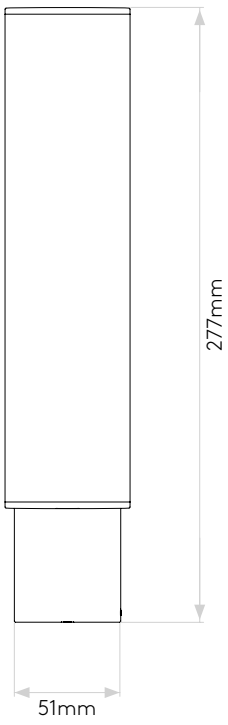

GENERAL

LOCATION:	Bathroom
CLASS:	CE (Class II)
IP RATING:	IP44
BATHROOM ZONE:	Zone 2, 3
DRIVER REQUIRED:	No
INSTALLATION ORIENTATION:	Wall Mount - Vertical
MAIN MATERIAL:	Metal - Zinc
DIMENSIONS (mm):	H: 277 W: 60 D: 90
CUT OUT HOLE (mm):	-
RECESS DEPTH (mm):	-
FIRE RATING:	-
CABLE LENGTH (mm):	-
GROSS WEIGHT (kg):	1

LAMP

LIGHT SOURCE:	LED Strip
WATTAGE:	8.8W
LAMP INCLUDED:	Yes (Integral)
MAXIMUM LAMP LENGTH (mm):	-
LUMINOUS FLUX (lm):	357
COLOUR TEMP (K):	2700
CRI (Ra):	80
MACADAM ELLIPSE:	2610-2710K
TILT ADJUSTABLE ANGLE (°):	-
ROTATION ADJUSTABLE ANGLE (°):	-
LIFETIME (hrs):	53000
BEAM ANGLE (°):	-

CODE: 1060006
FINISH: POLISHED CHROME

CODE: 1060013
FINISH: MATT BLACK

Please note that some dimensions may vary slightly due to manufacturing tolerances, this includes cable entry and fixing holes