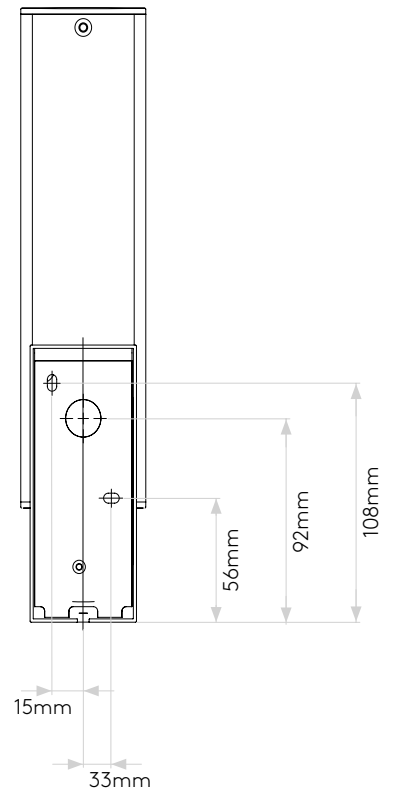

GENERAL

LOCATION:	Bathroom
CLASS:	CE (Class II)
IP RATING:	IP44
BATHROOM ZONE:	Zone 2, 3
DRIVER REQUIRED:	No
INSTALLATION ORIENTATION:	Wall Mount - Vertical
MAIN MATERIAL:	Metal - Zinc
DIMENSIONS (mm):	H: 277 W: 60 D: 90
CUT OUT HOLE (mm):	-
RECESS DEPTH (mm):	-
FIRE RATING:	-
CABLE LENGTH (mm):	-
GROSS WEIGHT (kg):	1

LAMP

LIGHT SOURCE:	LED Strip
WATTAGE:	8.8W
LAMP INCLUDED:	Yes (Integral)
MAXIMUM LAMP LENGTH (mm):	-
LUMINOUS FLUX (lm):	357
COLOUR TEMP (K):	2700
CRI (Ra):	80
MACADAM ELLIPSE:	2610-2710K
TILT ADJUSTABLE ANGLE (°):	-
ROTATION ADJUSTABLE ANGLE (°):	-
LIFETIME (hrs):	53000
BEAM ANGLE (°):	-

CODE: 1060006
FINISH: POLISHED CHROME

CODE: 1060013
FINISH: MATT BLACK

Please note that some dimensions may vary slightly due to manufacturing tolerances, this includes cable entry and fixing holes