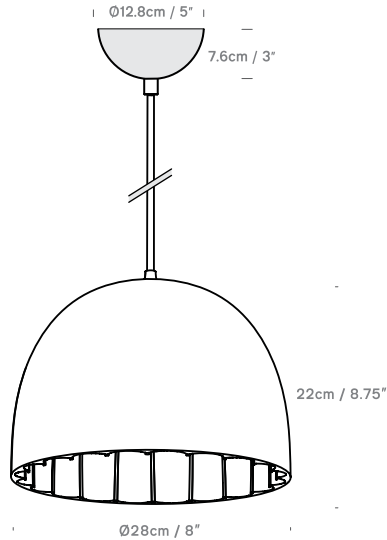

Doric 8
UK/EU PD059104XX
USA PD059304XX

Lightsource
UK/EU 220v USA 120v,
integrated LED AC 12W LED unit,
900 lumen, 3000K, CRI 90,
Triac / Lutron dimmable, CE/UL certified,
chip life 30,000 hrs

Doric 28
UK/EU PD059120XX
USA PD059320XX

Lightsource
UK/EU E27 Max 100W,
USA E26 Max 100W (not included)

Doric 60
UK/EU PD059140XX
USA PD059340XX

Lightsource
UK/EU E27 Max 100W,
USA E26 Max 100W (not included)

innermost
DORIC 8 PD059104-XX

This luminaire contains built-in LED lamps