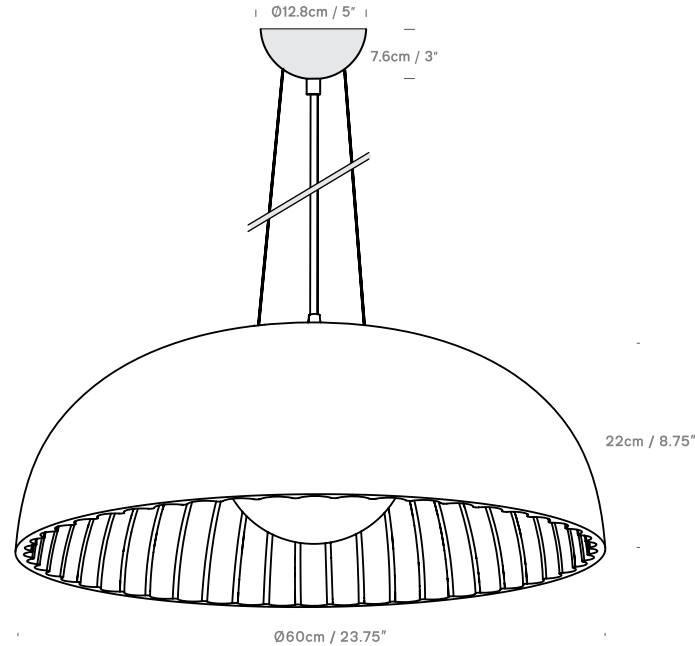

Doric 8
UK/EU PD059104XX
USA PD059304XX

Lightsource
UK/EU 220v USA 120v,
integrated LED AC 12W LED unit,
900 lumen, 3000K, CRI 90,
Triac / Lutron dimmable, CE/UL certified,
chip life 30,000 hrs

Doric 28
UK/EU PD059120XX
USA PD059320XX

Lightsource
UK/EU E27 Max 100W,
USA E26 Max 100W (not included)

Doric 60
UK/EU PD059140XX
USA PD059340XX

Lightsource
UK/EU E27 Max 100W,
USA E26 Max 100W (not included)

innermost
DORIC 8 PD059104-XX

This luminaire contains built-in LED lamps