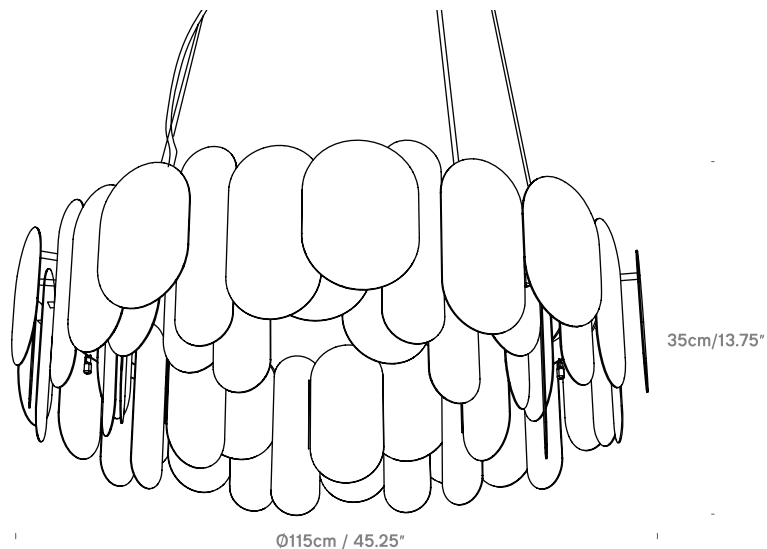

Panel 75

UK/EU PP079140XX
USA PP079340XX

Lightsource UK/EU

12 x G9 Max 25W, dimmable bulb up to 500 lumen output and colour temperature from 2200K to 2700K

Lightsource USA

12 x G9 Max 25W, 2700K 80 CRI, Chip Life 30,000 hrs. Lutron/Triac Dimmable

Panel 115

UK/EU PP079160XX
USA PP079360XX

Lightsource UK/EU

24 x G9 Max 25W, dimmable bulb up to 500 lumen output and colour temperature from 2200K to 2700K

Lightsource USA

24 x G9 Max 25W, 2700K 80 CRI, Chip Life 30,000 hrs. Lutron/Triac Dimmable

Stainless Steel

Cable

4m Clear PVC Cable

Ceiling Rose

Colour matches pendant colour

Recommended Bulb

Lightsource UK/EU

G9 Max 25W, dimmable bulb up to 500 lumen output and colour temperature from 2200K to 2700K

Lightsource USA

G9 Max 25W, 2700K 80 CRI, Chip Life 30,000 hrs. Lutron/Triac Dimmable

Color

04 -Stainless Steel

30 -Brass

10 -Bronze

31 -Gun Metal