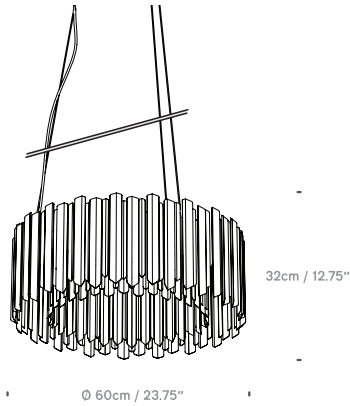

Facet 18

UK/EU PF039110XX
USA PF039310XX

Lightsource
UK/EU G9 Max 25W,
USA G9 Max 25W
(not included)

Facet 60

UK/EU PF039140XX
USA PF039340XX

Lightsource
UK/EU 12x G9 Max 25W,
USA 12x G9 Max 25W
(not included)

Facet 100

UK/EU PF039160XX
USA PF039360XX

Lightsource
UK/EU 24x G9 Max 25W,
USA 24x G9 Max 25W
(not included)

Facet 150

UK/EU PF039180XX
USA PF039380XX

Lightsource
UK/EU 30x G9 Max 25W,
USA 30x G9 Max 25W
(not included)

Facet Lozenge

UK/EU PF039161XX
USA PF039361XX

Lightsource
UK/EU 6x G9 Max 25W,
USA 6x G9 Max 25W
(not included)

innermost
FACET PF0391XX-XX

This luminaire is compatible with bulbs of the energy classes:

A++

Product Category

Pendant

Material

Stainless Steel

Cable

4m. clear PVC cable

Ceiling Rose

Angled. Colour matches the product