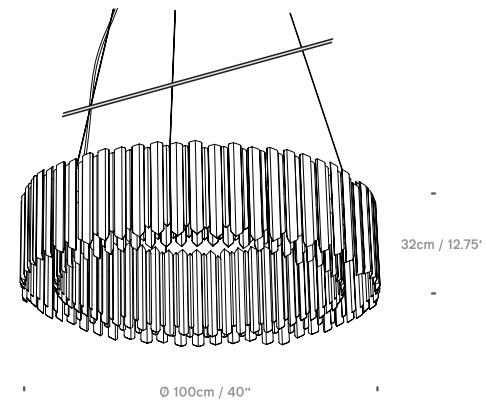

Facet 18

UK/EU PF039110XX
USA PF039310XX

Lightsource
UK/EU G9 Max 25W,
USA G9 Max 25W
(not included)

Facet 60

UK/EU PF039140XX
USA PF039340XX

Lightsource
UK/EU 12x G9 Max 25W,
USA 12x G9 Max 25W
(not included)

Facet 100

UK/EU PF039160XX
USA PF039360XX

Lightsource
UK/EU 24x G9 Max 25W,
USA 24x G9 Max 25W
(not included)

Facet 150

UK/EU PF039180XX
USA PF039380XX

Lightsource
UK/EU 30x G9 Max 25W,
USA 30x G9 Max 25W
(not included)

Facet Lozenge

UK/EU PF039161XX
USA PF039361XX

Lightsource
UK/EU 6x G9 Max 25W,
USA 6x G9 Max 25W
(not included)

innermost
FACET PF0391XX-XX

This luminaire is compatible with bulbs of the energy classes:

A++

Product Category

Pendant

Material

Stainless Steel

Cable

4m. clear PVC cable

Ceiling Rose

Angled. Colour matches the product