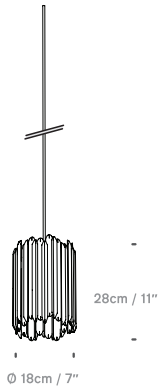

Facet 18

UK/EU PF039110XX
USA PF039310XX

Lightsource
UK/EU G9 Max 25W,
USA G9 Max 25W
(not included)

Facet 60

UK/EU PF039140XX
USA PF039340XX

Lightsource
UK/EU 12x G9 Max 25W,
USA 12x G9 Max 25W
(not included)

Facet 100

UK/EU PF039160XX
USA PF039360XX

Lightsource
UK/EU 24x G9 Max 25W,
USA 24x G9 Max 25W
(not included)

Facet 150

UK/EU PF039180XX
USA PF039380XX

Lightsource
UK/EU 30x G9 Max 25W,
USA 30x G9 Max 25W
(not included)

Facet Lozenge

UK/EU PF039161XX
USA PF039361XX

Lightsource
UK/EU 6x G9 Max 25W,
USA 6x G9 Max 25W
(not included)

innermost
FACET PF0391XX-XX

This luminaire is compatible with bulbs of the energy classes:

A++

Product Category

Pendant

Material

Stainless Steel

Cable

4m. clear PVC cable

Ceiling Rose

Angled. Colour matches the product