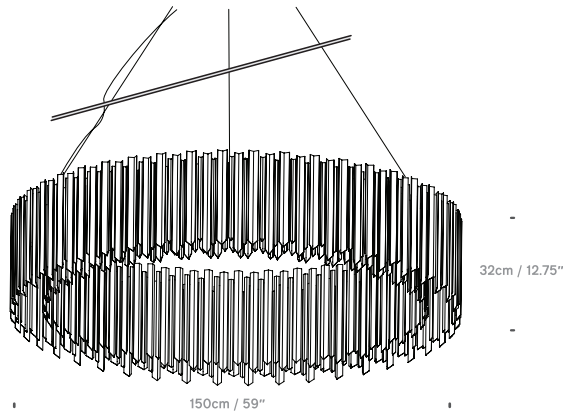

Facet 100

UK/EU PF039160XX
USA PF039360XX

Lightsource
UK/EU 24x G9 Max 25W,
USA 24x G9 Max 25W
(not included)

Facet 150

UK/EU PF039180XX
USA PF039380XX

Lightsource
UK/EU 30x G9 Max 25W,
USA 30x G9 Max 25W
(not included)

Facet Lozenge

UK/EU PF039161XX
USA PF039361XX

Lightsource
UK/EU 6x G9 Max 25W,
USA 6x G9 Max 25W
(not included)

innermost
FACET PF0391XX-XX

This luminaire is compatible with bulbs of the energy classes:

A++

Product Category

Pendant

Material

Stainless Steel

Cable

4m. clear PVC cable

Ceiling Rose

Angled. Colour matches the product