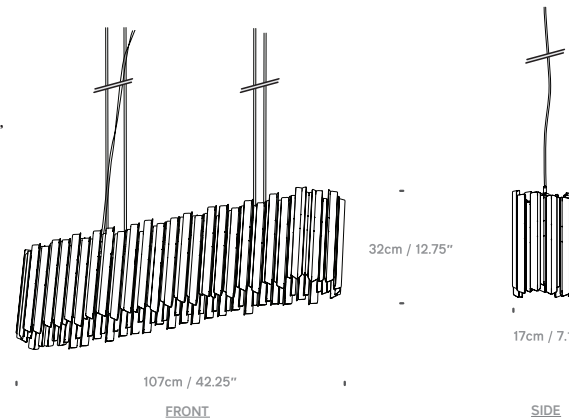

Facet 100

UK/EU PF039160XX
USA PF039360XX

Lightsource
UK/EU 24x G9 Max 25W,
USA 24x G9 Max 25W
(not included)

Facet 150

UK/EU PF039180XX
USA PF039380XX

Lightsource
UK/EU 30x G9 Max 25W,
USA 30x G9 Max 25W
(not included)

Facet Lozenge

UK/EU PF039161XX
USA PF039361XX

Lightsource
UK/EU 6x G9 Max 25W,
USA 6x G9 Max 25W
(not included)

innermost
FACET PF0391XX-XX

This luminaire is compatible with bulbs of the energy classes:

A++

Product Category

Pendant

Material

Stainless Steel

Cable

4m. clear PVC cable

Ceiling Rose

Angled. Colour matches the product