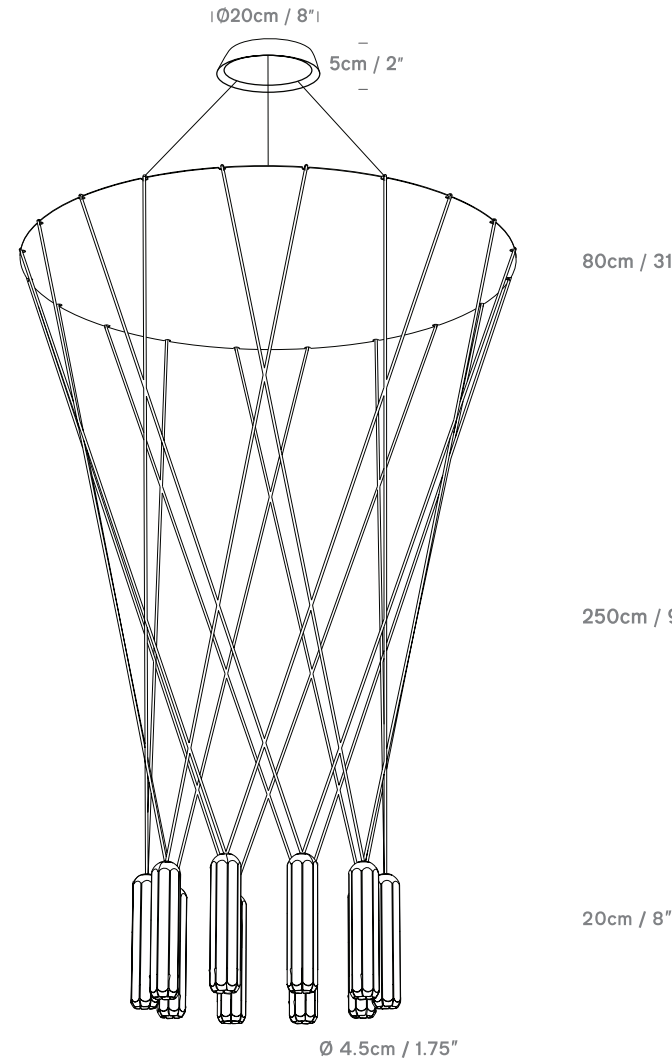

Brixton Spot Cluster

by James Bartlett

innermost®

Spot Cluster

UK/EU PB129150XX
USA PB129350XX

Lightsource

DC integrated 8W LED
UK/EU 220v USA 120v

80cm / 31.5"

250cm / 98"

20cm / 8"

Ø 4.5cm / 1.75"

innermost
BRIXTON CLUSTER PB129150-XX

 This luminaire contains built-in LED lamps

A++
A+
A
B
C
D
E

LED

This lamp cannot be changed in the luminaire.

874/2012 

Product Category

Pendant

Material

Aluminium and stainless steel

Ceiling Rose

White cylindrical

Cable

4m. White - white matt PVC
Copper and Graphite- black matt PVC

Lightsource

UK/EU 220v USA 120v
10x DC Integrated 8W LED 375/600 Lumen, 3000K, CRI 90,
Triac / Lutron Dimmable, CE/ETL certified.

Color

01 -White