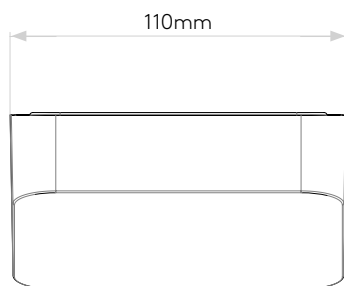

PRODUCT ELEVATIONS

Please note that some dimensions may vary slightly due to manufacturing tolerances, this includes cable entry and fixing holes

Veillez noter que certaines dimensions peuvent varier légèrement en raison des tolérances de fabrication, y compris l'entrée de câble et les trous de fixation.

Bitte beachten Sie, dass die Maße Fertigungstoleranzen unterliegen und daher in geringem Umfang von der angegebenen Größe abweichen können. Dies gilt auch für Kabeleingänge und Befestigungslöcher.

Si prega notare che possono esserci piccole variazioni in alcune dimensioni dovute alle tolleranze di produzione, queste includono l'ingresso del cavo e i fori di fissaggio.