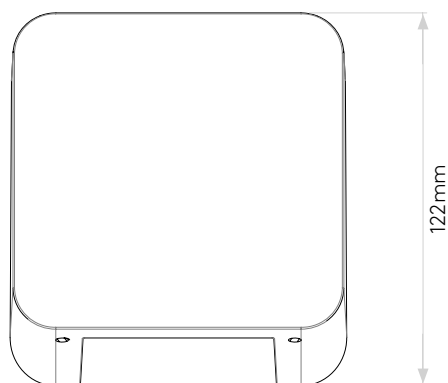

PRODUCT ELEVATIONS

Please note that some dimensions may vary slightly due to manufacturing tolerances, this includes cable entry and fixing holes

Veillez noter que certaines dimensions peuvent varier légèrement en raison des tolérances de fabrication, y compris l'entrée de câble et les trous de fixation.

Bitte beachten Sie, dass die Maße Fertigungstoleranzen unterliegen und daher in geringem Umfang von der angegebenen Größe abweichen können. Dies gilt auch für Kabeleingänge und Befestigungslöcher.

Si prega notare che possono esserci piccole variazioni in alcune dimensioni dovute alle tolleranze di produzione, queste includono l'ingresso del cavo e i fori di fissaggio.