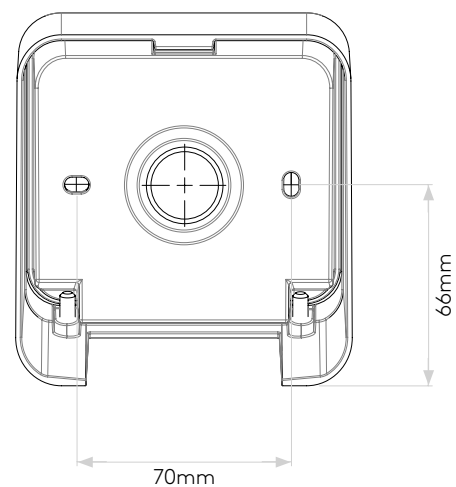

PRODUCT ELEVATIONS

Please note that some dimensions may vary slightly due to manufacturing tolerances, this includes cable entry and fixing holes

Veillez noter que certaines dimensions peuvent varier légèrement en raison des tolérances de fabrication, y compris l'entrée de câble et les trous de fixation.

Bitte beachten Sie, dass die Maße Fertigungstoleranzen unterliegen und daher in geringem Umfang von der angegebenen Größe abweichen können. Dies gilt auch für Kabeleingänge und Befestigungslöcher.

Si prega notare che possono esserci piccole variazioni in alcune dimensioni dovute alle tolleranze di produzione, queste includono l'ingresso del cavo e i fori di fissaggio.