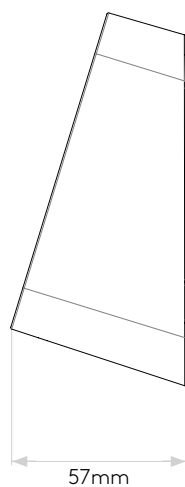

PRODUCT ELEVATIONS

Please note that some dimensions may vary slightly due to manufacturing tolerances, this includes cable entry and fixing holes

Veillez noter que certaines dimensions peuvent varier légèrement en raison des tolérances de fabrication, y compris l'entrée de câble et les trous de fixation.

Bitte beachten Sie, dass die Maße Fertigungstoleranzen unterliegen und daher in geringem Umfang von der angegebenen Größe abweichen können. Dies gilt auch für Kabeleingänge und Befestigungslöcher.

Si prega notare che possono esserci piccole variazioni in alcune dimensioni dovute alle tolleranze di produzione, queste includono l'ingresso del cavo e i fori di fissaggio.