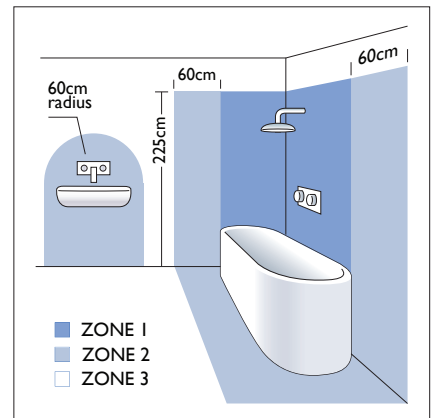

# 7472 Samos Round

|            |           |        |
|------------|-----------|--------|
| 5w LED     |           | incl.  |
| LED Driver |           | incl.  |
| 3000K      | 81.1 lm/W | CRI 80 |

|      |          |
|------|----------|
| Zone | <b>3</b> |
|------|----------|