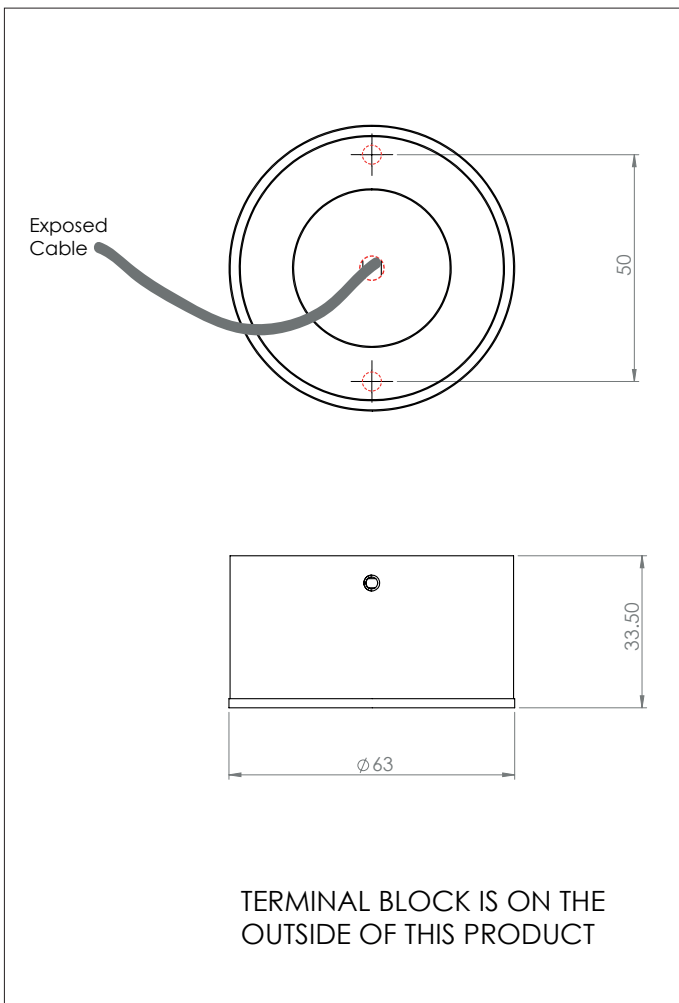

# 7472 Samos Round

|            |           |        |
|------------|-----------|--------|
| 5w LED     |           | incl.  |
| LED Driver |           | incl.  |
| 3000K      | 81.1 lm/W | CRI 80 |

|      |          |
|------|----------|
| Zone | <b>3</b> |
|------|----------|