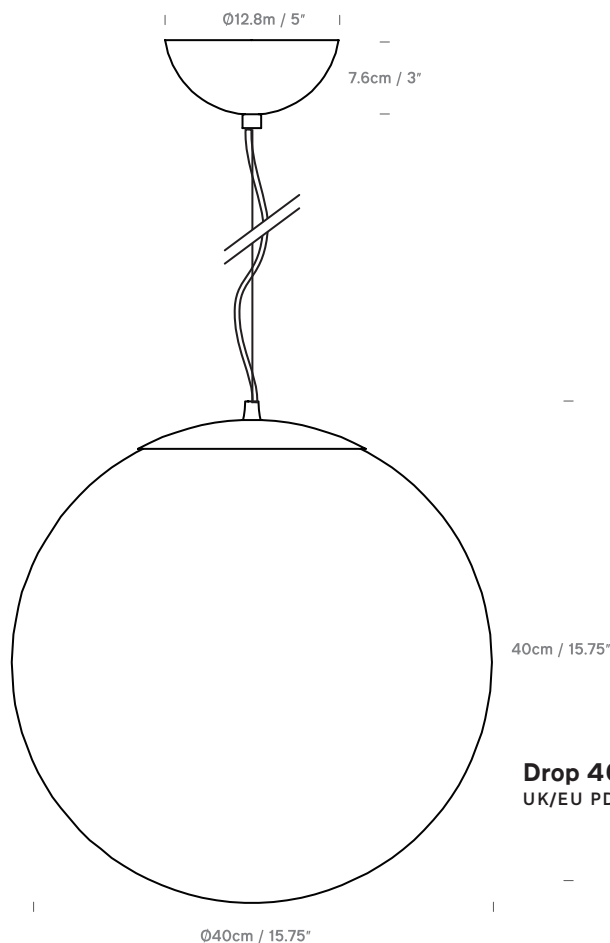

**Drop 20**  
UK/EU PD049110XX

**Drop 40**  
UK/EU PD049120XX

### Colour + EAN/UPC Code

01 - White  
(RAL 9003 Matt)  
EAN 20: 5060481940771  
40: 5060481942584

30 - Brushed Brass  
EAN 20: 5060481944250  
40: 5060481944267

<b>Category</b>	Pendant / Ceiling Mount
<b>Material</b>	Glass / Steel / Aluminium
<b>Cable</b>	4m. White: Matt White PVC Brass: Gold Braided
<b>Lightsource</b>	ES E27 / Max 15W LED
<b>Switched</b>	No
<b>Class</b>	Class II - Double Insulated
<b>F Mark</b>	Suitable for Mounting on Flammable Materials

<b>IP Rating</b>	IP20
<b>Bathroom Zone</b>	Zone 3
<b>Weight</b>	20: 1.0KGS / 40: 4.4KGS
<b>Individual Carton Size</b>	20: 25.5cm x 25.5cm x 33.5cm / 40: N/A
<b>Individual Carton Weight</b>	20: 1.6KGS / 40: N/A
<b>Shipping Carton Quantity</b>	20: 04 Units / 40: 01 Unit
<b>Shipping Carton Size</b>	20: 53x53x36.5cm / 40: 49x49x58cm
<b>Shipping Carton Weight</b>	20: 7.7KGS / 40: 5.9KGS