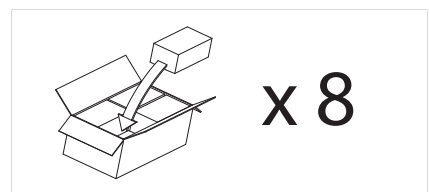

1 x 50w GU5.3		excl.

Transformer		excl.

Zones	1	2	3