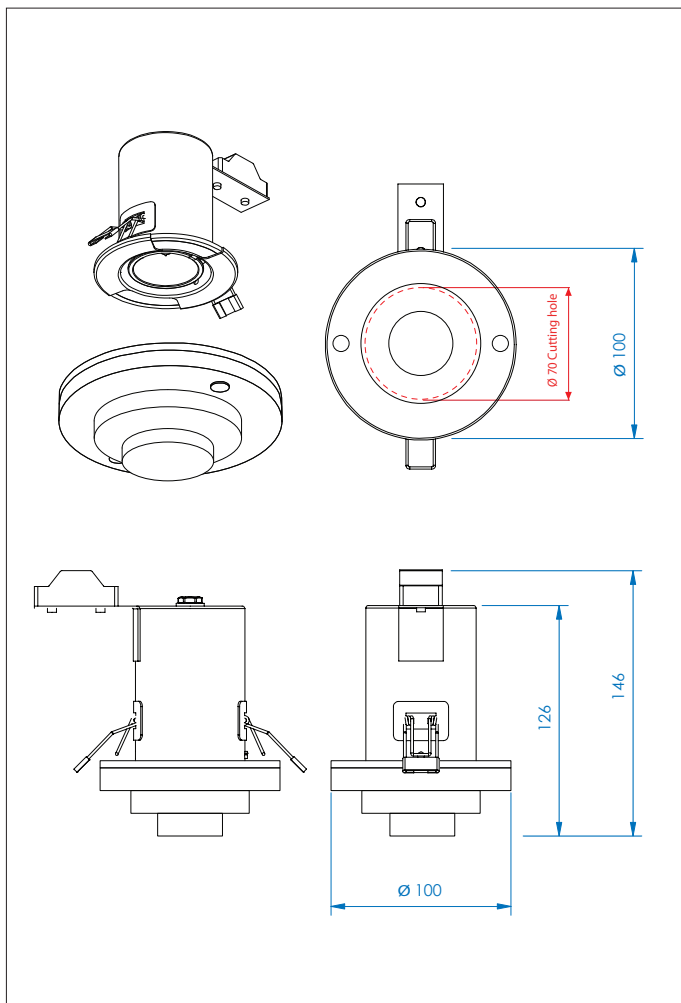

5600 Frascati fire resistant