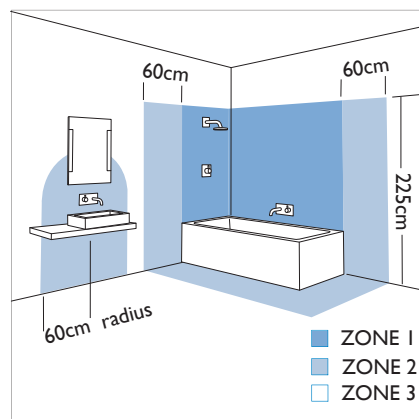

5501 Frascati

1 x 50w Gu10		included
-----------------	--	----------

Zones	1	2	3
-------	----------	----------	----------

Astro Lighting Ltd.
G2 River Way,
Harlow,
Essex,
CM20 2DP
Great Britain

tel: +44 (0) 1279 427001
fax: +44 (0) 1279 427002
email: sales@astrolighting.co.uk
www.astrolighting.co.uk