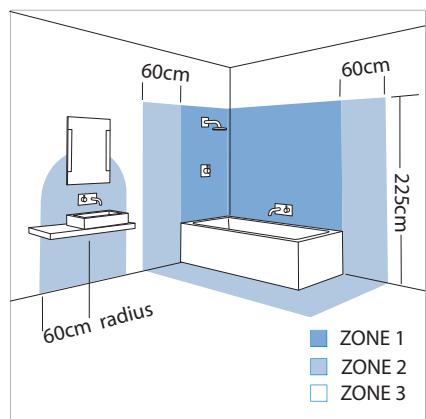

1 x 50w GX5.3		not included

Zones	1	2	3