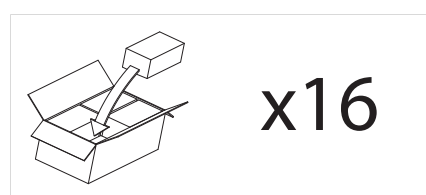

1 x 50w GX5.3		not included

Zones	1	2	3