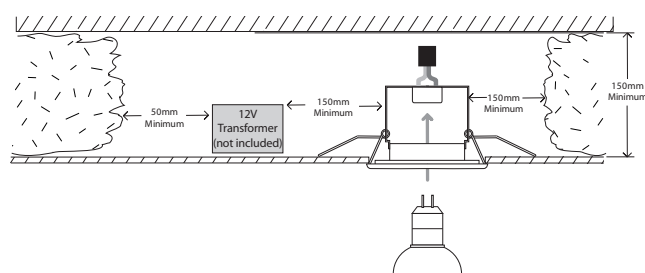

1 x 50w GX5.3		not included

Zones	1	2	3