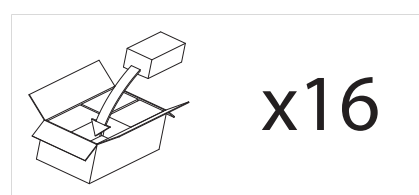

5501 Frascati

1 x 50w Gu10		included
-----------------	--	----------

Zones	1	2	3
-------	----------	----------	----------

Astro Lighting Ltd.
G2 River Way,
Harlow,
Essex,
CM20 2DP
Great Britain

tel: +44 (0) 1279 427001
fax: +44 (0) 1279 427002
email: sales@astrolighting.co.uk
www.astrolighting.co.uk