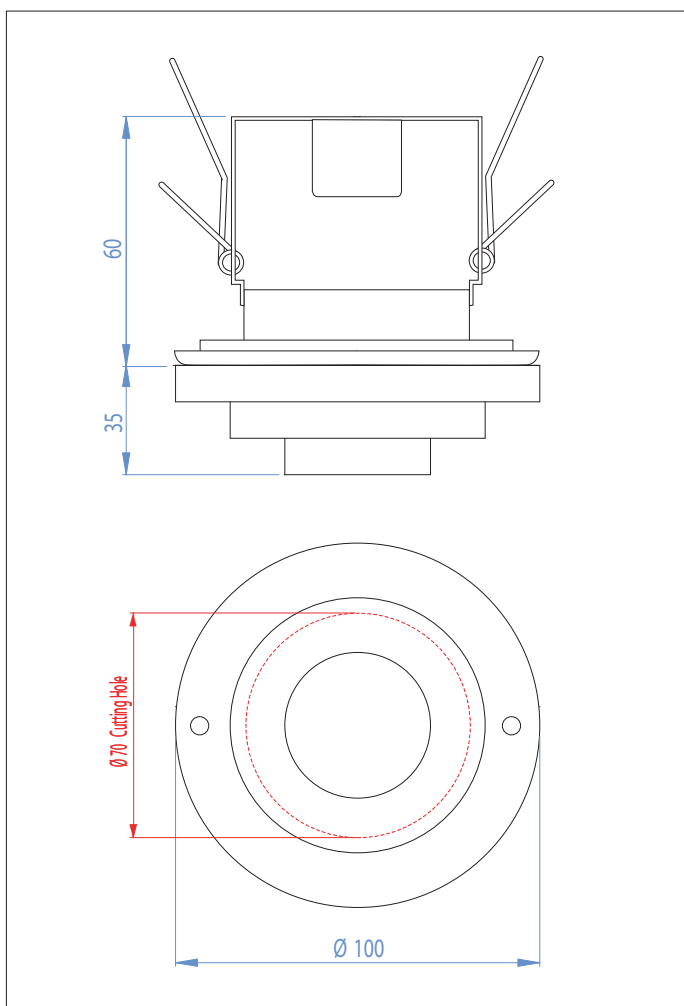

5600 Frascati fire resistant

1 x 50w GU5.3		excl.
------------------	--	-------

Transformer		excl.
-------------	--	-------

Zones	1	2	3
-------	----------	----------	----------

BS 476: part 21

Astro Lighting Ltd.
G2 River Way, Harlow
CM20 2DP, Great Britain
T: +44 (0) 1279 427001
F: +44 (0) 1279 427002
sales@astrolighting.co.uk
www.astrolighting.co.uk

5513 Frascati

1 x 50w GX5.3		not included
------------------	--	-----------------

Zones	1	2	3
-------	----------	----------	----------

Astro Lighting Ltd.
G2 River Way,
Harlow,
Essex,
CM20 2DP
Great Britain