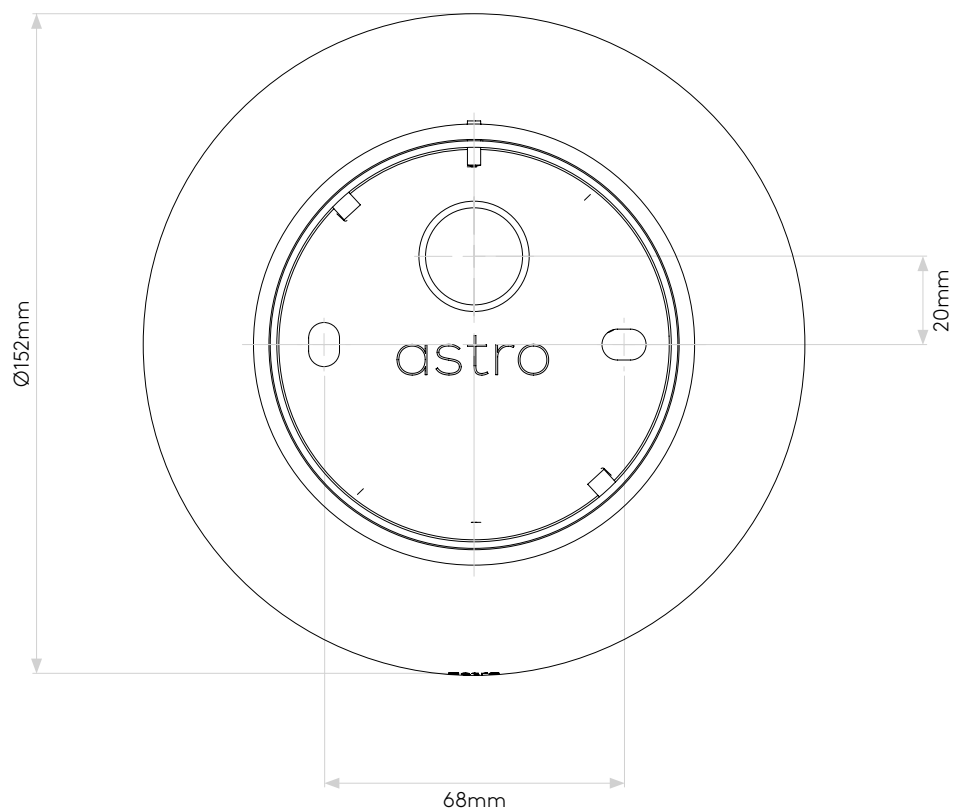

GENERAL

CLASS:	CE (Class 2)
IP RATING:	IP44
BATHROOM ZONE:	Zone 2, 3
VOLTAGE:	Mains 230V
INSTALLATION ORIENTATION:	Wall mount / Ceiling mount
MAIN MATERIAL:	Metal - Aluminium
DIMENSIONS:	H: 66mm Ø: 152mm
CUT OUT HOLE:	Not applicable
RECESS DEPTH:	Not applicable
FIRE RATING:	Not applicable
CABLE LENGTH:	Not applicable
GROSS WEIGHT:	0.892Kg

LAMP

LIGHT SOURCE:	LED MODULE
MAXIMUM WATTAGE:	8.18W
LAMP INCLUDED:	Yes (Integral)
MAXIMUM LAMP LENGTH:	Not applicable
LUMINOUS FLUX:	415 lm
COLOUR TEMP:	2700K
CRI:	80
R9:	To be advised
MACADAM ELLIPSE:	3-step
TILT ADJUSTABLE ANGLE:	Not applicable
ROTATION ADJUSTABLE ANGLE:	Not applicable
AVERAGE LIFESPAN:	40,000hrs
L70:	To be advised
BEAM ANGLE:	Not applicable

ADDITIONAL INFORMATION:

SHADE INCLUDED:	-
SHADE/DIFFUSER MATERIAL:	Polycarbonate
SHADE/DIFFUSER FINISH	Natural
F MARK:	-

CODE: 8013
SKU: 1133004
FINISH: POLISHED CHROME

PRODUCT ELEVATIONS

Please note that some dimensions may vary slightly due to manufacturing tolerances, this includes cable entry and fixing holes