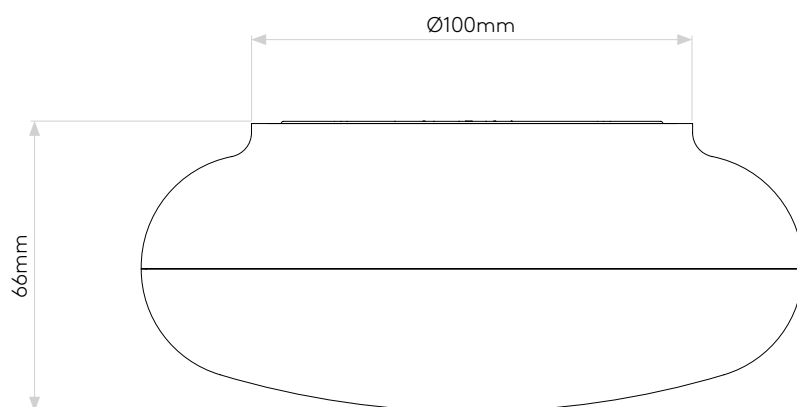

GENERAL

CLASS:	CE (Class 2)
IP RATING:	IP44
BATHROOM ZONE:	Zone 2, 3
VOLTAGE:	Mains 230V
INSTALLATION ORIENTATION:	Wall mount / Ceiling mount
MAIN MATERIAL:	Metal - Aluminium
DIMENSIONS:	H: 66mm Ø: 152mm
CUT OUT HOLE:	Not applicable
RECESS DEPTH:	Not applicable
FIRE RATING:	Not applicable
CABLE LENGTH:	Not applicable
GROSS WEIGHT:	0.892Kg

LAMP

LIGHT SOURCE:	LED MODULE
MAXIMUM WATTAGE:	8.18W
LAMP INCLUDED:	Yes (Integral)
MAXIMUM LAMP LENGTH:	Not applicable
LUMINOUS FLUX:	415 lm
COLOUR TEMP:	2700K
CRI:	80
R9:	To be advised
MACADAM ELLIPSE:	3-step
TILT ADJUSTABLE ANGLE:	Not applicable
ROTATION ADJUSTABLE ANGLE:	Not applicable
AVERAGE LIFESPAN:	40,000hrs
L70:	To be advised
BEAM ANGLE:	Not applicable

ADDITIONAL INFORMATION:

SHADE INCLUDED:	-
SHADE/DIFFUSER MATERIAL:	Polycarbonate
SHADE/DIFFUSER FINISH	Natural
F MARK:	-

CODE: 8013
SKU: 1133004
FINISH: POLISHED CHROME

PRODUCT ELEVATIONS

Please note that some dimensions may vary slightly due to manufacturing tolerances, this includes cable entry and fixing holes

Veuillez noter que certaines dimensions peuvent varier légèrement en raison des tolérances de fabrication, y compris l'entrée de câble et les trous de fixation.

Bitte beachten Sie, dass die Maße Fertigungstoleranzen unterliegen und daher in geringem Umfang von der angegebenen Größe abweichen können. Dies gilt auch für Kabeleingänge und Befestigungslöcher.