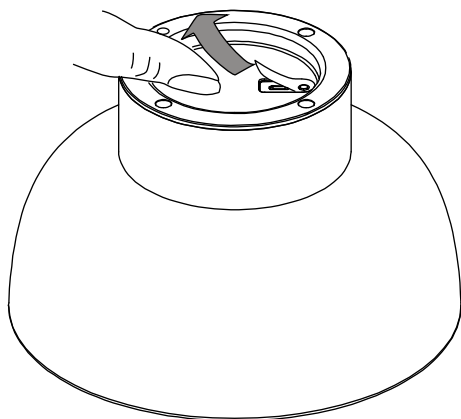

1

2

3

2.3 Cuando la batería esté cargada completamente, el indicador de luz de carga verde (B) se encenderá y se apagará el indicador de luz rojo (A).

2.3 When the battery will be totally charged, the green light of the charging indicator (B) will light up, and the red light (A) will switch off.

- 1st touch - 25% light output
- 2nd touch - 50% light output
- 3rd touch - 100% light output
- 4th touch - Switch off