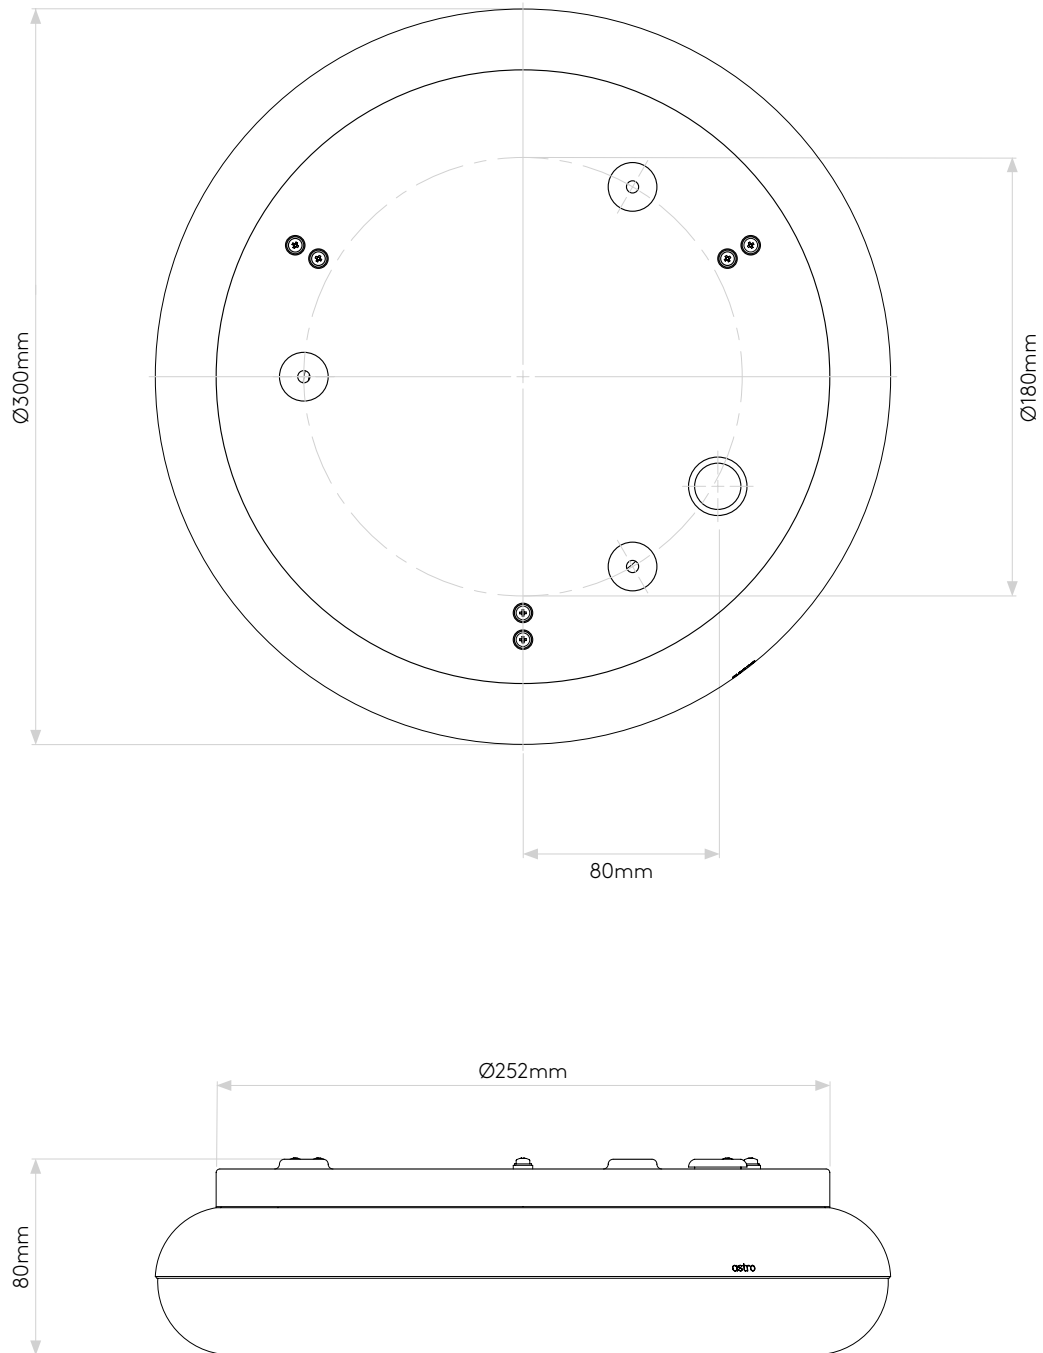

## GENERAL

CLASS:	CE (Class 2)
IP RATING:	IP44
BATHROOM ZONE:	Zone 2, 3
VOLTAGE:	Mains 230V
INSTALLATION ORIENTATION:	Ceiling mount
MAIN MATERIAL:	Metal - mild steel
DIMENSIONS:	H: 80mm Ø: 300mm
CUT OUT HOLE:	Not applicable
RECESS DEPTH:	Not applicable
FIRE RATING:	Not applicable
CABLE LENGTH:	Not applicable
GROSS WEIGHT:	2.47Kg

## LAMP

LIGHT SOURCE:	LED MODULE
MAXIMUM WATTAGE:	15.6W
LAMP INCLUDED:	Yes (Integral)
MAXIMUM LAMP LENGTH:	Not Applicable
LUMINOUS FLUX:	673 lm
COLOUR TEMP:	2700K
CRI:	>80
R9:	10
MACADAM ELLIPSE:	6-step
TILT ADJUSTABLE ANGLE:	Not applicable
ROTATION ADJUSTABLE ANGLE:	Not applicable
AVERAGE LIFESPAN:	20,000hrs
L70:	To be advised
BEAM ANGLE:	Not applicable

# PRODUCT ELEVATIONS

Please note that some dimensions may vary slightly due to manufacturing tolerances, this includes cable entry and fixing holes

Veuillez noter que certaines dimensions peuvent varier légèrement en raison des tolérances de fabrication, y compris l'entrée de câble et les trous de fixation.