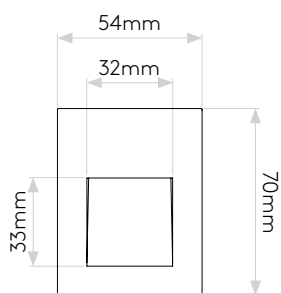

PRODUCT ELEVATIONS

Please note that some dimensions may vary slightly due to manufacturing tolerances, this includes cable entry and fixing holes

Veillez noter que certaines dimensions peuvent varier légèrement en raison des tolérances de fabrication, y compris l'entrée de câble et les trous de fixation.

Bitte beachten Sie, dass die Maße Fertigungstoleranzen unterliegen und daher in geringem Umfang von der angegebenen Größe abweichen können. Dies gilt auch für Kabeleingänge und Befestigungslöcher.

Si prega notare che possono esserci piccole variazioni in alcune dimensioni dovute alle tolleranze di produzione, queste includono l'ingresso del cavo e i fori di fissaggio.