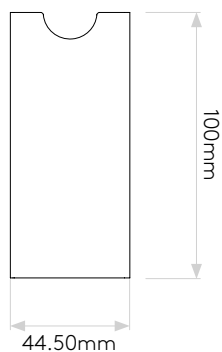

## GENERAL

CLASS:	CE (Class 3)
IP RATING:	IP65
BATHROOM ZONE:	Zone 1, 2, 3
VOLTAGE:	Constant Current 350mA
INSTALLATION ORIENTATION:	Wall mount - vertical
MAIN MATERIAL:	Metal - Mild steel
DIMENSIONS:	H: 70mm W: 54mm D: 103mm
CUT OUT HOLE:	L: 55mm W: 42mm
RECESS DEPTH:	100mm
FIRE RATING:	Not applicable
CABLE LENGTH:	Not applicable
GROSS WEIGHT:	0.30Kg

## LAMP

LIGHT SOURCE:	HIGH POWER LED
MAXIMUM WATTAGE:	1W
LAMP INCLUDED:	Yes (Integral)
MAXIMUM LAMP LENGTH:	Not applicable
LUMINOUS FLUX:	29.62 lm
COLOUR TEMP:	3000K
CRI:	90
R9:	31.9
MACADAM ELLIPSE:	3-Step
TILT ADJUSTABLE ANGLE:	Not applicable
ROTATION ADJUSTABLE ANGLE:	Not applicable
AVERAGE LIFESPAN:	60,000hrs
L70:	>60,000hrs
BEAM ANGLE:	Not applicable

# PRODUCT ELEVATIONS

Please note that some dimensions may vary slightly due to manufacturing tolerances, this includes cable entry and fixing holes

Veillez noter que certaines dimensions peuvent varier légèrement en raison des tolérances de fabrication, y compris l'entrée de câble et les trous de fixation.