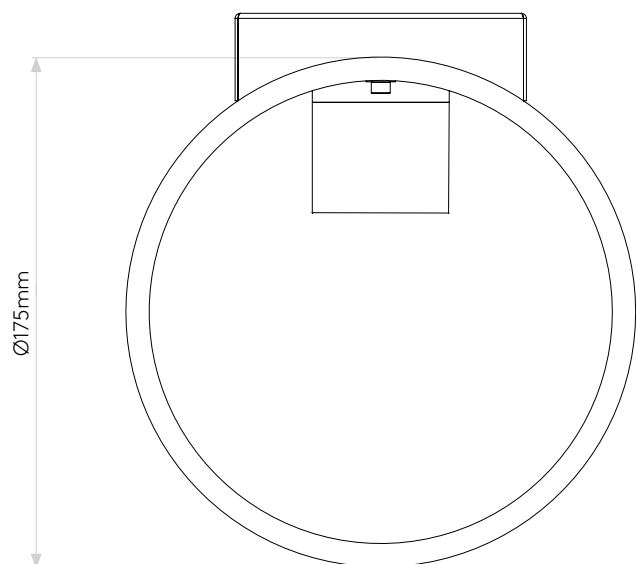

GENERAL

CLASS:	CE (Class 1)
IP RATING:	IP20
BATHROOM ZONE:	Zone 3
VOLTAGE:	Mains 230V
INSTALLATION ORIENTATION:	Wall mount - vertical
MAIN MATERIAL:	Plaster
DIMENSIONS:	H: 162mm W: 175mm D: 190mm
CUT OUT HOLE:	Not applicable
RECESS DEPTH:	Not applicable
FIRE RATING:	Not applicable
CABLE LENGTH:	Not applicable
GROSS WEIGHT:	1.82Kg

LAMP

LIGHT SOURCE:	E27/ES
MAXIMUM WATTAGE:	60W MAX
LAMP INCLUDED:	No
MAXIMUM LAMP LENGTH:	115mm
R9:	Lamp dependent
MACADAM ELLIPSE:	Not applicable
TILT ADJUSTABLE ANGLE:	Not applicable
ROTATION ADJUSTABLE ANGLE:	Not applicable
AVERAGE LIFESPAN:	Lamp dependent
L70:	Not applicable
BEAM ANGLE:	Not applicable

ADDITIONAL INFORMATION

SHADE INCLUDED	Not applicable
SHADE MATERIAL	Not applicable

PRODUCT ELEVATIONS

Please note that some dimensions may vary slightly due to manufacturing tolerances, this includes cable entry and fixing holes

Veuillez noter que certaines dimensions peuvent varier légèrement en raison des tolérances de fabrication, y compris l'entrée de câble et les trous de fixation.

Bitte beachten Sie, dass die Maße Fertigungstoleranzen unterliegen und daher in geringem Umfang von der angegebenen Größe abweichen können. Dies gilt auch für Kabeleingänge und Befestigungslöcher.