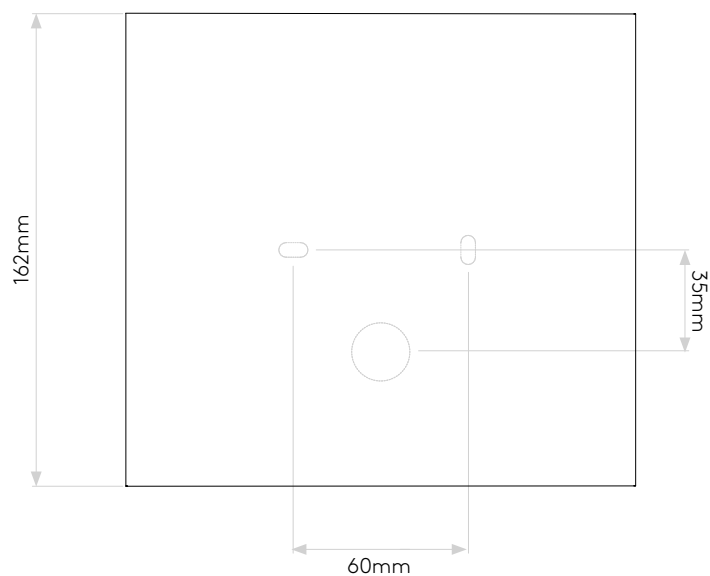

GENERAL

CLASS:	CE (Class 1)
IP RATING:	IP20
BATHROOM ZONE:	Zone 3
VOLTAGE:	Mains 230V
INSTALLATION ORIENTATION:	Wall mount - vertical
MAIN MATERIAL:	Plaster
DIMENSIONS:	H: 162mm W: 175mm D: 190mm
CUT OUT HOLE:	Not applicable
RECESS DEPTH:	Not applicable
FIRE RATING:	Not applicable
CABLE LENGTH:	Not applicable
GROSS WEIGHT:	1.82Kg

LAMP

LIGHT SOURCE:	E27/ES
MAXIMUM WATTAGE:	60W MAX
LAMP INCLUDED:	No
MAXIMUM LAMP LENGTH:	115mm
R9:	Lamp dependent
MACADAM ELLIPSE:	Not applicable
TILT ADJUSTABLE ANGLE:	Not applicable
ROTATION ADJUSTABLE ANGLE:	Not applicable
AVERAGE LIFESPAN:	Lamp dependent
L70:	Not applicable
BEAM ANGLE:	Not applicable

ADDITIONAL INFORMATION

SHADE INCLUDED	Not applicable
SHADE MATERIAL	Not applicable

PRODUCT ELEVATIONS

Please note that some dimensions may vary slightly due to manufacturing tolerances, this includes cable entry and fixing holes