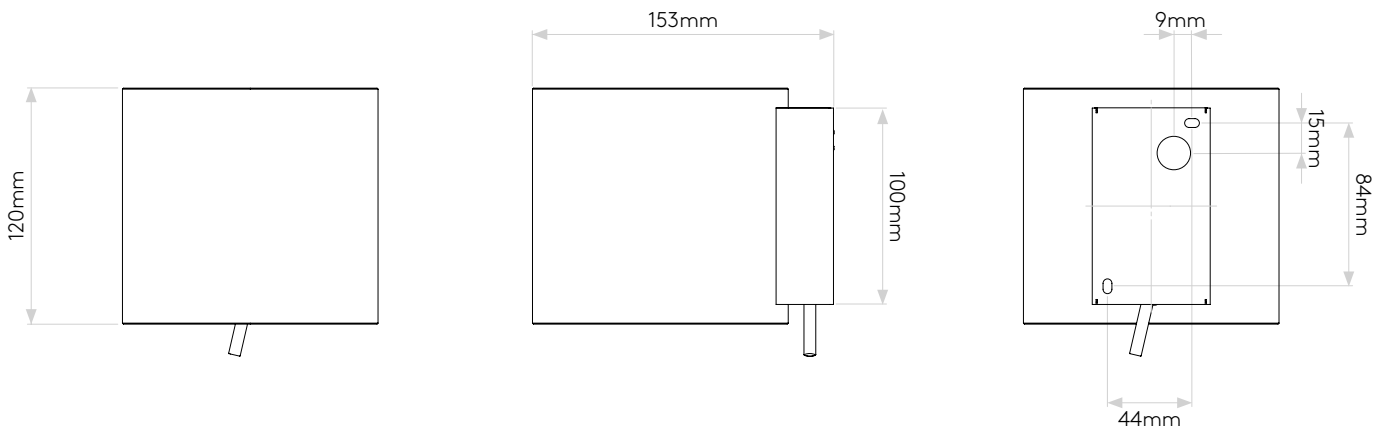

GENERAL

CLASS:	CE (Class 1)
IP RATING:	IP20
BATHROOM ZONE:	Zone 3
VOLTAGE:	Mains 230V
INSTALLATION ORIENTATION:	Wall mount - vertical
MAIN MATERIAL:	Plaster
DIMENSIONS:	H: 120mm W: 130mm D: 153mm
CUT OUT HOLE:	Not applicable
RECESS DEPTH:	Not applicable
FIRE RATING:	Not applicable
CABLE LENGTH:	Not applicable
GROSS WEIGHT:	0.92Kg

LAMP

LIGHT SOURCE:	E14/SES
MAXIMUM WATTAGE:	60W MAX
LAMP INCLUDED:	No
MAXIMUM LAMP LENGTH:	To be advised
R9:	Lamp dependent
MACADAM ELLIPSE:	Not applicable
TILT ADJUSTABLE ANGLE:	Not applicable
ROTATION ADJUSTABLE ANGLE:	Not applicable
AVERAGE LIFESPAN:	Lamp dependent
L70:	Not applicable
BEAM ANGLE:	Not applicable

ADDITIONAL INFORMATION

SHADE INCLUDED	Not applicable
SHADE MATERIAL	Not applicable

PRODUCT ELEVATIONS

Please note that some dimensions may vary slightly due to manufacturing tolerances, this includes cable entry and fixing holes