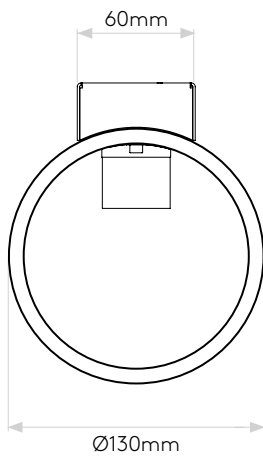

GENERAL

CLASS:	CE (Class 1)
IP RATING:	IP20
BATHROOM ZONE:	Zone 3
VOLTAGE:	Mains 230V
INSTALLATION ORIENTATION:	Wall mount - vertical
MAIN MATERIAL:	Plaster
DIMENSIONS:	H: 120mm W: 130mm D: 153mm
CUT OUT HOLE:	Not applicable
RECESS DEPTH:	Not applicable
FIRE RATING:	Not applicable
CABLE LENGTH:	Not applicable
GROSS WEIGHT:	0.92Kg

LAMP

LIGHT SOURCE:	E14/SES
MAXIMUM WATTAGE:	60W MAX
LAMP INCLUDED:	No
MAXIMUM LAMP LENGTH:	To be advised
R9:	Lamp dependent
MACADAM ELLIPSE:	Not applicable
TILT ADJUSTABLE ANGLE:	Not applicable
ROTATION ADJUSTABLE ANGLE:	Not applicable
AVERAGE LIFESPAN:	Lamp dependent
L70:	Not applicable
BEAM ANGLE:	Not applicable

ADDITIONAL INFORMATION

SHADE INCLUDED	Not applicable
SHADE MATERIAL	Not applicable

PRODUCT ELEVATIONS

Please note that some dimensions may vary slightly due to manufacturing tolerances, this includes cable entry and fixing holes

Veillez noter que certaines dimensions peuvent varier légèrement en raison des tolérances de fabrication, y compris l'entrée de câble et les trous de fixation.

Bitte beachten Sie, dass die Maße Fertigungstoleranzen unterliegen und daher in geringem Umfang von der angegebenen Größe abweichen können. Dies gilt auch für Kabeleingänge und Befestigungslöcher.