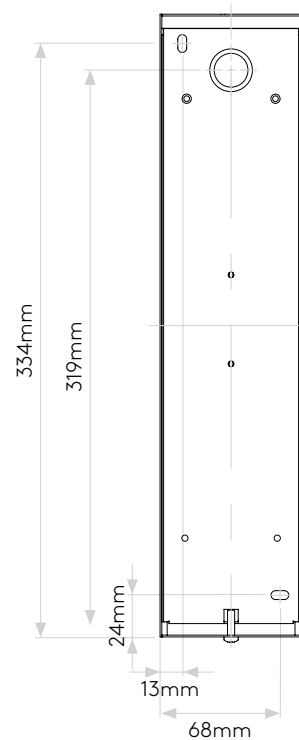

GENERAL

LOCATION:	Exterior
CLASS:	CE (Class I)
IP RATING:	IP44
BATHROOM ZONE:	Zone 2, 3
DRIVER REQUIRED:	No
INSTALLATION ORIENTATION:	Wall Mount - Vertical or Horizontal (Reduced IP Rating)
MAIN MATERIAL:	Metal - Mild Steel
DIMENSIONS (mm):	H: 350 W: 80 D: 80
CUT OUT HOLE (mm):	-
RECESS DEPTH (mm):	-
FIRE RATING:	-
CABLE LENGTH (mm):	-
GROSS WEIGHT (kg):	1.6

LAMP

LIGHT SOURCE:	Mid-Power LED
WATTAGE:	8.1W
LAMP INCLUDED:	Yes (Integral)
MAXIMUM LAMP LENGTH (mm):	-
LUMINOUS FLUX (lm):	448
COLOUR TEMP (K):	3000
CRI (Ra):	80
MACADAM ELLIPSE:	3-Step
TILT ADJUSTABLE ANGLE (°):	-
ROTATION ADJUSTABLE ANGLE (°):	-
LIFETIME (hrs):	54000
BEAM ANGLE (°):	0

CODE: 1178002
FINISH: TEXTURED BLACK

CODE: 1178003
FINISH: POLISHED NICKEL

PRODUCT ELEVATIONS

Please note that some dimensions may vary slightly due to manufacturing tolerances, this includes cable entry and fixing holes

Veuillez noter que certaines dimensions peuvent varier légèrement en raison des tolérances de fabrication, y compris l'entrée de câble et les trous de fixation.

Bitte beachten Sie, dass die Maße Fertigungstoleranzen unterliegen und daher in geringem Umfang von der angegebenen Größe abweichen können. Dies gilt auch für Kabeleingänge und Befestigungslöcher.