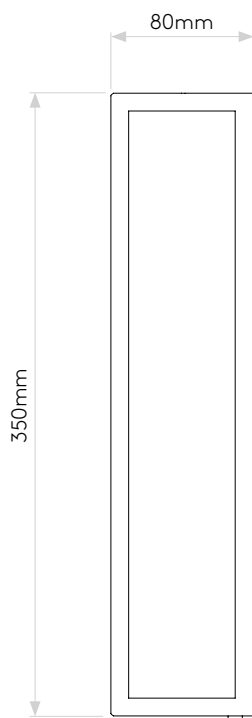

GENERAL

LOCATION:	Exterior
CLASS:	CE (Class I)
IP RATING:	IP44
BATHROOM ZONE:	Zone 2, 3
DRIVER REQUIRED:	No
INSTALLATION ORIENTATION:	Wall Mount - Vertical or Horizontal (Reduced IP Rating)
MAIN MATERIAL:	Metal - Mild Steel
DIMENSIONS (mm):	H: 350 W: 80 D: 80
CUT OUT HOLE (mm):	-
RECESS DEPTH (mm):	-
FIRE RATING:	-
CABLE LENGTH (mm):	-
GROSS WEIGHT (kg):	1.6

LAMP

LIGHT SOURCE:	Mid-Power LED
WATTAGE:	8.1W
LAMP INCLUDED:	Yes (Integral)
MAXIMUM LAMP LENGTH (mm):	-
LUMINOUS FLUX (lm):	448
COLOUR TEMP (K):	3000
CRI (Ra):	80
MACADAM ELLIPSE:	3-Step
TILT ADJUSTABLE ANGLE (°):	-
ROTATION ADJUSTABLE ANGLE (°):	-
LIFETIME (hrs):	54000
BEAM ANGLE (°):	0

CODE: 1178002
FINISH: TEXTURED BLACK

CODE: 1178003
FINISH: POLISHED NICKEL

PRODUCT ELEVATIONS

Please note that some dimensions may vary slightly due to manufacturing tolerances, this includes cable entry and fixing holes

Veuillez noter que certaines dimensions peuvent varier légèrement en raison des tolérances de fabrication, y compris l'entrée de câble et les trous de fixation.

Bitte beachten Sie, dass die Maße Fertigungstoleranzen unterliegen und daher in geringem Umfang von der angegebenen Größe abweichen können. Dies gilt auch für Kabeleingänge und Befestigungslöcher.