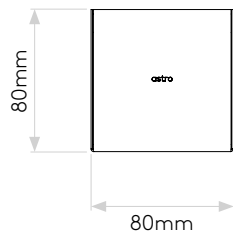

PRODUCT ELEVATIONS

Please note that some dimensions may vary slightly due to manufacturing tolerances, this includes cable entry and fixing holes

Veuillez noter que certaines dimensions peuvent varier légèrement en raison des tolérances de fabrication, y compris l'entrée de câble et les trous de fixation.

Bitte beachten Sie, dass die Maße Fertigungstoleranzen unterliegen und daher in geringem Umfang von der angegebenen Größe abweichen können. Dies gilt auch für Kabeleingänge und Befestigungslöcher.

Si prega notare che possono esserci piccole variazioni in alcune dimensioni dovute alle tolleranze di produzione, queste includono l'ingresso del cavo e i fori di fissaggio.