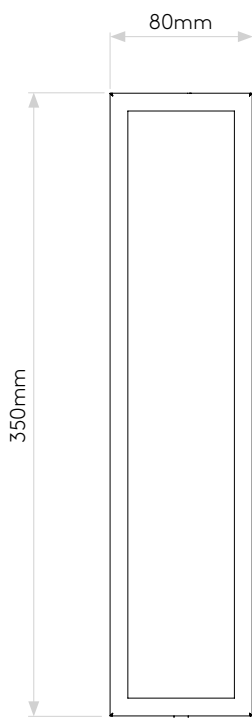

GENERAL

LOCATION:	Exterior
CLASS:	CE (Class I)
IP RATING:	IP44
BATHROOM ZONE:	Zone 2, 3
DRIVER REQUIRED:	No
INSTALLATION ORIENTATION:	Wall Mount - Vertical or Horizontal (Reduced IP Rating)
MAIN MATERIAL:	Metal - Mild Steel
DIMENSIONS (mm):	H: 350 W: 80 D: 80
CUT OUT HOLE (mm):	-
RECESS DEPTH (mm):	-
FIRE RATING:	-
CABLE LENGTH (mm):	-
GROSS WEIGHT (kg):	1.6

LAMP

LIGHT SOURCE:	Mid-Power LED
WATTAGE:	8.1W
LAMP INCLUDED:	Yes (Integral)
MAXIMUM LAMP LENGTH (mm):	-
LUMINOUS FLUX (lm):	448
COLOUR TEMP (K):	3000
CRI (Ra):	80
MACADAM ELLIPSE:	3-Step
TILT ADJUSTABLE ANGLE (°):	-
ROTATION ADJUSTABLE ANGLE (°):	-
LIFETIME (hrs):	54000
BEAM ANGLE (°):	0

CODE: 1178002
FINISH: TEXTURED BLACK

CODE: 1178003
FINISH: POLISHED NICKEL

PRODUCT ELEVATIONS

Please note that some dimensions may vary slightly due to manufacturing tolerances, this includes cable entry and fixing holes

Veuillez noter que certaines dimensions peuvent varier légèrement en raison des tolérances de fabrication, y compris l'entrée de câble et les trous de fixation.

Bitte beachten Sie, dass die Maße Fertigungstoleranzen unterliegen und daher in geringem Umfang von der angegebenen Größe abweichen können. Dies gilt auch für Kabeleingänge und Befestigungslöcher.