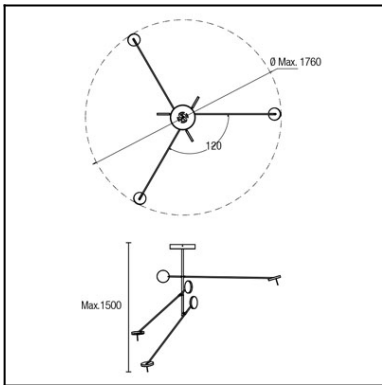

Design by Francesc Vilaró

The photograph may not match the reference exactly. Please read the product description to identify the finish.

[Download photometric file .ldt / .ies](#)

[Click on image to download energy label](#)

TECHNICAL CHARACTERISTICS

Type:	Pendant
IP Protection degrees:	IP20
Light source 1:	144 x LED 27W Warm White - 3000K 2295 lm ^(N) CRI 80
Voltage / Frequency:	100-240V/50-60Hz
Warranty (Years):	2
Option to extend the guarantee (Years):	5
Units per box:	4
EAN:	8435381430221