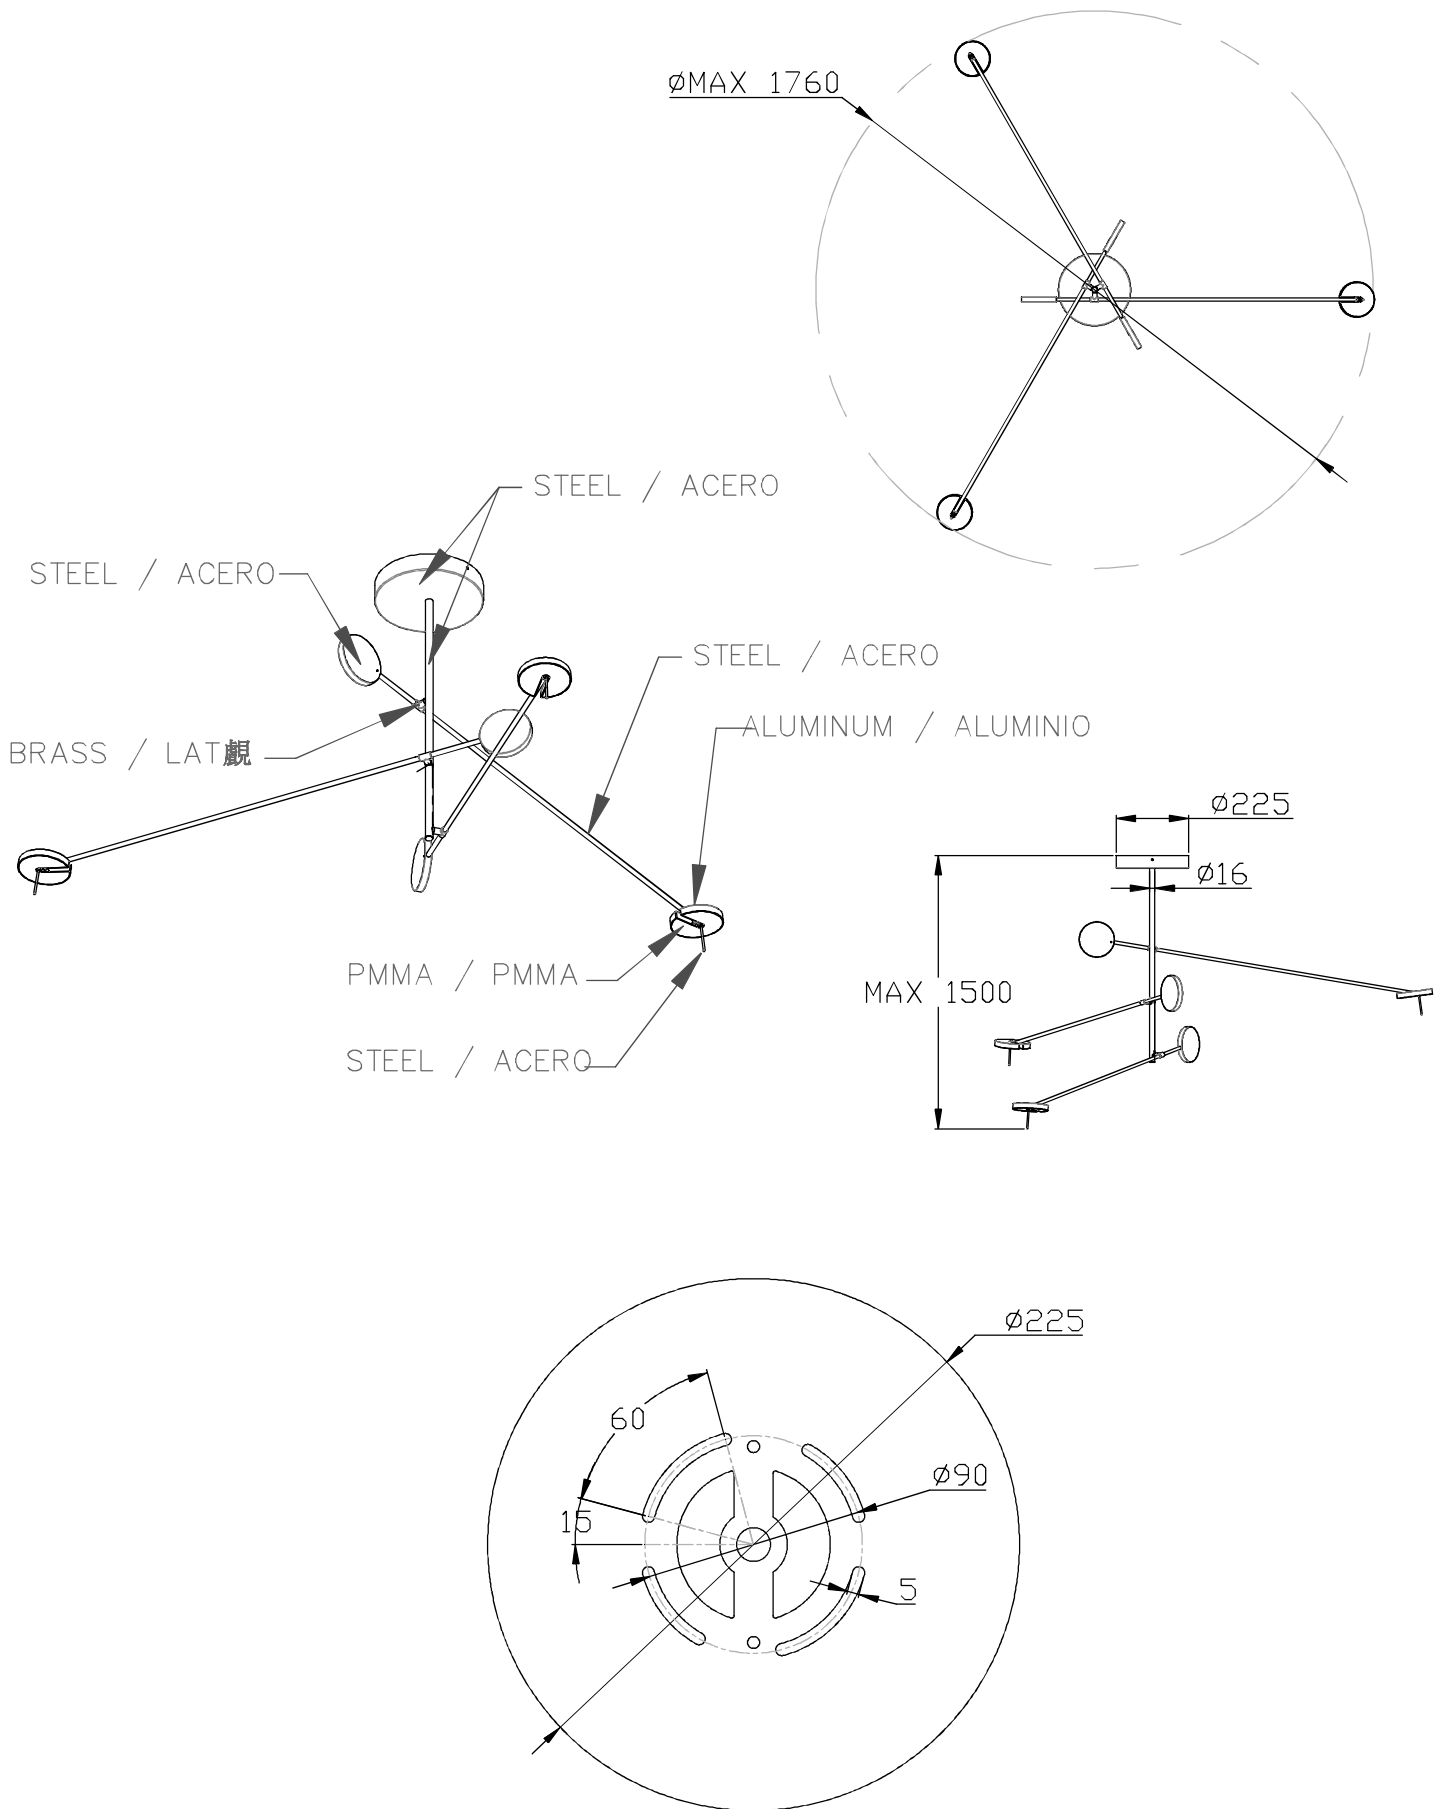

Design by Francesc Vilaró

The photograph may not match the reference exactly. Please read the product description to identify the finish.

[Download photometric file .ldt / .ies](#)

[Click on image to download energy label](#)

TECHNICAL CHARACTERISTICS

Type:	Pendant
IP Protection degrees:	IP20
Light source 1:	144 x LED 27W Warm White - 3000K 2295 lm ^(N) CRI 80
Voltage / Frequency:	100-240V/50-60Hz
Warranty (Years):	2
Option to extend the guarantee (Years):	5
Units per box:	4
EAN:	8435381430221

MATERIALS / FINISHES

Structure material:	Steel Aluminium	Diffuser material:	Methacrylate
Structure finish:	Matt black	Diffuser finish:	Tinted

GEAR

Multi-voltage electronic gear included (100-240V / 50-60Hz)

1

2

3

4