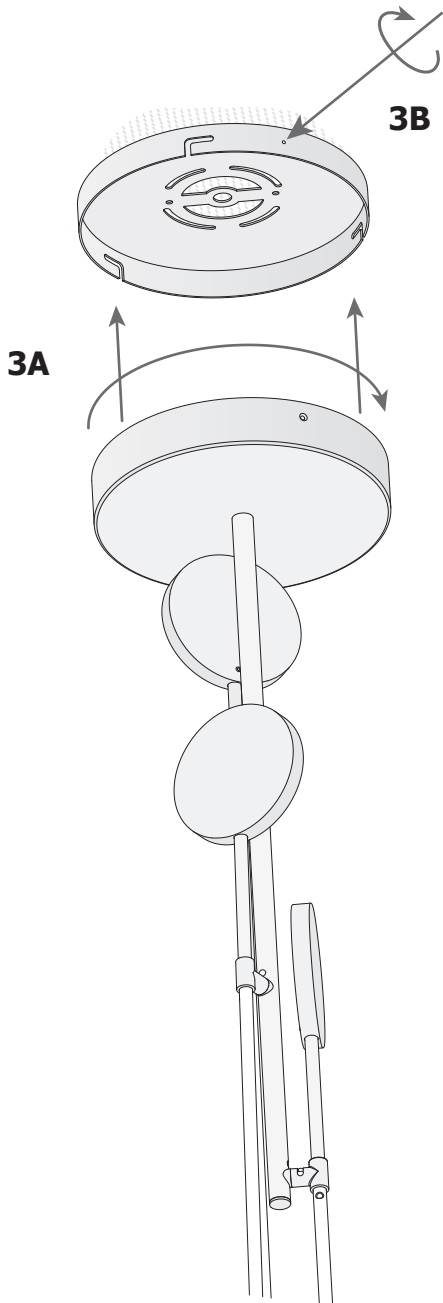

Design by Francesc Vilaró

The photograph may not match the reference exactly. Please read the product description to identify the finish.

[Download photometric file .ldt / .ies](#)

[Click on image to download energy label](#)

TECHNICAL CHARACTERISTICS

Type:	Pendant
IP Protection degrees:	IP20
Light source 1:	144 x LED 27W Warm White - 3000K 2295 lm ^(N) CRI 80
Voltage / Frequency:	100-240V/50-60Hz
Warranty (Years):	2
Option to extend the guarantee (Years):	5
Units per box:	4
EAN:	8435381430221

MATERIALS / FINISHES

Structure material:	Steel Aluminium	Diffuser material:	Methacrylate
Structure finish:	Matt black	Diffuser finish:	Tinted

GEAR

Multi-voltage electronic gear included (100-240V / 50-60Hz)

1

2

3

4