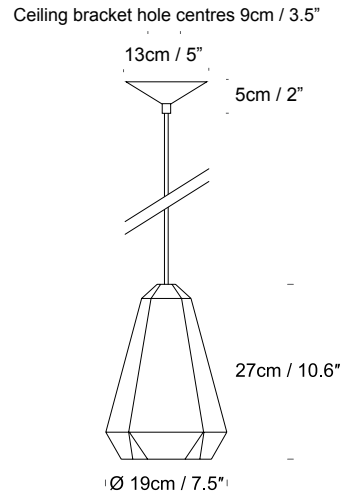

Portland *by James Bartlett*

Product Category
Material

Pendant
Natural Concrete and Coloured Interior

01-White/ 08-Red/ 28-Aqua

Portland 19
UK/EU LP039120XX
USA LP039320XX

Portland 37
UK/EU LP019130XX
USA LP019330XX

SPECIFICATION	Lightsource	Cable Length	Ceiling Rose
Portland 19 UK/EU LP039120XX USA LP039320XX	GU10, UK/EU, Max 25W USA, Max 5W Recommended bulb: Any GU10 LED bulb is suitable for this fitting	4m / 157.5" White Cable	White
Portland 37 UK/EU LP019130XX USA LP019330XX	UK/EU E27, Max 100W USA E26, Max 15W Recommended bulb: LED Globe Bulbs 400 - 1000 Lumen output and from 2700K (for warmer with more colour) up to 6000K (daylight).	4m / 157.5" White Cable	White