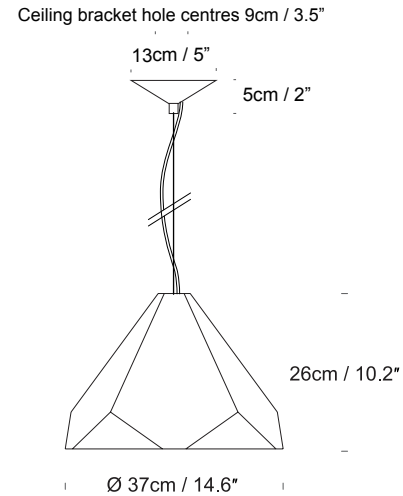

Portland *by James Bartlett*

Product Category
Material

Pendant
Natural Concrete and Coloured Interior

01-White/ 08-Red/ 28-Aqua

Portland 19
UK/EU LP039120XX
USA LP039320XX

Portland 37
UK/EU LP019130XX
USA LP019330XX

SPECIFICATION	Lightsource	Cable Length	Ceiling Rose
Portland 19 UK/EU LP039120XX USA LP039320XX	GU10, UK/EU, Max 25W USA, Max 5W Recommended bulb: Any GU10 LED bulb is suitable for this fitting	4m / 157.5" White Cable	White
Portland 37 UK/EU LP019130XX USA LP019330XX	UK/EU E27, Max 100W USA E26, Max 15W Recommended bulb: LED Globe Bulbs 400 - 1000 Lumen output and from 2700K (for warmer with more colour) up to 6000K (daylight).	4m / 157.5" White Cable	White