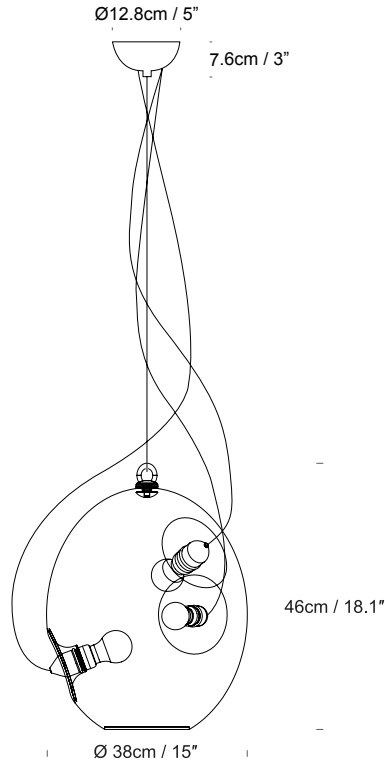

# Membrane *by Jette Scheib*

Product Category  
Material

Pendant  
Glass

**Membrane**  
UK/EU PM09913005  
USA PM09933005

Ceiling bracket hole centres 9cm / 3.5"

## SPECIFICATION

### Cable

4m / 157.5"  
Black Cable

Gunmetal

Heavy product, handle with caution