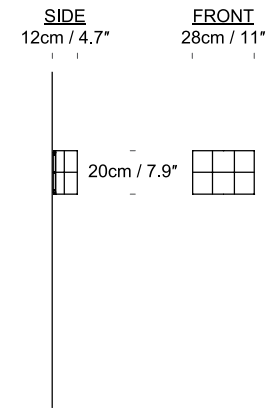

Lighthouse 60*30
 SL03914500

Lighthouse 60*40
 With Diffuser SL039140
 No Diffuser SL029140

Lighthouse WALL
 UK/EU WL028100
 USA WL028300

SPECIFICATION

Lightsource

Lighthouse 60*30
 SL03914500

UK/EU, Max 100W USA, Max 15W
 Recommended bulb: LED Globe Bulbs 400 - 1000 Lumen output and from 2700K (for warmer with more colour) up to 6000K (daylight)