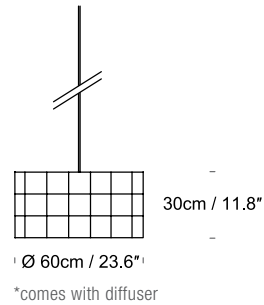

Lighthouse 30*20
SL02911000

Lighthouse 30*30
SL02912000

Lighthouse 46*30
SL02913000

SPECIFICATION	Lightsource
Lighthouse 30*20 SL02911000	UK/EU, Max 100W USA, Max 15W Recommended bulb: LED Globe Bulbs 400 - 1000 Lumen output and from 2700K (for warmer with more colour) up to 6000K (daylight)
Lighthouse 30*30 SL02912000	UK/EU, Max 100W USA, Max 15W Recommended bulb: LED Globe Bulbs 400 - 1000 Lumen output and from 2700K (for warmer with more colour) up to 6000K (daylight)
Lighthouse 46*30 SL02913000	UK/EU, Max 100W USA, Max 15W Recommended bulb: LED Globe Bulbs 400 - 1000 Lumen output and from 2700K (for warmer with more colour) up to 6000K (daylight)

Lighthouse 60*30
 SL03914500

Lighthouse 60*40
 With Diffuser SL039140
 No Diffuser SL029140

Lighthouse WALL
 UK/EU WL028100
 USA WL028300

SPECIFICATION

Lightsource

Lighthouse 60*30
 SL03914500

UK/EU, Max 100W USA, Max 15W
 Recommended bulb: LED Globe Bulbs 400 - 1000 Lumen output and from 2700K (for warmer with more colour) up to 6000K (daylight)