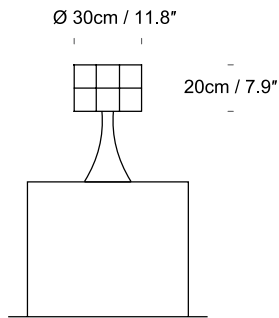

Lighthouse 30*20
SL02911000

Lighthouse 30*30
SL02912000

Lighthouse 46*30
SL02913000

SPECIFICATION	Lightsource
Lighthouse 30*20 SL02911000	UK/EU, Max 100W USA, Max 15W Recommended bulb: LED Globe Bulbs 400 - 1000 Lumen output and from 2700K (for warmer with more colour) up to 6000K (daylight)
Lighthouse 30*30 SL02912000	UK/EU, Max 100W USA, Max 15W Recommended bulb: LED Globe Bulbs 400 - 1000 Lumen output and from 2700K (for warmer with more colour) up to 6000K (daylight)
Lighthouse 46*30 SL02913000	UK/EU, Max 100W USA, Max 15W Recommended bulb: LED Globe Bulbs 400 - 1000 Lumen output and from 2700K (for warmer with more colour) up to 6000K (daylight)

Lighthouse 60*30
 SL03914500

Lighthouse 60*40
 With Diffuser SL039140
 No Diffuser SL029140

Lighthouse WALL
 UK/EU WL028100
 USA WL028300

SPECIFICATION

Lightsource

Lighthouse 60*30
 SL03914500

UK/EU, Max 100W USA, Max 15W
 Recommended bulb: LED Globe Bulbs 400 - 1000 Lumen output and from 2700K (for warmer with more colour) up to 6000K (daylight)