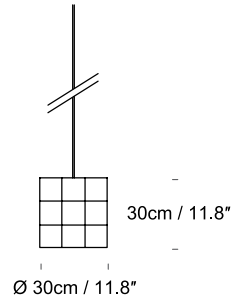

Lighthouse 30*20
SL02911000

Lighthouse 30*30
SL02912000

Lighthouse 46*30
SL02913000

SPECIFICATION	Lightsource
Lighthouse 30*20 SL02911000	UK/EU, Max 100W USA, Max 15W Recommended bulb: LED Globe Bulbs 400 - 1000 Lumen output and from 2700K (for warmer with more colour) up to 6000K (daylight)
Lighthouse 30*30 SL02912000	UK/EU, Max 100W USA, Max 15W Recommended bulb: LED Globe Bulbs 400 - 1000 Lumen output and from 2700K (for warmer with more colour) up to 6000K (daylight)
Lighthouse 46*30 SL02913000	UK/EU, Max 100W USA, Max 15W Recommended bulb: LED Globe Bulbs 400 - 1000 Lumen output and from 2700K (for warmer with more colour) up to 6000K (daylight)

Lighthouse 60*30
 SL03914500

Lighthouse 60*40
 With Diffuser SL039140
 No Diffuser SL029140

Lighthouse WALL
 UK/EU WL028100
 USA WL028300

SPECIFICATION

Lightsource

Lighthouse 60*30
 SL03914500

UK/EU, Max 100W USA, Max 15W
 Recommended bulb: LED Globe Bulbs 400 - 1000 Lumen output and from 2700K (for warmer with more colour) up to 6000K (daylight)