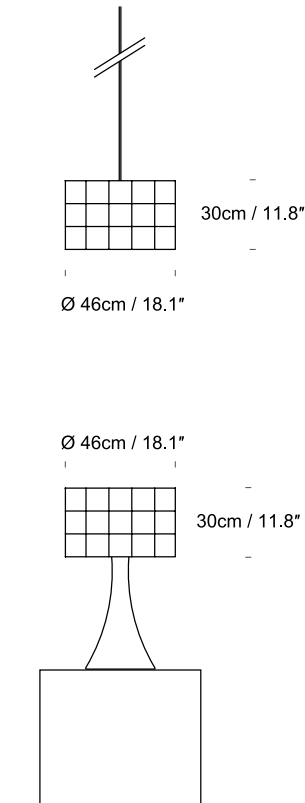

Lighthouse 30*20
SL02911000

Lighthouse 30*30
SL02912000

Lighthouse 46*30
SL02913000

SPECIFICATION	Lightsource
Lighthouse 30*20 SL02911000	UK/EU, Max 100W USA, Max 15W Recommended bulb: LED Globe Bulbs 400 - 1000 Lumen output and from 2700K (for warmer with more colour) up to 6000K (daylight)
Lighthouse 30*30 SL02912000	UK/EU, Max 100W USA, Max 15W Recommended bulb: LED Globe Bulbs 400 - 1000 Lumen output and from 2700K (for warmer with more colour) up to 6000K (daylight)
Lighthouse 46*30 SL02913000	UK/EU, Max 100W USA, Max 15W Recommended bulb: LED Globe Bulbs 400 - 1000 Lumen output and from 2700K (for warmer with more colour) up to 6000K (daylight)

Lighthouse 60*30
 SL03914500

Lighthouse 60*40
 With Diffuser SL039140
 No Diffuser SL029140

Lighthouse WALL
 UK/EU WL028100
 USA WL028300

SPECIFICATION

Lightsource

Lighthouse 60*30
 SL03914500

UK/EU, Max 100W USA, Max 15W
 Recommended bulb: LED Globe Bulbs 400 - 1000 Lumen output and from 2700K (for warmer with more colour) up to 6000K (daylight)