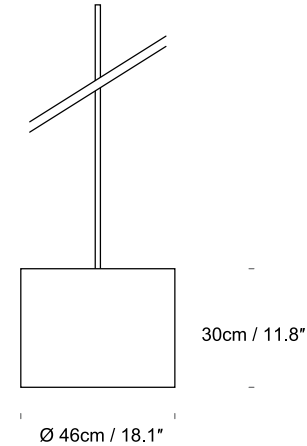

Natural- 06

Cork 20*40
SC059120XX

Cork 46*30
SC059130XX

SPECIFICATION

Lightsource

Cork 20*40
SC059120XX

UK/EU, Max 40W USA, Max 8W
Recommended bulb: LED Globe Bulbs 400 - 1000 Lumen output and from 2700K (for warmer with more colour) up to 6000K (daylight)

Cork 46*30
SC059130XX

UK/EU, Max 100W USA, Max 15W
Recommended bulb: LED Globe Bulbs 400 - 1000 Lumen output and from 2700K (for warmer with more colour) up to 6000K (daylight)