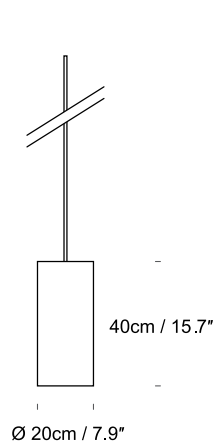

Natural- 06

Cork 20*40
SC059120XX

Cork 46*30
SC059130XX

SPECIFICATION

Lightsource

Cork 20*40
SC059120XX

UK/EU, Max 40W USA, Max 8W
Recommended bulb: LED Globe Bulbs 400 - 1000 Lumen output and from 2700K (for warmer with more colour) up to 6000K (daylight)

Cork 46*30
SC059130XX

UK/EU, Max 100W USA, Max 15W
Recommended bulb: LED Globe Bulbs 400 - 1000 Lumen output and from 2700K (for warmer with more colour) up to 6000K (daylight)