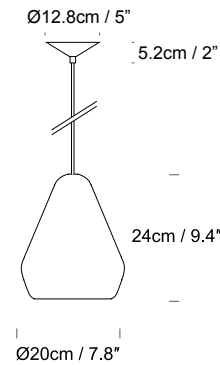

Product Category
Material

Pendant
Glass

00- Clear/ 05- Smoke

Clear- 00

Smoke- 05

Core 15
UK/EU PC089105XX
USA PC089305XX

Ceiling bracket hole centres 9cm / 3.5"

Core 20
UK/EU PC089110XX
USA PC089310XX

Ceiling bracket hole centres 9cm / 3.5"

SPECIFICATION	Lightsource	Cable	Ceiling Rose
<p>Core 15 UK/EU PC089105XX USA PC089305XX</p>	<p>UK/EU E27, Max 60W USA E26, Max 10W Recommended Bulb: Filament or pearl LED Globe Bulbs with 300 - 500 Lumen output each and 2700K (for warmer with more colour). We recommend dimmable bulbs.</p>	<p>4m / 157.5" Core in clear glass is supplied with white braided cable while Core in smoked glass is supplied with black braided cable.</p>	<p>Core in clear glass is supplied with white ceiling rose Core in smoked glass is supplied with black ceiling rose</p>
<p>Core 20 UK/EU PC089110XX USA PC089310XX</p>	<p>UK/EU E27, Max 60W USA E26, Max 10W Recommended Bulb: Filament or pearl LED Globe Bulbs with 300 - 500 Lumen output each and 2700K (for warmer with more colour). We recommend dimmable bulbs.</p>	<p>4m / 157.5" Core in clear glass is supplied with white braided cable while Core in smoked glass is supplied with black braided cable.</p>	<p>Core in clear glass is supplied with white ceiling rose Core in smoked glass is supplied with black ceiling rose</p>