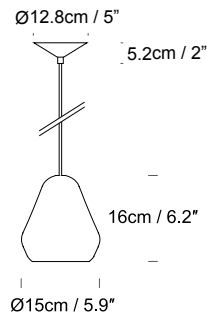

Product Category
Material

Pendant
Glass

00- Clear/ 05- Smoke

Clear- 00

Smoke- 05

Core 15
UK/EU PC089105XX
USA PC089305XX

Ceiling bracket hole centres 9cm / 3.5"

Core 20
UK/EU PC089110XX
USA PC089310XX

Ceiling bracket hole centres 9cm / 3.5"

SPECIFICATION	Lightsource	Cable	Ceiling Rose
<p>Core 15 UK/EU PC089105XX USA PC089305XX</p>	<p>UK/EU E27, Max 60W USA E26, Max 10W Recommended Bulb: Filament or pearl LED Globe Bulbs with 300 - 500 Lumen output each and 2700K (for warmer with more colour). We recommend dimmable bulbs.</p>	<p>4m / 157.5" Core in clear glass is supplied with white braided cable while Core in smoked glass is supplied with black braided cable.</p>	<p>Core in clear glass is supplied with white ceiling rose Core in smoked glass is supplied with black ceiling rose</p>
<p>Core 20 UK/EU PC089110XX USA PC089310XX</p>	<p>UK/EU E27, Max 60W USA E26, Max 10W Recommended Bulb: Filament or pearl LED Globe Bulbs with 300 - 500 Lumen output each and 2700K (for warmer with more colour). We recommend dimmable bulbs.</p>	<p>4m / 157.5" Core in clear glass is supplied with white braided cable while Core in smoked glass is supplied with black braided cable.</p>	<p>Core in clear glass is supplied with white ceiling rose Core in smoked glass is supplied with black ceiling rose</p>