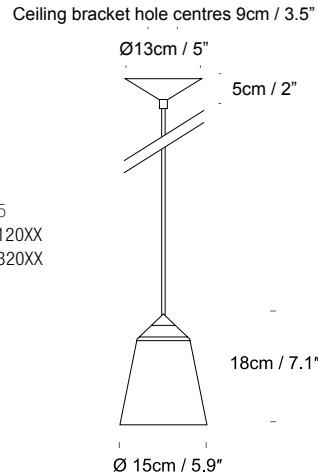

# Circus *by Corinna Warm*

innermost®

**Product Category** Pendant  
**Material** Aluminium

01 - White with Antique Gold Interior/ 02 - Black with Antique Gold Interior/ 04 - Grey with Matt White Interior

**Circus** 15  
UK/EU PC049120XX  
USA PC049320XX

Ceiling bracket hole centres 9cm / 3.5"

**Circus** 36  
UK/EU PC049140XX  
USA PC049340XX

Ceiling bracket hole centres 9cm / 3.5"

**Circus** 56  
UK/EU PC049160XX  
USA PC049360XX