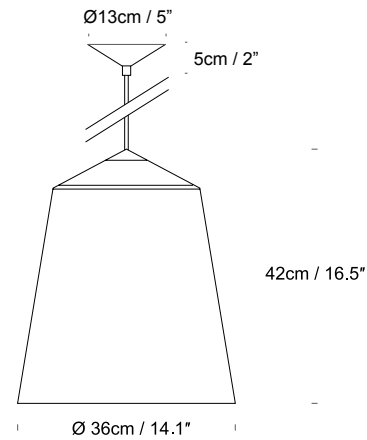

# Circus *by Corinna Warm*

innermost®

**Product Category** Pendant  
**Material** Aluminium

01 - White with Antique Gold Interior/ 02 - Black with Antique Gold Interior/ 04 - Grey with Matt White Interior

**Circus** 15  
UK/EU PC049120XX  
USA PC049320XX

Ceiling bracket hole centres 9cm / 3.5"

**Circus** 36  
UK/EU PC049140XX  
USA PC049340XX

Ceiling bracket hole centres 9cm / 3.5"

**Circus** 56  
UK/EU PC049160XX  
USA PC049360XX