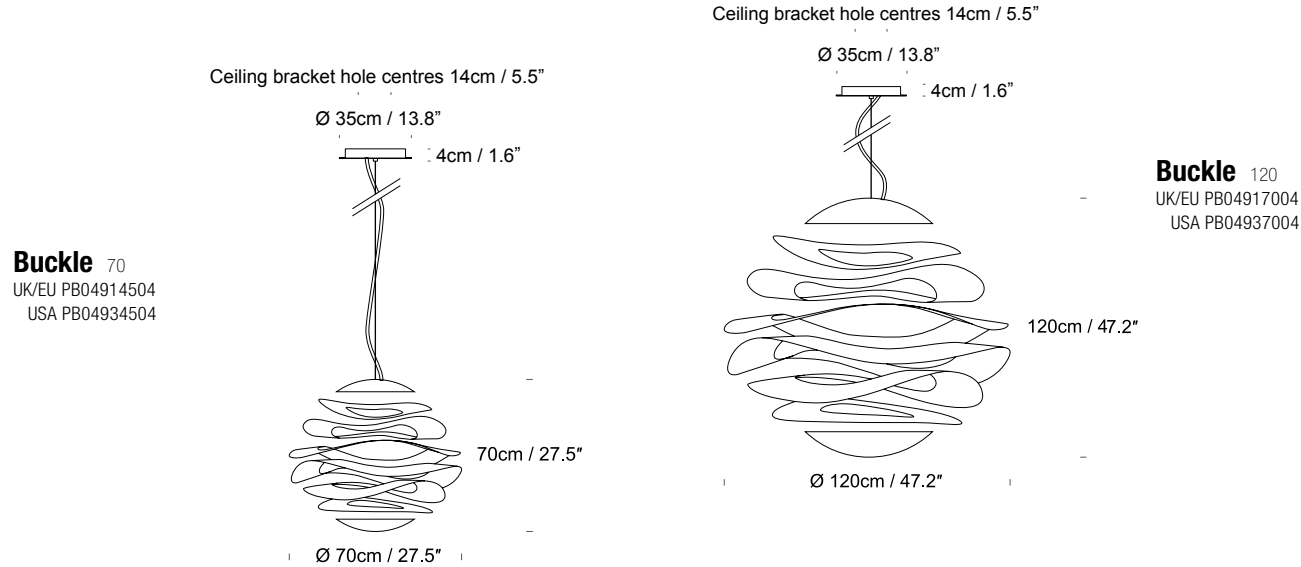

BUCKLE *by Tina Leung*

innermost®

Product Category
Material

Pendant
Mirror polished stainless steel & white powder coat

*supplied with lightsource

SPECIFICATION	Lightsource	Cable	Ceiling Rose	Other Details
Buckle 70 UK/EU PB04914504 USA PB04934504	Integrated LED Source, Optiled AR111 Lumileds chip, chip life 35,000 hours 15.5W, 800lm, 2800K, CRI (Ra) 80 Beam Angle 20° EU Dimmable via TRIAC dimmer UL Dimmable via PWM, 0-10v, Resistance dimmer	7m / 275.6" White Cable	Powder coated white	Heavy product, handle with caution
Buckle 120 UK/EU PB04917004 USA PB04937004	Integrated LED Source, Optiled AR111 Lumileds chip, chip life 35,000 hours 15.5W, 800lm, 2800K, CRI (Ra) 80 Beam Angle 20° EU Dimmable via TRIAC dimmer UL Dimmable via PWM, 0-10v, Resistance dimmer	7m / 275.6" White Cable	Powder coated white	Heavy product, handle with caution