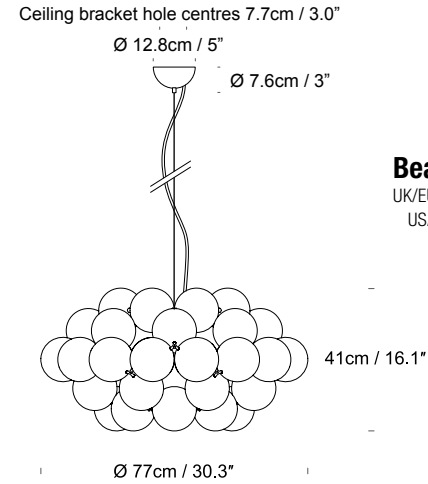

BEADS *by Winnie Lui*

Product Category Pendant
Material Stainless Steel & Polycarbonate

01- White/ 03- Chrome/ 07- Copper/ 31- Gunmetal

SPECIFICATION	Lightsource	Cable	Ceiling Rose	Other Details
Beads PENTA UK/EU PB039140XX USA PB039340XX	UK/EU E27, Max 100W USA E26, Max 15W Recommended bulb: Beads works with a variety of different LED bulbs***	4m / 157.5" Clear Cable	Colour matches pendant colour	Heavy product, handle with caution
Beads OCTO UK/EU PB039150XX USA PB039350XX	UK/EU E27, Max 100W USA E26, Max 15W Recommended bulb: Beads works with a variety of different LED bulbs***	4m / 157.5" Clear Cable	Colour matches pendant colour	Heavy product, handle with caution

 E27 LED Globe Bulbs
 500 - 800 Lumen output and from 2700K - 3000K colour temperature. These styles are particularly effective in the white colour and in the metallic options for a softer less reflective look.