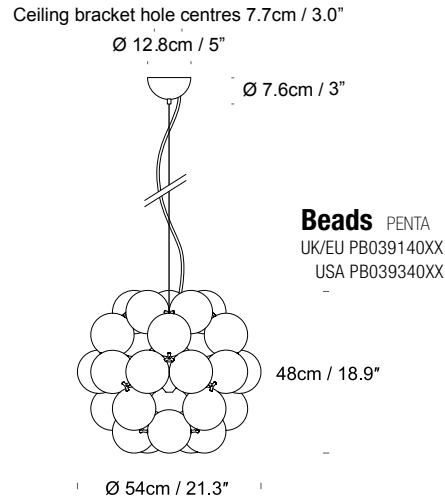

BEADS *by Winnie Lui*

Product Category Pendant
Material Stainless Steel & Polycarbonate

01- White/ 03- Chrome/ 07- Copper/ 31- Gunmetal

SPECIFICATION	Lightsource	Cable	Ceiling Rose	Other Details
Beads PENTA UK/EU PB039140XX USA PB039340XX	UK/EU E27, Max 100W USA E26, Max 15W Recommended bulb: Beads works with a variety of different LED bulbs***	4m / 157.5" Clear Cable	Colour matches pendant colour	Heavy product, handle with caution
Beads OCTO UK/EU PB039150XX USA PB039350XX	UK/EU E27, Max 100W USA E26, Max 15W Recommended bulb: Beads works with a variety of different LED bulbs***	4m / 157.5" Clear Cable	Colour matches pendant colour	Heavy product, handle with caution

 E27 LED Globe Bulbs
 500 - 800 Lumen output and from 2700K - 3000K colour temperature. These styles are particularly effective in the white colour and in the metallic options for a softer less reflective look.