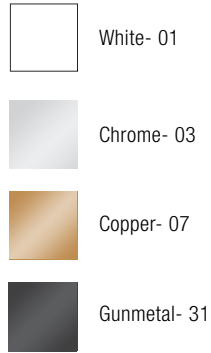

BEADS *by Winnie Lui*

Product Category Pendant
Material Stainless Steel & Polycarbonate

01- White/ 03- Chrome/ 07- Copper/ 31- Gunmetal

SPECIFICATION	Lightsource	Cable	Ceiling Rose	Other Details
Beads PENTA UK/EU PB039140XX USA PB039340XX	UK/EU E27, Max 100W USA E26, Max 15W Recommended bulb: Beads works with a variety of different LED bulbs***	4m / 157.5" Clear Cable	Colour matches pendant colour	Heavy product, handle with caution
Beads OCTO UK/EU PB039150XX USA PB039350XX	UK/EU E27, Max 100W USA E26, Max 15W Recommended bulb: Beads works with a variety of different LED bulbs***	4m / 157.5" Clear Cable	Colour matches pendant colour	Heavy product, handle with caution

 E27 LED Globe Bulbs
 500 - 800 Lumen output and from 2700K - 3000K colour temperature. These styles are particularly effective in the white colour and in the metallic options for a softer less reflective look.