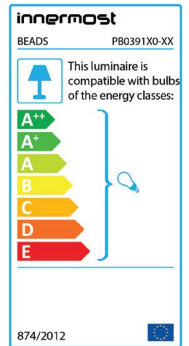

BEADS *by Winnie Lui*

Product Category Pendant
Material Stainless Steel & Polycarbonate

01- White/ 03- Chrome/ 07- Copper/ 31- Gunmetal

SPECIFICATION	Lightsource	Cable	Ceiling Rose	Other Details
Beads PENTA UK/EU PB039140XX USA PB039340XX	UK/EU E27, Max 100W USA E26, Max 15W Recommended bulb: Beads works with a variety of different LED bulbs***	4m / 157.5" Clear Cable	Colour matches pendant colour	Heavy product, handle with caution
Beads OCTO UK/EU PB039150XX USA PB039350XX	UK/EU E27, Max 100W USA E26, Max 15W Recommended bulb: Beads works with a variety of different LED bulbs***	4m / 157.5" Clear Cable	Colour matches pendant colour	Heavy product, handle with caution

 E27 LED Globe Bulbs
 500 - 800 Lumen output and from 2700K - 3000K colour temperature. These styles are particularly effective in the white colour and in the metallic options for a softer less reflective look.

E27 LED Filament style bulbs
 will bring out the reflective qualities of the metallic finishes brilliantly. Best performance would be from 600-900 Lumen Output with temperature 2200K - 2700K.