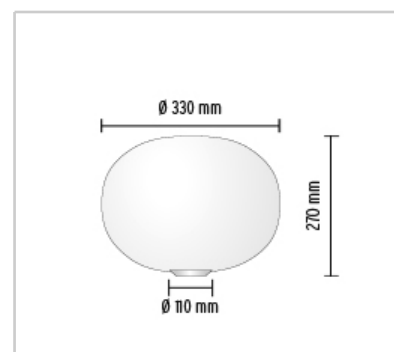

GLO-BALL BASIC ZERO

Mounting	: Table
Lamps description	: 1 x MAX 60W E14 HSGS
Environment	: Indoor
Finish	: White
Technical description	: Table/desk lamp providing diffused light. Diffuser consisting of an externally acidetched, hand blown, flashed opaline glass and a die-cast aluminum threaded ring nut with alodine plating finish. 30% fiberglass reinforced injection-molded polyamide base. Gray painted, die-cast aluminum diffuser support. On the cable there is the electronic dimmer which allows the regulation of light brightness.

Glo-Ball Basic Zero
design by Jasper Morrison

Table/desk lamp providing diffused light

Reference Code

○ **F3330009** **White**

Certifications

GLO-BALL BASIC 1

Mounting	: Table
Lamps description	: 1 x MAX 150W E27 HSGS
Environment	: Indoor
Finish	: White
Technical description	: Table/desk lamp providing diffused light. Diffuser consisting of an externally acidetched, hand blown, flashed opaline glass and a die-cast aluminum threaded ring nut with alodine plating finish. 30% fiberglass reinforced injection-molded polyamide base. Gray painted, die-cast aluminum diffuser support. On the cable there is the electronic dimmer which allows the regulation of light brightness.

Glo-Ball Basic 1
design by Jasper Morrison

Table/desk lamp providing diffused light

Reference Code

○ **F3021000** **White**

Certifications

GLO-BALL BASIC 2

Mounting	: Table
Lamps description	: 1 x MAX 230W E27 HSGS
Environment	: Indoor
Finish	: White
Technical description	: Table/desk lamp providing diffused light. Diffuser consisting of an externally acidetched, hand blown, flashed opaline glass and a die-cast aluminum threaded ring nut with alodine plating finish. 30% fiberglass reinforced injection-molded polyamide base. Gray painted, die-cast aluminum diffuser support. On the cable there is the electronic dimmer which allows the regulation of light brightness.