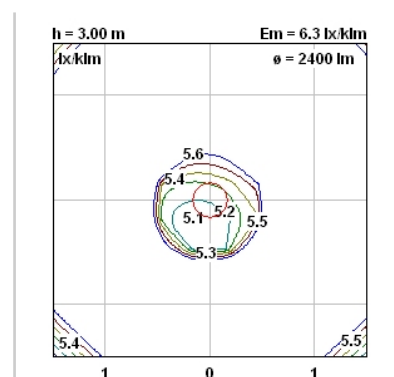

Certifications