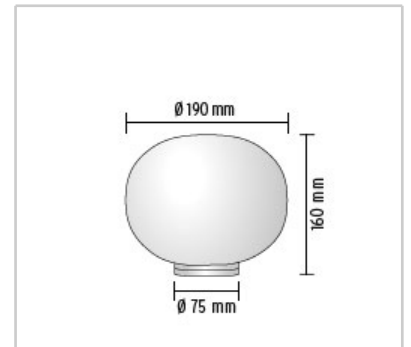

GLO-BALL BASIC ZERO

Mounting	: Table
Lamps description	: 1 x MAX 60W E14 HSGS
Environment	: Indoor
Finish	: White
Technical description	: Table/desk lamp providing diffused light. Diffuser consisting of an externally acidetched, hand blown, flashed opaline glass and a die-cast aluminum threaded ring nut with alodine plating finish. 30% fiberglass reinforced injection-molded polyamide base. Gray painted, die-cast aluminum diffuser support. On the cable there is the electronic dimmer which allows the regulation of light brightness.

Glo-Ball Basic Zero
design by Jasper Morrison

Table/desk lamp providing diffused light

Reference Code

○ **F3330009** **White**

Certifications

GLO-BALL BASIC 1

Mounting	: Table
Lamps description	: 1 x MAX 150W E27 HSGS
Environment	: Indoor
Finish	: White
Technical description	: Table/desk lamp providing diffused light. Diffuser consisting of an externally acidetched, hand blown, flashed opaline glass and a die-cast aluminum threaded ring nut with alodine plating finish. 30% fiberglass reinforced injection-molded polyamide base. Gray painted, die-cast aluminum diffuser support. On the cable there is the electronic dimmer which allows the regulation of light brightness.

Glo-Ball Basic 1
design by Jasper Morrison

Table/desk lamp providing diffused light

Reference Code

○ **F3021000** **White**

Certifications

GLO-BALL BASIC 2

Mounting	: Table
Lamps description	: 1 x MAX 230W E27 HSGS
Environment	: Indoor
Finish	: White
Technical description	: Table/desk lamp providing diffused light. Diffuser consisting of an externally acidetched, hand blown, flashed opaline glass and a die-cast aluminum threaded ring nut with alodine plating finish. 30% fiberglass reinforced injection-molded polyamide base. Gray painted, die-cast aluminum diffuser support. On the cable there is the electronic dimmer which allows the regulation of light brightness.