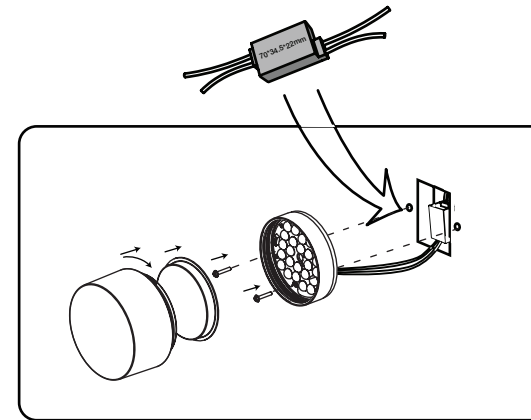

Full Stop: Wall

by Derek Treadwell

innermost®

13.5cm / 5.25"

9.6cm / 3.75"

Full Stop Wall
UK/EU: WF10811301

Colour + EAN/UPC Code

01 - White, Clear Glass
Outer, Frosted Inner
EAN: 5060481944373

| | |
|--------------------|--|
| Category | Wall Mount / Wall Projection: 9.6cm / 3.75" |
| Material | Aluminium, Silicone and Glass |
| Cable | 8cm |
| Lightsource | Integrated LED |
| Switched | No |
| Class | Class II - Double Insulated |
| F Mark | Suitable for Mounting on Flammable Materials |