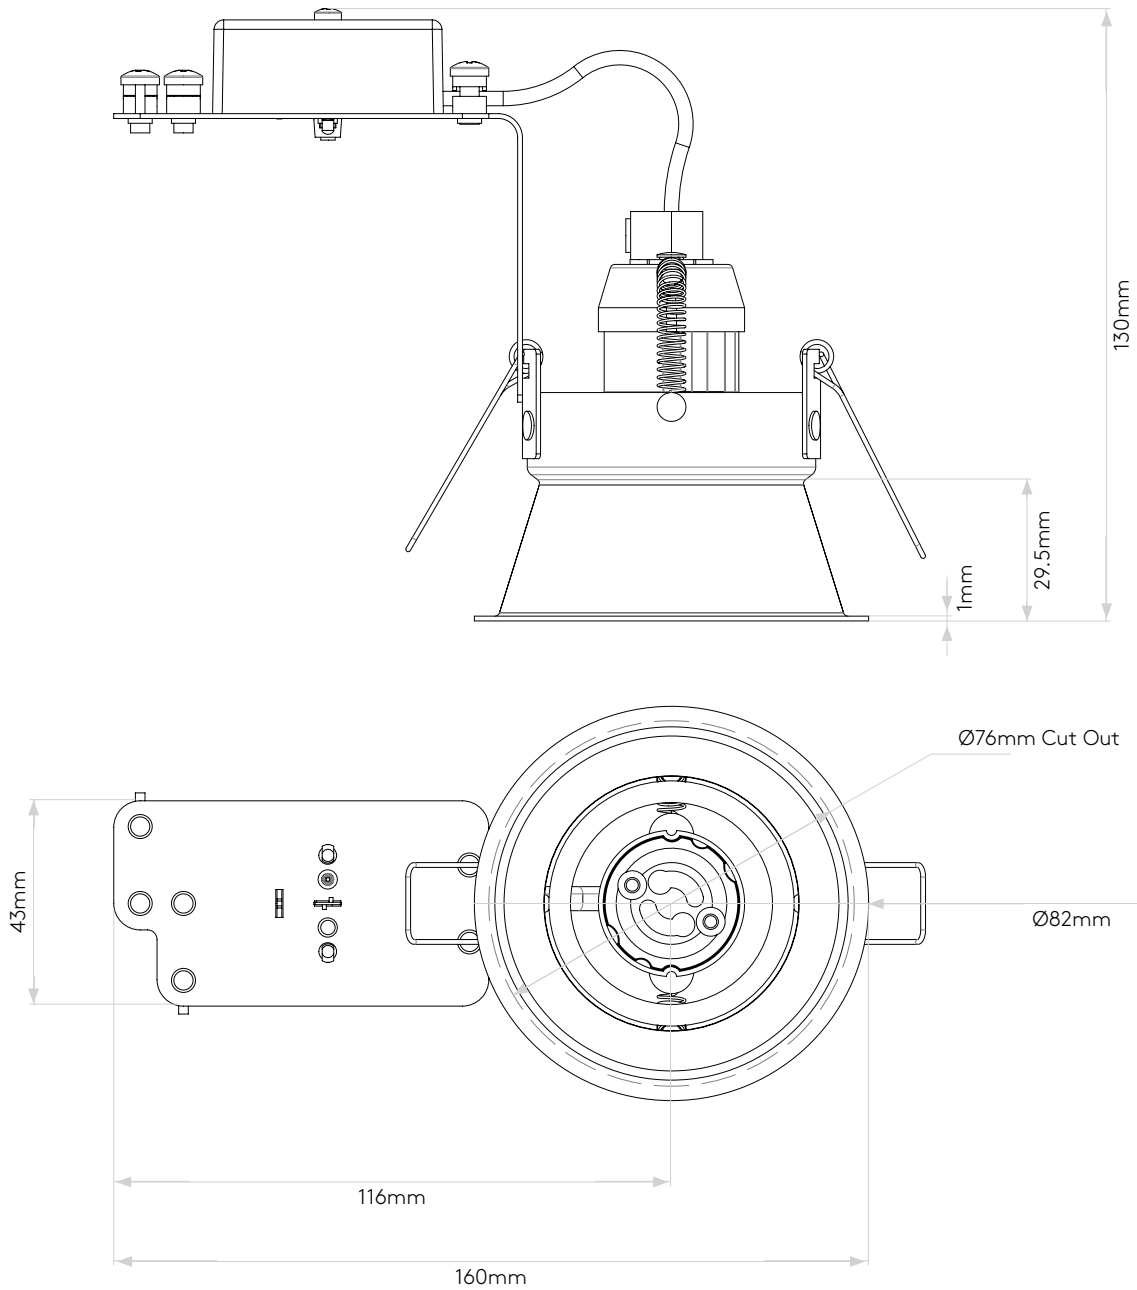

GENERAL

LOCATION:	Interior
CLASS:	CE (Class I)
IP RATING:	IP20
BATHROOM ZONE:	Zone 3
DRIVER REQUIRED:	No
INSTALLATION ORIENTATION:	Ceiling Mount
MAIN MATERIAL:	Metal - Mild Steel
DIMENSIONS (mm):	H: 130 W: 160 Ø: 82
CUT OUT HOLE (mm):	Ø: 76
RECESS DEPTH (mm):	150
FIRE RATING:	-
CABLE LENGTH (mm):	-
GROSS WEIGHT (kg):	0.14

LAMP

LIGHT SOURCE:	GU10
WATTAGE:	50W
LAMP INCLUDED:	No
MAXIMUM LAMP LENGTH (mm):	75
LUMINOUS FLUX (lm):	Lamp Dependent
COLOUR TEMP (K):	Lamp Dependent
CRI (Ra):	Lamp Dependent
MACADAM ELLIPSE:	Lamp Dependent
TILT ADJUSTABLE ANGLE (°):	-
ROTATION ADJUSTABLE ANGLE (°):	-
LIFETIME (hrs):	Lamp Dependent
BEAM ANGLE (°):	Lamp Dependent

SHADE INCLUDED:	-
SHADE/DIFFUSER MATERIAL:	-
SHADE/DIFFUSER FINISH	-
F MARK:	Not suitable for mounting on flammable materials or for covering with thermal insulation

CODE: 1249002
FINISH: MATT WHITE

CODE: 1249015
FINISH: MATT BLACK

PRODUCT ELEVATIONS

Please note that some dimensions may vary slightly due to manufacturing tolerances, this includes cable entry and fixing holes

Veuillez noter que certaines dimensions peuvent varier légèrement en raison des tolérances de fabrication, y compris l'entrée de câble et les trous de fixation.