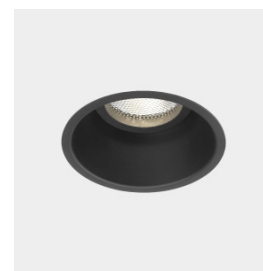

GENERAL

LOCATION:	Interior
CLASS:	CE (Class I)
IP RATING:	IP20
BATHROOM ZONE:	Zone 3
DRIVER REQUIRED:	No
INSTALLATION ORIENTATION:	Ceiling Mount
MAIN MATERIAL:	Metal - Mild Steel
DIMENSIONS (mm):	H: 130 W: 160 Ø: 82
CUT OUT HOLE (mm):	Ø: 76
RECESS DEPTH (mm):	150
FIRE RATING:	-
CABLE LENGTH (mm):	-
GROSS WEIGHT (kg):	0.14

LAMP

LIGHT SOURCE:	GU10
WATTAGE:	50W
LAMP INCLUDED:	No
MAXIMUM LAMP LENGTH (mm):	75
LUMINOUS FLUX (lm):	Lamp Dependent
COLOUR TEMP (K):	Lamp Dependent
CRI (Ra):	Lamp Dependent
MACADAM ELLIPSE:	Lamp Dependent
TILT ADJUSTABLE ANGLE (°):	-
ROTATION ADJUSTABLE ANGLE (°):	-
LIFETIME (hrs):	Lamp Dependent
BEAM ANGLE (°):	Lamp Dependent

SHADE INCLUDED:	-
SHADE/DIFFUSER MATERIAL:	-
SHADE/DIFFUSER FINISH	-
F MARK:	Not suitable for mounting on flammable materials or for covering with thermal insulation

CODE: 1249002
FINISH: MATT WHITE

CODE: 1249015
FINISH: MATT BLACK