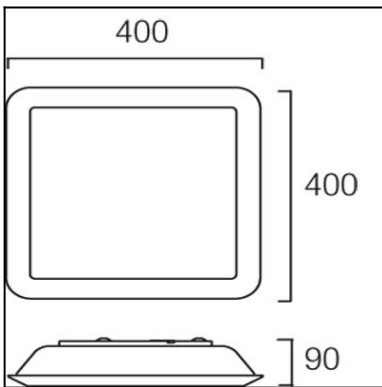

Design by Josep Patsí

The photograph may not match the reference exactly. Please read the product description to identify the finish.

TECHNICAL CHARACTERISTICS

Type:	Ceiling fixture
IP Protection degrees:	IP20
Light source 1:	1 x R7s MAX 160W Maximum lamp length: 118.00 mm
Bulb included:	1 x R7s 120W
Total power consumption (W):	160
Voltage / Frequency:	230V/50-60Hz
Warranty (Years):	2
Units per box:	1
Net Weight (Kg):	3.725
EAN:	8435111073636

IRON / HIERRO

3xØ5(120°)

Ø200

Ø240

14.5

1

a

b