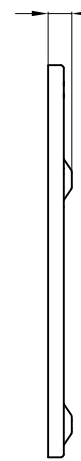

Design by Josep Patsí

The photograph may not match the reference exactly. Please read the product description to identify the finish.

TECHNICAL CHARACTERISTICS

Type:	Ceiling fixture
IP Protection degrees:	IP20
Light source 1:	1 x R7s MAX 160W Maximum lamp length: 118.00 mm
Bulb included:	1 x R7s 120W
Total power consumption (W):	160
Voltage / Frequency:	230V/50-60Hz
Warranty (Years):	2
Units per box:	1
Net Weight (Kg):	3.725
EAN:	8435111073636

MATERIALS / FINISHES

Structure material: Steel

Diffuser material: Glass

Structure finish: Chrome

Diffuser finish: Triplex opal glass

MATT OPAL GLASS /
CRISTAL OPAL MATE

IRON / HIERRO

IRON / HIERRO

IRON / HIERRO

3xØ5(120°)

Ø200

Ø240

14.5

1

a

b

2

3

4

5

6

7