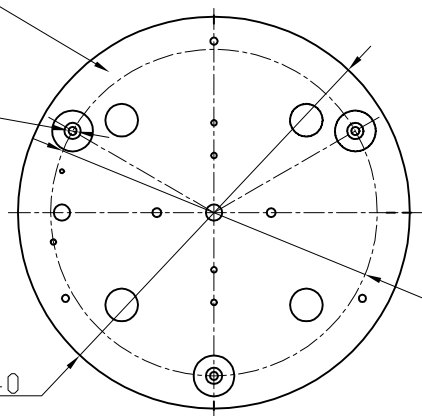

Design by Josep Patsí

The photograph may not match the reference exactly. Please read the product description to identify the finish.

TECHNICAL CHARACTERISTICS

Type:	Ceiling fixture
IP Protection degrees:	IP20
Light source 1:	1 x R7s MAX 160W Maximum lamp length: 118.00 mm
Bulb included:	1 x R7s 120W
Total power consumption (W):	160
Voltage / Frequency:	230V/50-60Hz
Warranty (Years):	2
Units per box:	1
Net Weight (Kg):	3.725
EAN:	8435111073636

IRON / HIERRO

3xØ5(120°)

Ø200

Ø240

14.5

1

a

b