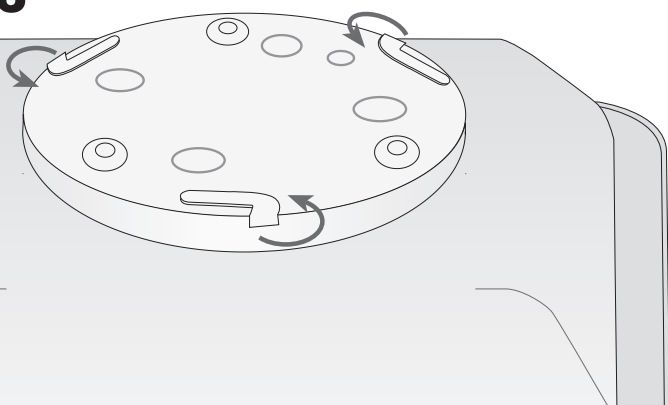

Design by Josep Patsí

The photograph may not match the reference exactly. Please read the product description to identify the finish.

TECHNICAL CHARACTERISTICS

Type:	Ceiling fixture
IP Protection degrees:	IP20
Light source 1:	1 x R7s MAX 160W Maximum lamp length: 118.00 mm
Bulb included:	1 x R7s 120W
Total power consumption (W):	160
Voltage / Frequency:	230V/50-60Hz
Warranty (Years):	2
Units per box:	1
Net Weight (Kg):	3.725
EAN:	8435111073636

IRON / HIERRO

3xØ5(120°)

Ø200

Ø240

14.5

1

a

b

2

3

4

5

6

7