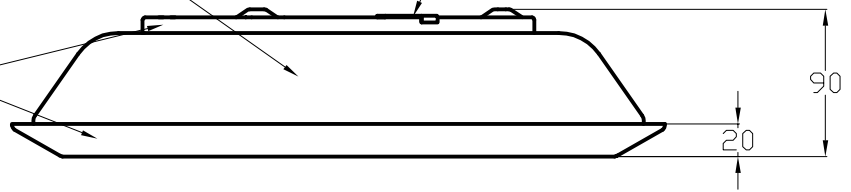

Design by Josep Patsí

The photograph may not match the reference exactly. Please read the product description to identify the finish.

TECHNICAL CHARACTERISTICS

Type:	Ceiling fixture
IP Protection degrees:	IP20
Light source 1:	1 x R7s MAX 160W Maximum lamp length: 118.00 mm
Bulb included:	1 x R7s 120W
Total power consumption (W):	160
Voltage / Frequency:	230V/50-60Hz
Warranty (Years):	2
Units per box:	1
Net Weight (Kg):	3.725
EAN:	8435111073636

IRON / HIERRO

3xØ5(120°)

Ø200

Ø240

14.5

1

a

b