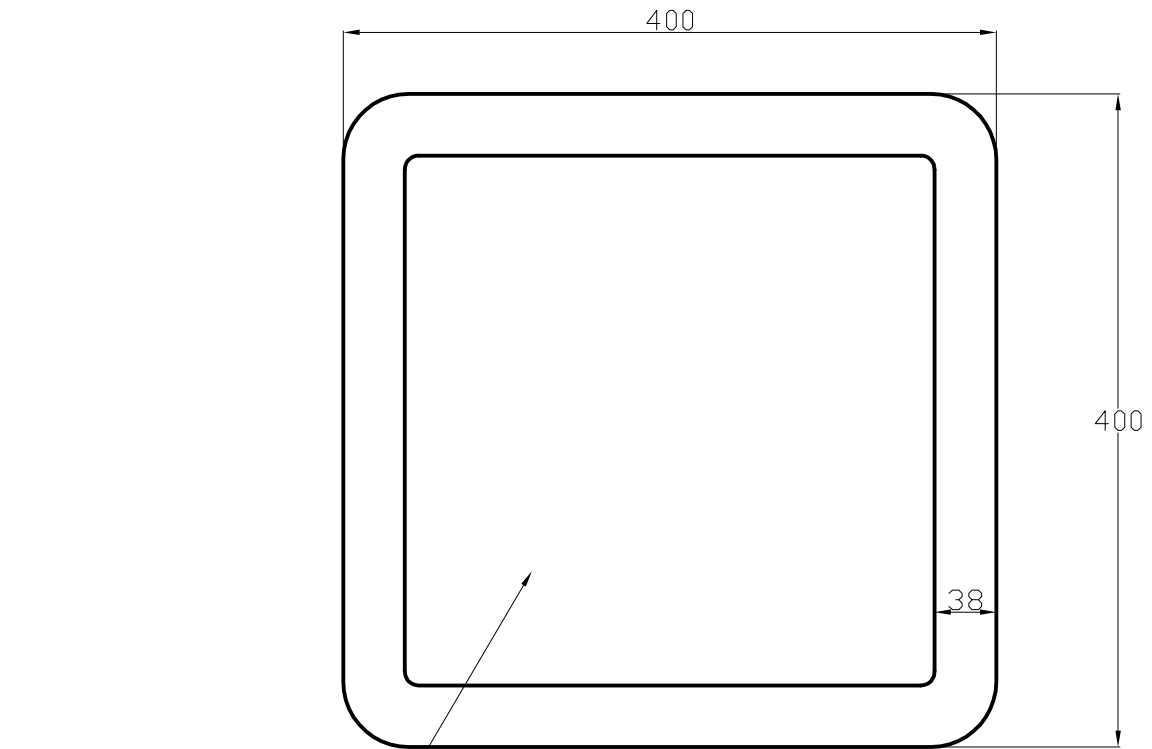

MATT OPAL GLASS /
CRISTAL OPAL MATE

IRON / HIERRO

IRON / HIERRO

IRON / HIERRO

3xØ5(120°)

Ø200

Ø240

14.5