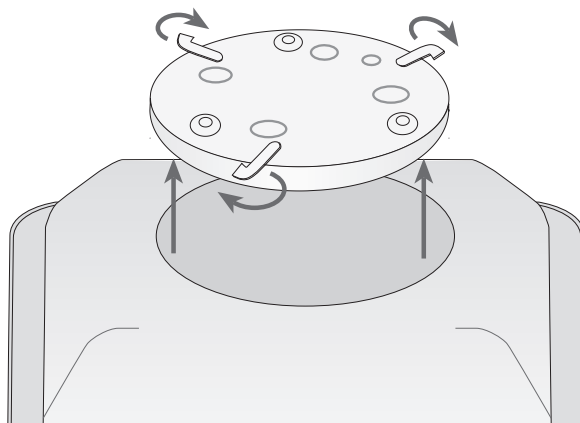

Design by Josep Patsí

The photograph may not match the reference exactly. Please read the product description to identify the finish.

TECHNICAL CHARACTERISTICS

Type:	Ceiling fixture
IP Protection degrees:	IP20
Light source 1:	1 x R7s MAX 160W Maximum lamp length: 118.00 mm
Bulb included:	1 x R7s 120W
Total power consumption (W):	160
Voltage / Frequency:	230V/50-60Hz
Warranty (Years):	2
Units per box:	1
Net Weight (Kg):	3.725
EAN:	8435111073636

IRON / HIERRO

3xØ5(120°)

Ø200

Ø240

14.5

1

a

b

2

3

4

5

6

7