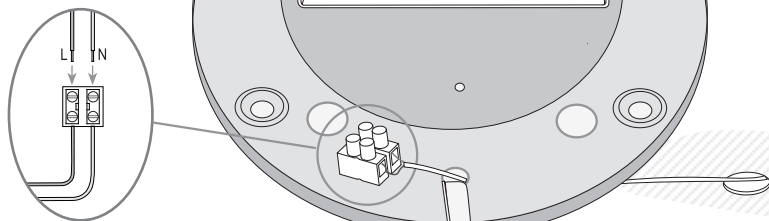

Design by Josep Patsí

The photograph may not match the reference exactly. Please read the product description to identify the finish.

TECHNICAL CHARACTERISTICS

Type:	Ceiling fixture
IP Protection degrees:	IP20
Light source 1:	1 x R7s MAX 160W Maximum lamp length: 118.00 mm
Bulb included:	1 x R7s 120W
Total power consumption (W):	160
Voltage / Frequency:	230V/50-60Hz
Warranty (Years):	2
Units per box:	1
Net Weight (Kg):	3.725
EAN:	8435111073636

IRON / HIERRO

3xØ5(120°)

Ø200

Ø240

14.5

1

a

b