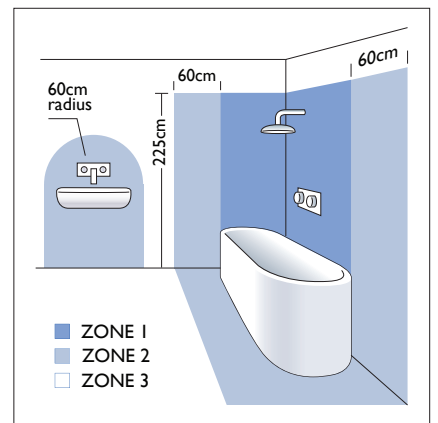

12w LED		incl.
LED Driver		incl.
2700K	53 lm/W	CRI 90

Zone 3

12w LED		incl.
LED Driver		incl.
2700K	53 lm	CRI 80

Zone 3