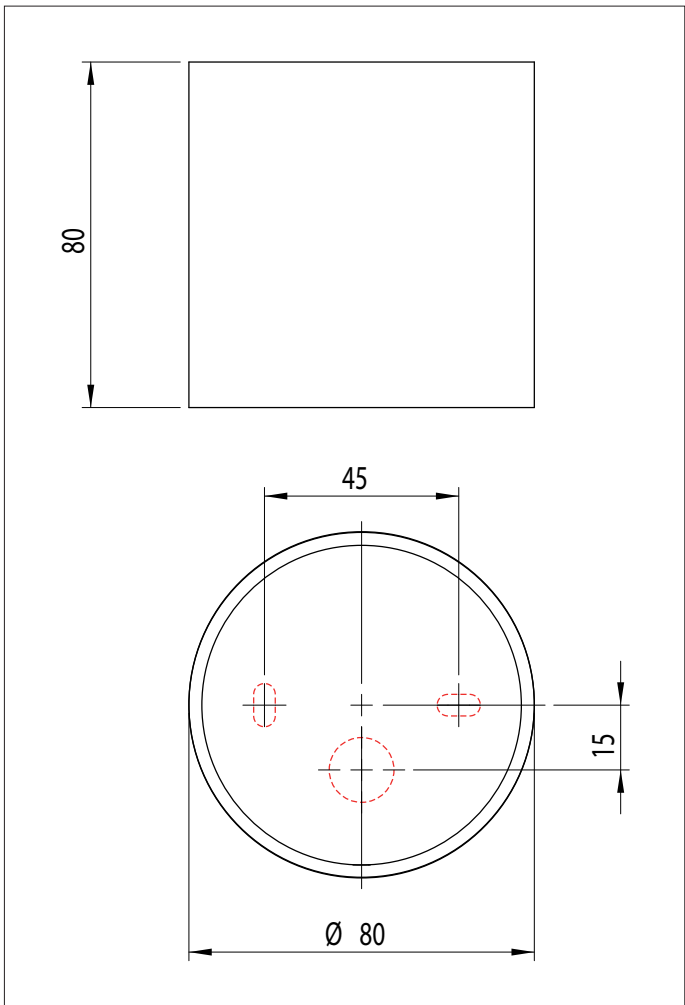

12w LED		incl.
LED Driver		incl.
2700K	53 lm/W	CRI 90

Zone 3

12w LED		incl.
LED Driver		incl.
2700K	53 lm	CRI 80

Zone 3