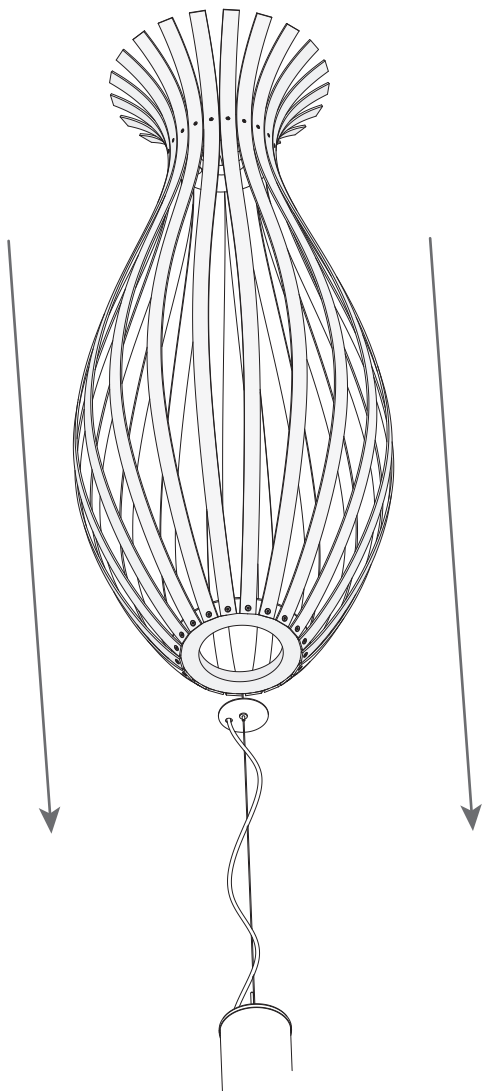

Design by Gemma Bernal

The photograph may not match the reference exactly. Please read the product description to identify the finish.

Download photometric file .ldt / .ies

Click on image to download energy label

### TECHNICAL CHARACTERISTICS

Type:	Pendant
IP Protection degrees:	IP20
Light source 1:	330 x LED 22W Warm White - 3000K 1870 lm <sup>(N)</sup> CRI 80
Voltage / Frequency:	100-240V/50-60Hz
Warranty (Years):	2
Option to extend the guarantee (Years):	5
Units per box:	1
EAN:	8435381433383

### MATERIALS / FINISHES

<b>Structure material:</b>	Steel Wood	<b>Diffuser material:</b>	Methacrylate
<b>Structure finish:</b>	Painted rust	<b>Diffuser finish:</b>	Opal

### GEAR

Multi-voltage electronic gear included (100-240V / 50-60Hz)  
Dimming protocol: 1..10V

1

2

3

4

5

6