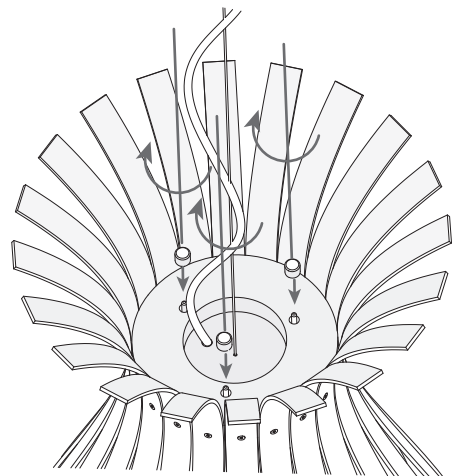

Design by Gemma Bernal

The photograph may not match the reference exactly. Please read the product description to identify the finish.

Download photometric file .ldt / .ies

Click on image to download energy label

### GEAR

Multi-voltage electronic gear included (100-240V / 50-60Hz)  
Dimming protocol: 1..10V

1

2

3

4

5

6