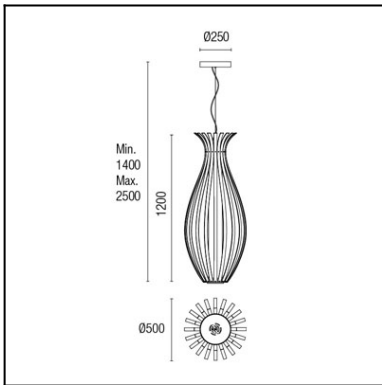

Design by Gemma Bernal

The photograph may not match the reference exactly. Please read the product description to identify the finish.

Download photometric file .ldt / .ies

Click on image to download energy label

### TECHNICAL CHARACTERISTICS

Type:	Pendant
IP Protection degrees:	IP20
Light source 1:	330 x LED 22W Warm White - 3000K 1870 lm <sup>(N)</sup> CRI 80
Voltage / Frequency:	100-240V/50-60Hz
Warranty (Years):	2
Option to extend the guarantee (Years):	5
Units per box:	1
EAN:	8435381433383