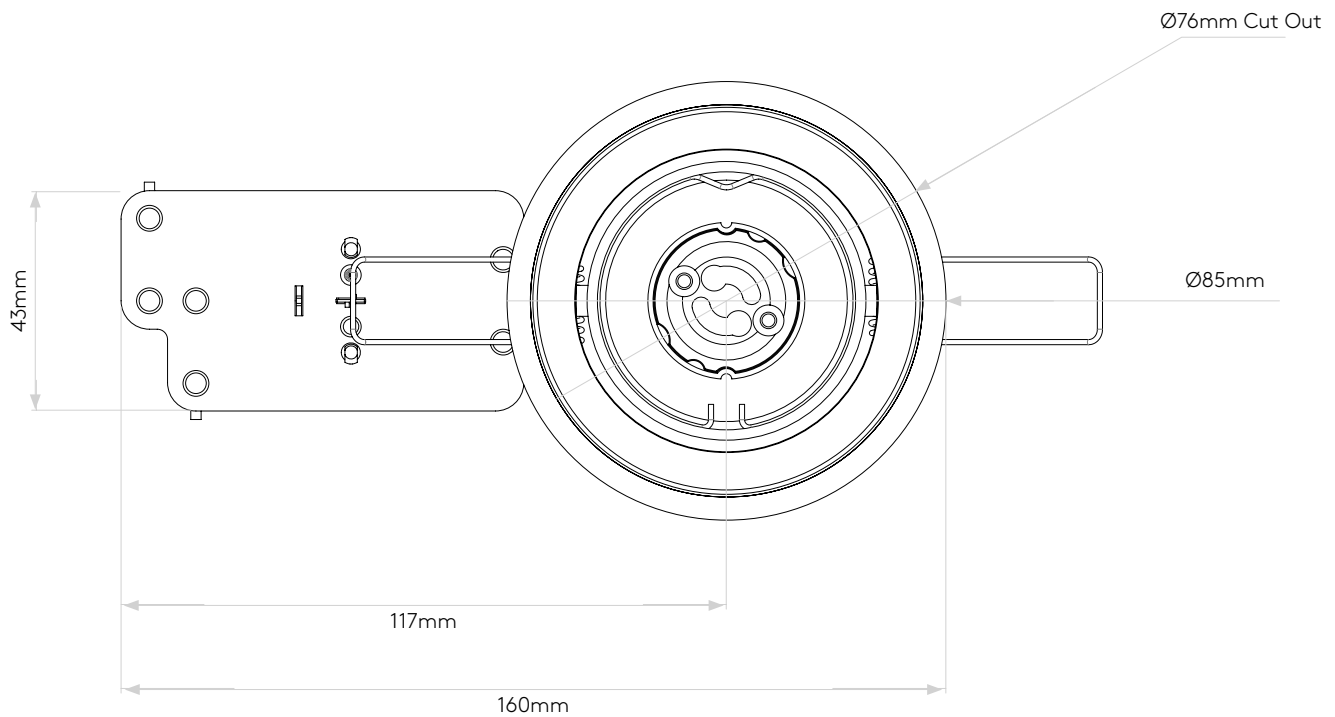

PRODUCT ELEVATIONS

Please note that some dimensions may vary slightly due to manufacturing tolerances, this includes cable entry and fixing holes

Veuillez noter que certaines dimensions peuvent varier légèrement en raison des tolérances de fabrication, y compris l'entrée de câble et les trous de fixation.

Bitte beachten Sie, dass die Maße Fertigungstoleranzen unterliegen und daher in geringem Umfang von der angegebenen Größe abweichen können. Dies gilt auch für Kabeleingänge und Befestigungslöcher.

Si prega notare che possono esserci piccole variazioni in alcune dimensioni dovute alle tolleranze di produzione, queste includono l'ingresso del cavo e i fori di fissaggio.