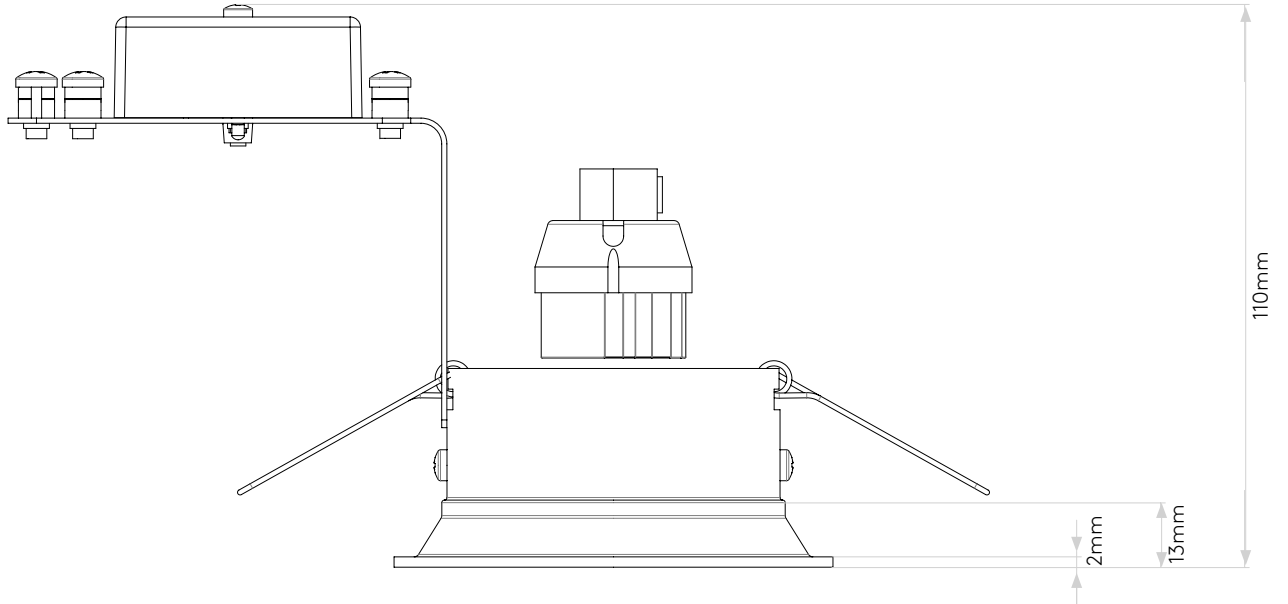

PRODUCT ELEVATIONS

Please note that some dimensions may vary slightly due to manufacturing tolerances, this includes cable entry and fixing holes

Veuillez noter que certaines dimensions peuvent varier légèrement en raison des tolérances de fabrication, y compris l'entrée de câble et les trous de fixation.

Bitte beachten Sie, dass die Maße Fertigungstoleranzen unterliegen und daher in geringem Umfang von der angegebenen Größe abweichen können. Dies gilt auch für Kabeleingänge und Befestigungslöcher.

Si prega notare che possono esserci piccole variazioni in alcune dimensioni dovute alle tolleranze di produzione, queste includono l'ingresso del cavo e i fori di fissaggio.