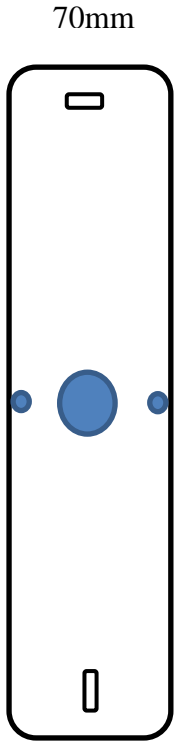

Stock Code: BL52M BLACK

Wall lantern

Product Description

Typically English in appearance, these unique round lanterns offer decorative elegance yet functional appeal. Fully crafted in die-cast aluminium, these lanterns come with a 5 year anti-corrosion guarantee and are available in Black finish only. Corner bracket C/BKT5 is available for wall models.

Product Attributes

- Weight: 2.7 kg
- Fitting Height: 405mm
- Width/Diameter: 215mm
- Projection: 330mm
- Back plate Height: 260mm
- Back plate Width: 80mm
- Back plate Projection: 20mm
- Finish: Black
- Build Materials: Die-Cast Aluminium, Glass
- Max Wattage: 1 x 100W E27
- Voltage: 220-240v 50hz
- Number of lamps: One
- Bulb Included: No
- IP Rating: IP23
- Class I/II: Class I
- Product Type: Wall Lantern
- Box Dimensions: 34x27.5x29.5cm
- Barcode: EAN 5024005238805
- Anti-corrosion guarantee: 5 years
- Family: Canterbury

256mm