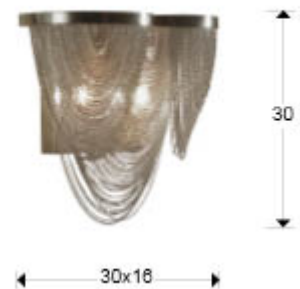

### Wall lamps

Wall lamp of 2 lights composed by fine metal chains, nickel finish.

·This item includes 2 G9 LED 6W

## SIZES

Sizes: ↔ 30.0 ↓ 30.0 ↗ 16.0 cm  
Weight: 1.3 Kg

## SIZES WITH PACKAGING

Weight: 1.8 Kg  
Volume: 0.0190m<sup>3</sup>  
Sizes: ↔ 37.0 ↓ 21.0 ↗ 24.0 cm

## ADDITIONAL INFORMATION

Material: Metal  
Finish: Nickel  
Sizes of the canopy (space for installation): ↔ 16.0 ↓ 18.0 ↗ 2.5 cm

**Schuller.SL. 872712**

 Esta luminaria es compatible con bombillas de las clases energéticas.  
This luminaire is compatible with bulbs of the energy classes: