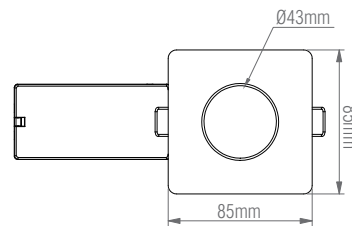

FEATURES

- 2 years warranty
- Matt white & clear glass finish
- Constructed from steel & glass
- Suitable for bathroom zone 1 if used in conjunction with a 30MA RCD
- Fire rated to 30, 60 & 90 minutes

SPEC DATA

Product Wattage:	GU10 (required)
Dimmable:	Y
Product Voltage:	220-240V
IP Rating:	65
Product Weight (KG):	0.162
Terminal Block:	4-way quick fit
Class:	2
Cut Hole Dia:	Ø67mm
Minimum Cavity Depth:	122mm