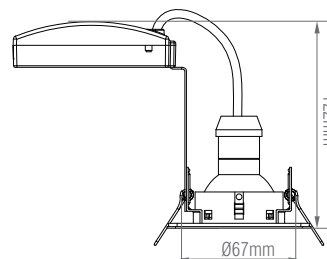

FEATURES

- 2 years warranty
- Matt white & clear glass finish
- Constructed from steel & glass
- Suitable for bathroom zone 1 if used in conjunction with a 30MA RCD
- Fire rated to 30, 60 & 90 minutes

SPEC DATA

Product Wattage:	GU10 (required)
Dimmable:	Y
Product Voltage:	220-240V
IP Rating:	65
Product Weight (KG):	0.162
Terminal Block:	4-way quick fit
Class:	2
Cut Hole Dia:	Ø67mm
Minimum Cavity Depth:	122mm

Quick fit