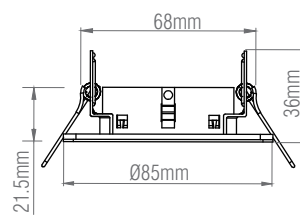

FEATURES

- 2 years warranty
- Matt white & clear glass finish
- Constructed from steel & glass
- Suitable for bathroom zone 1 if used in conjunction with a 30MA RCD
- Fire rated to 30, 60 & 90 minutes

SPEC DATA

Product Wattage:	GU10 (required)
Dimmable:	Y
Product Voltage:	220-240V
IP Rating:	65
Product Weight (KG):	0.162
Terminal Block:	4-way quick fit
Class:	2
Cut Hole Dia:	Ø67mm
Minimum Cavity Depth:	122mm

Quick fit