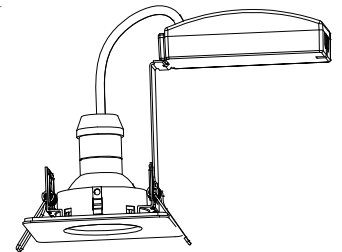

FEATURES

- 2 years warranty
- Matt white & clear glass finish
- Constructed from steel & glass
- Suitable for bathroom zone 1 if used in conjunction with a 30MA RCD
- Fire rated to 30, 60 & 90 minutes

SPEC DATA

Product Wattage:	GU10 (required)
Dimmable:	Y
Product Voltage:	220-240V
IP Rating:	65
Product Weight (KG):	0.162
Terminal Block:	4-way quick fit
Class:	2
Cut Hole Dia:	Ø67mm
Minimum Cavity Depth:	122mm

Quick fit