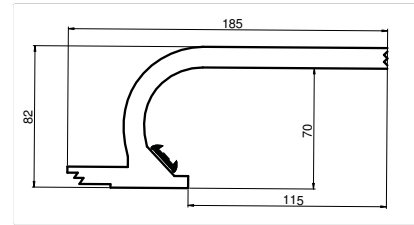

atelier sedap / LIGHTING

761 / Micro Blade Curtain Design Atelier Sedap

Micro Blade Curtain is a high strength plaster profile for recessing linear LED lighting, especially designed for creating lighting curtain boxes in ceilings.

Weight

3 Kg

Orientation

FINISHES

Natural plaster finish

AA

LIGHT SOURCES

REFERENCE	DESCRIPTION	LENGTH
761.120	MicroBlade profile / 1.20 meter element	1.2 M
761.150	MicroBlade profile / 1.50 meter element	1.5 M