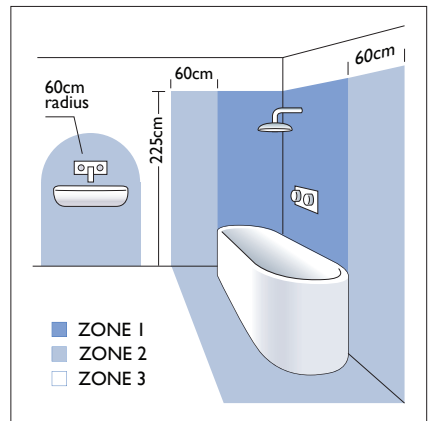

3w LED		incl.
700mA Driver		excl.
2700K*	65 lm*	CRI 80*

*based on 85% driver efficiency

front view
vue frontale
vista frontal
Frontansicht
sett framifrån