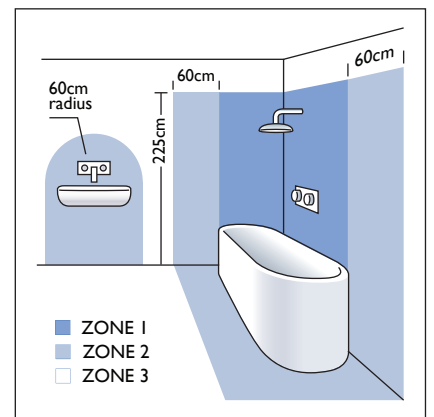

Iw LED		incl.
LED Driver		incl.
3000K*	80 lm*	CRI 79*

\*based on 85% driver efficiency

Zone	<b>3</b>
------	----------

Plaster board installation only. Not suitable for mounting in a brick / solid wall

Non adapté pour un montage dans un mur de brique / mur solide

Nicht für die Montage in einer Backstein-/ Ziegel oder massiven Wand geeignet

Non adatto per installazione su parete in cemento o solide