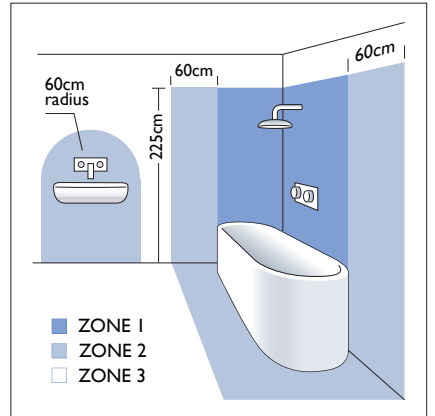

1 x 24w 2G11		excl.
-----------------	--	-------

Includes remote ballast

Zones **2** **3**

NOTE:
If used with a motion detector, ensure a minimum of 20 minutes ON time.