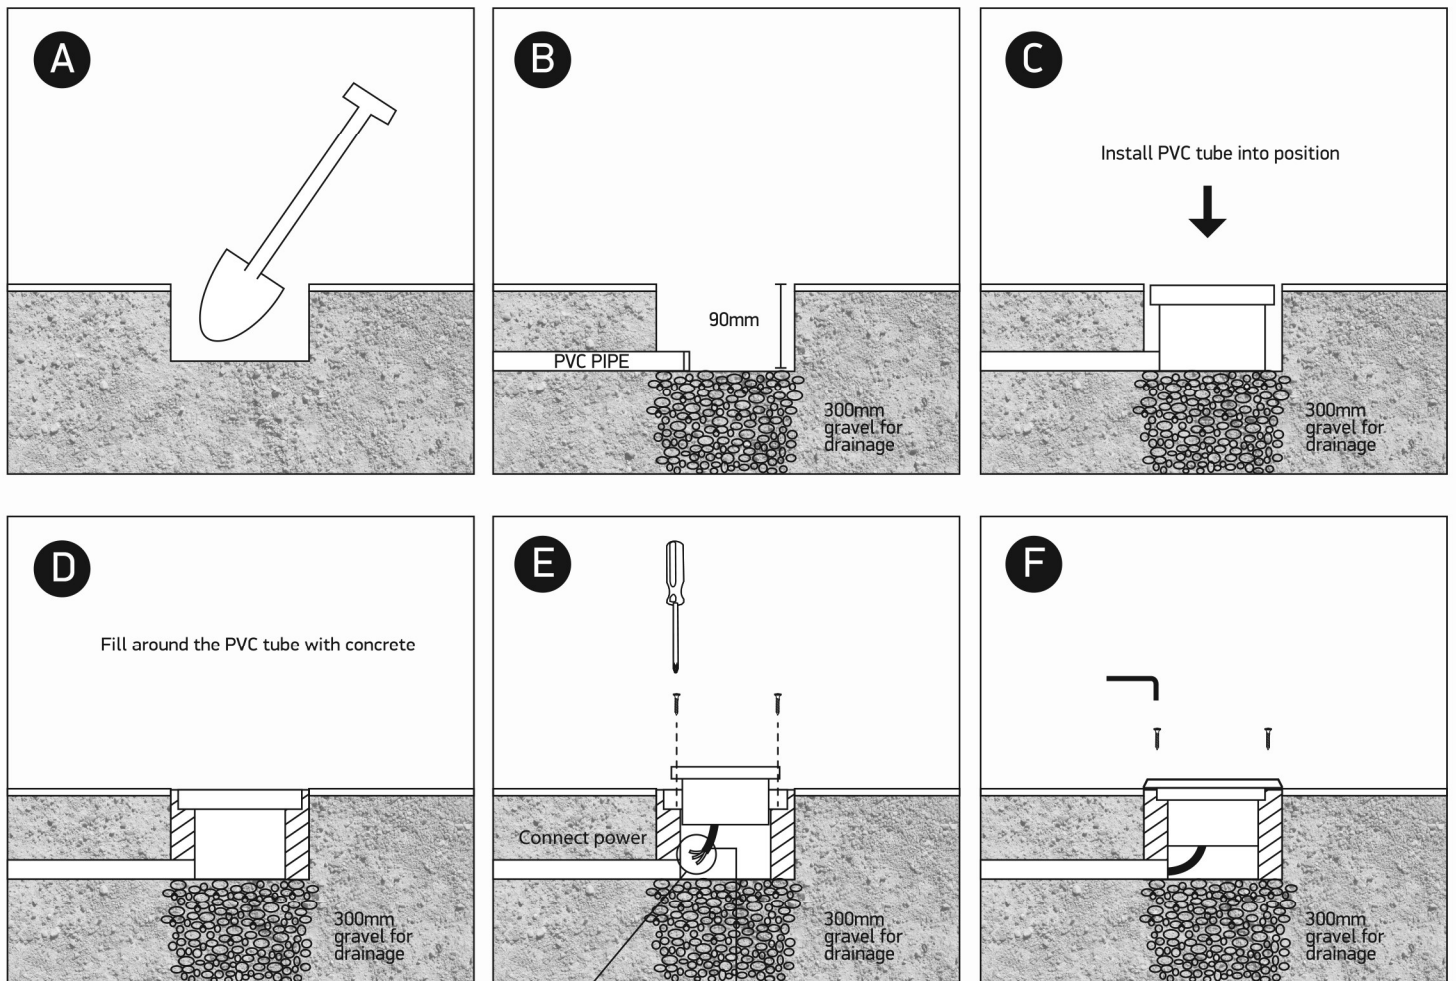

INSTALLATION MANUAL

69006, 69008

100-240V

IP67 | Stainless steel

0800B
Order separately

Warnings:

1. Make sure that the product is installed properly before connecting to electricity.
2. Do not cover the fitting.
3. Maintenance and installation should only be carried out by a professional electrician.