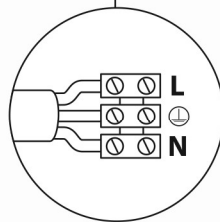

INSTALLATION MANUAL

69006, 69008

100-240V

IP67 | Stainless steel

0800B
Order separately

Warnings:

1. Make sure that the product is installed properly before connecting to electricity.
2. Do not cover the fitting.
3. Maintenance and installation should only be carried out by a professional electrician.