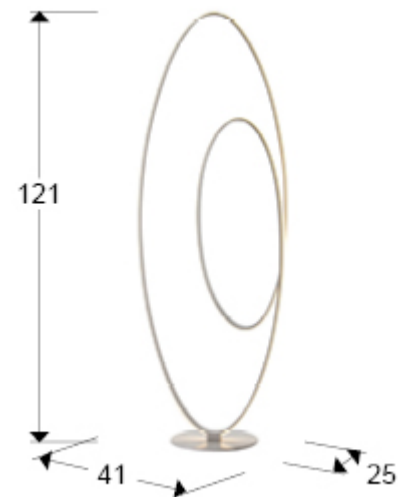

GENERAL INFORMATION

EAN Code: 8435435323196
Type: Floor lamps
Collection: Loop

SIZES

Sizes: ↔ 41.0 ↓ 121.0 ↗ 25.0 cm
Weight: 4.0 Kg

SIZES WITH PACKAGING

Weight: 6.1 Kg
Volume: 0.1080m³
Sizes: ↔ 130.0 ↓ 17.0 ↗ 49.0 cm

ADDITIONAL INFORMATION

Material: Steel, aluminium, silicone
Finish: Sand white

614157

 Esta luminaria lleva lámparas LED incorporadas.
This luminaire contains built-in LED lamps.

Las lámparas de esta luminaria no son recambiables.
The lamps cannot be changed in the luminaire.