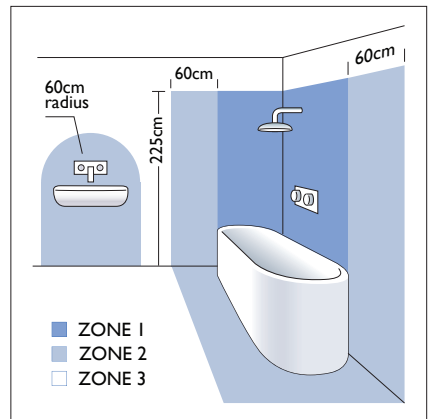

2.3w LED		incl.
700mA Driver		excl.
3000K*	95 lm*	CRI 80*

Zone	<b>2</b>	<b>3</b>
------	----------	----------

\*based on 85% driver efficiency