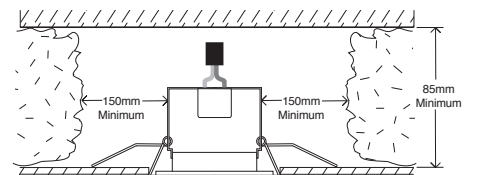

2.3w LED		incl.
700mA Driver		excl.
3000K*	95 lm*	CRI 80*

Zone	<b>2</b>	<b>3</b>
------	----------	----------

\*based on 85% driver efficiency