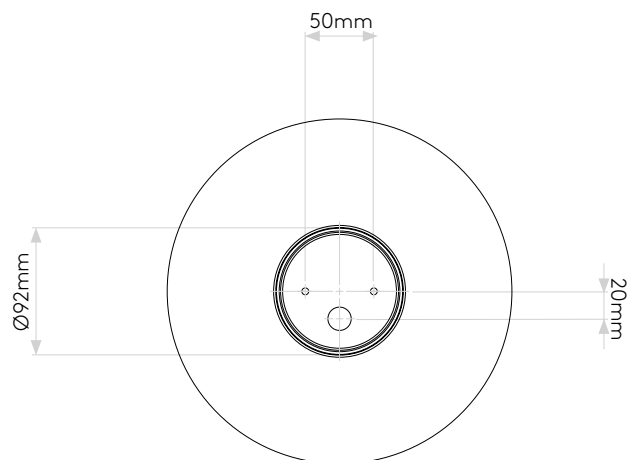

PRODUCT ELEVATIONS

Please note that some dimensions may vary slightly due to manufacturing tolerances, this includes cable entry and fixing holes

Veuillez noter que certaines dimensions peuvent varier légèrement en raison des tolérances de fabrication, y compris l'entrée de câble et les trous de fixation.

Bitte beachten Sie, dass die Maße Fertigungstoleranzen unterliegen und daher in geringem Umfang von der angegebenen Größe abweichen können. Dies gilt auch für Kabeingänge und Befestigungslöcher.

Si prega notare che possono esserci piccole variazioni in alcune dimensioni dovute alle tolleranze di produzione, queste includono l'ingresso del cavo e i fori di fissaggio.