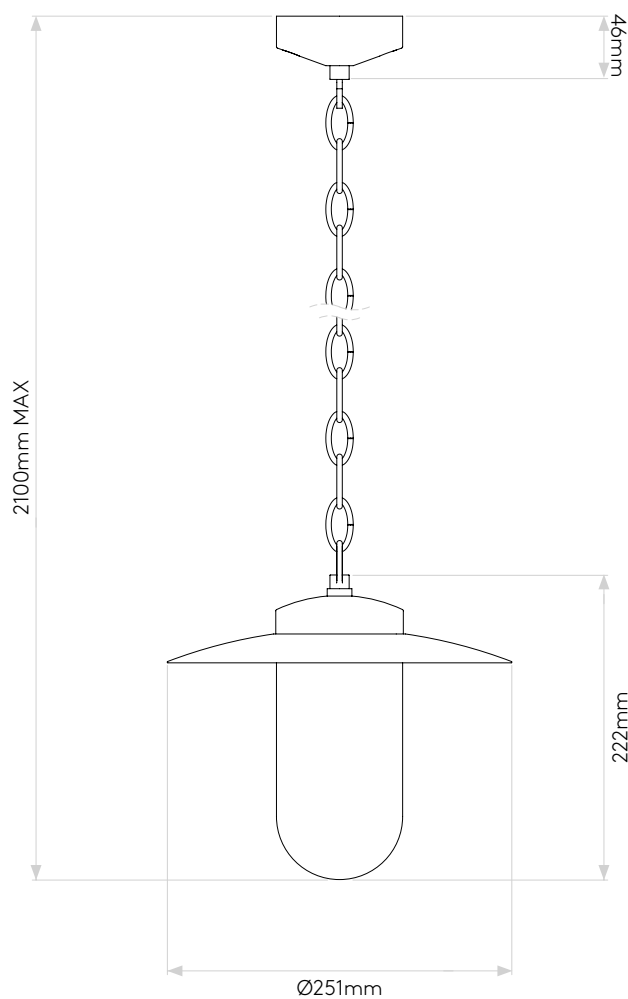

PRODUCT ELEVATIONS

Please note that some dimensions may vary slightly due to manufacturing tolerances, this includes cable entry and fixing holes

Veuillez noter que certaines dimensions peuvent varier légèrement en raison des tolérances de fabrication, y compris l'entrée de câble et les trous de fixation.

Bitte beachten Sie, dass die Maße Fertigungstoleranzen unterliegen und daher in geringem Umfang von der angegebenen Größe abweichen können. Dies gilt auch für Kabeingänge und Befestigungslöcher.

Si prega notare che possono esserci piccole variazioni in alcune dimensioni dovute alle tolleranze di produzione, queste includono l'ingresso del cavo e i fori di fissaggio.