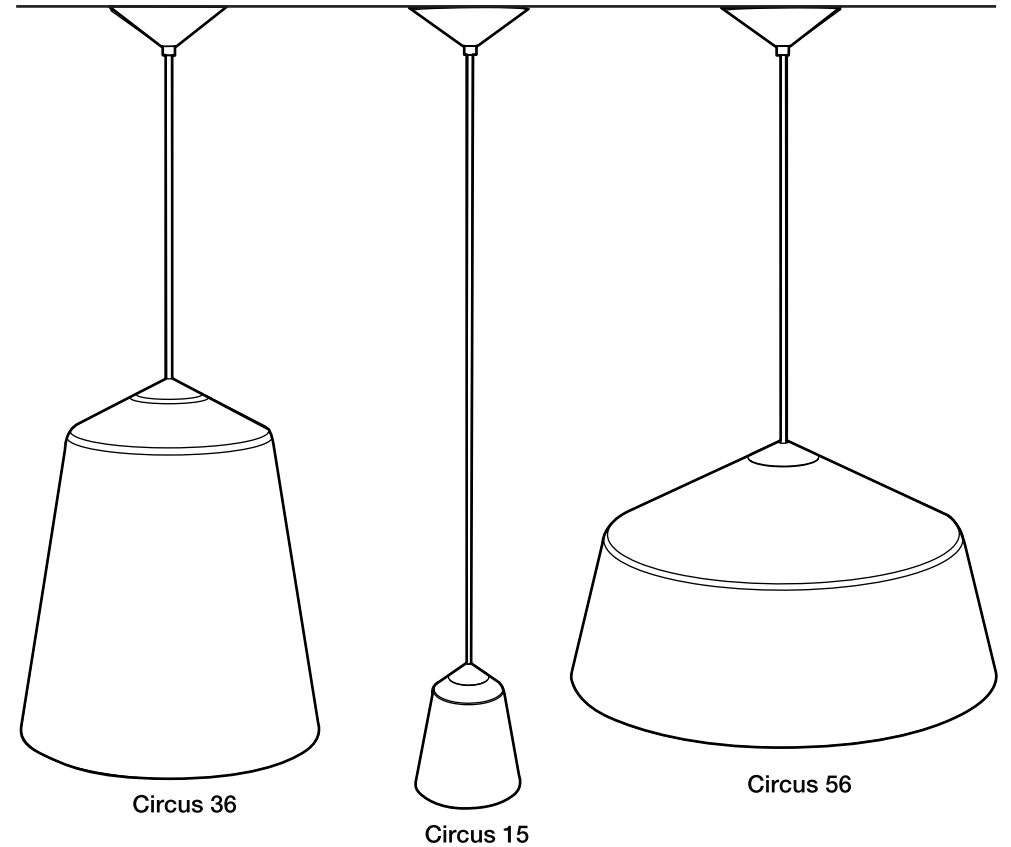

## TECHNICAL INFORMATION

Circus 15 - E27 MAX 60W (EU/UK)

Circus 36/56 - E27 MAX 100W (EU/UK)

Innermost recommends LED Globe Bulbs with 400-1000 Lumen output and from 2700K (for warmer with more colour) up to 6000K (daylight).

**innermost**

CIRCUS

PC0491X0-XX

This luminaire is compatible with bulbs of the energy classes:

A++

A+

A

B

C

D

E

874/2012

INSTALLATION GUIDE FOR :

Circus EU/UK

Circus 15 White - PC04912001  
Circus 15 Black - PC04912002  
Circus 15 Grey - PC04912004  
Circus 36 White - PC04914001  
Circus 36 Black - PC04914002  
Circus 36 Grey - PC04914004  
Circus 56 White - PC04916001  
Circus 56 Black - PC04916002  
Circus 56 Grey - PC04916004