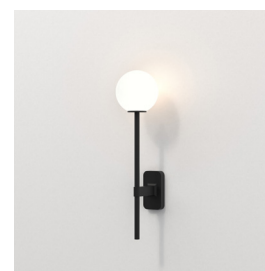

## GENERAL

LOCATION:	Bathroom/Interior
CLASS:	CE (Class I)
IP RATING:	IP44
BATHROOM ZONE:	Zone 2, 3
DRIVER REQUIRED:	No
INSTALLATION ORIENTATION:	Wall Mount - Vertical
MAIN MATERIAL:	Metal - Zinc
DIMENSIONS (mm):	H: 450 W: 70 D: 135
CUT OUT HOLE :	-
RECESS DEPTH (mm):	-
FIRE RATING:	-
CABLE LENGTH (mm):	-
GROSS WEIGHT (kg):	0.96

## LAMP

LIGHT SOURCE:	G9
WATTAGE:	3.5W MAX
RECOMMENDED LAMP:	3W MAX LED G9
LAMP INCLUDED:	No
MAXIMUM LAMP LENGTH (mm):	60
LUMINOUS FLUX (lm):	Lamp Dependent
COLOUR TEMP (K):	Lamp Dependent
CRI (Ra):	Lamp Dependent
MACADAM ELLIPSE:	Lamp Dependent
TILT ADJUSTABLE ANGLE (°):	-
ROTATION ADJUSTABLE ANGLE (°):	-
LIFETIME (hrs):	Lamp Dependent
BEAM ANGLE (°):	-

## ADDITIONAL INFORMATION:

SHADE INCLUDED:	Shade Sold Separately
SHADE/DIFFUSER MATERIAL:	-
SHADE/DIFFUSER FINISH	-
F MARK:	Not suitable for mounting on flammable materials

CODE: 1429003  
FINISH: POLISHED CHROME