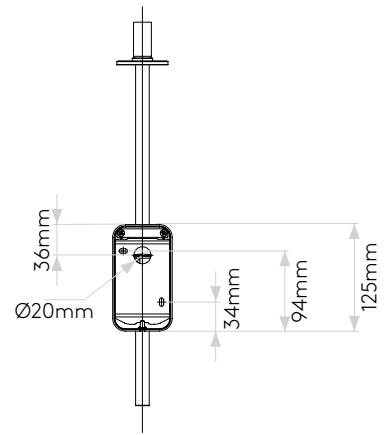

Without Shade