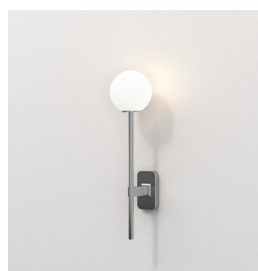

## GENERAL

LOCATION:	Bathroom/Interior
CLASS:	CE (Class I)
IP RATING:	IP44
BATHROOM ZONE:	Zone 2, 3
DRIVER REQUIRED:	No
INSTALLATION ORIENTATION:	Wall Mount - Vertical
MAIN MATERIAL:	Metal - Zinc
DIMENSIONS (mm):	H: 450 W: 70 D: 135
CUT OUT HOLE :	-
RECESS DEPTH (mm):	-
FIRE RATING:	-
CABLE LENGTH (mm):	-
GROSS WEIGHT (kg):	0.96

## LAMP

LIGHT SOURCE:	G9
WATTAGE:	3.5W MAX
RECOMMENDED LAMP:	3W MAX LED G9
LAMP INCLUDED:	No
MAXIMUM LAMP LENGTH (mm):	60
LUMINOUS FLUX (lm):	Lamp Dependent
COLOUR TEMP (K):	Lamp Dependent
CRI (Ra):	Lamp Dependent
MACADAM ELLIPSE:	Lamp Dependent
TILT ADJUSTABLE ANGLE (°):	-
ROTATION ADJUSTABLE ANGLE (°):	-
LIFETIME (hrs):	Lamp Dependent
BEAM ANGLE (°):	-

## ADDITIONAL INFORMATION:

SHADE INCLUDED:	Shade Sold Separately
SHADE/DIFFUSER MATERIAL:	-
SHADE/DIFFUSER FINISH	-
F MARK:	Not suitable for mounting on flammable materials

CODE: 1429003  
FINISH: POLISHED CHROME