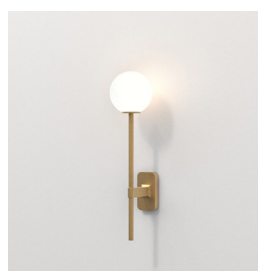

## GENERAL

LOCATION:	Bathroom/Interior
CLASS:	CE (Class I)
IP RATING:	IP44
BATHROOM ZONE:	Zone 2, 3
DRIVER REQUIRED:	No
INSTALLATION ORIENTATION:	Wall Mount - Vertical
MAIN MATERIAL:	Metal - Zinc
DIMENSIONS (mm):	H: 450 W: 70 D: 135
CUT OUT HOLE :	-
RECESS DEPTH (mm):	-
FIRE RATING:	-
CABLE LENGTH (mm):	-
GROSS WEIGHT (kg):	0.96

## LAMP

LIGHT SOURCE:	G9
WATTAGE:	3.5W MAX
RECOMMENDED LAMP:	3W MAX LED G9
LAMP INCLUDED:	No
MAXIMUM LAMP LENGTH (mm):	60
LUMINOUS FLUX (lm):	Lamp Dependent
COLOUR TEMP (K):	Lamp Dependent
CRI (Ra):	Lamp Dependent
MACADAM ELLIPSE:	Lamp Dependent
TILT ADJUSTABLE ANGLE (°):	-
ROTATION ADJUSTABLE ANGLE (°):	-
LIFETIME (hrs):	Lamp Dependent
BEAM ANGLE (°):	-

## ADDITIONAL INFORMATION:

SHADE INCLUDED:	Shade Sold Separately
SHADE/DIFFUSER MATERIAL:	-
SHADE/DIFFUSER FINISH	-
F MARK:	Not suitable for mounting on flammable materials

CODE: 1429003  
FINISH: POLISHED CHROME

CODE: 1429006  
FINISH: MATT BLACK

CODE: 1429009  
FINISH: ANTIQUE BRASS

Without Shade

With Tacoma Shade