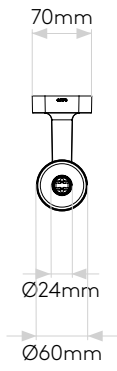

Without Shade