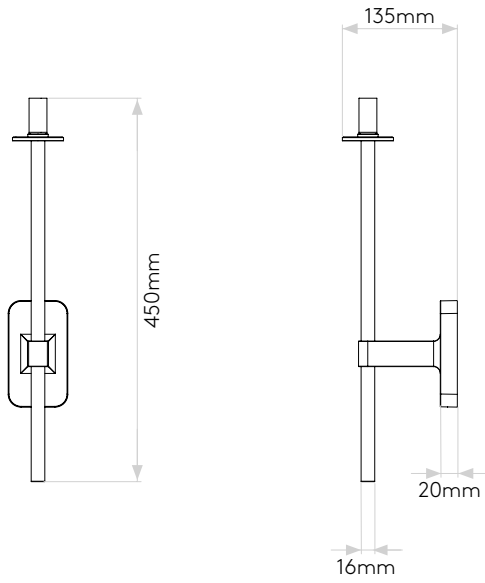

Without Shade