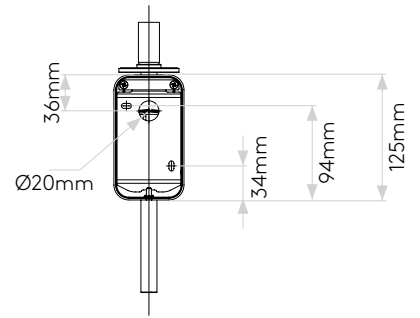

GENERAL

LOCATION:	Bathroom/Interior
CLASS:	CE (Class I)
IP RATING:	IP44
BATHROOM ZONE:	Zone 2, 3
DRIVER REQUIRED:	No
INSTALLATION ORIENTATION:	Wall Mount - Vertical
MAIN MATERIAL:	Metal - Zinc
DIMENSIONS (mm):	H: 270 W: 70 D: 135
CUT OUT HOLE :	-
RECESS DEPTH (mm):	-
FIRE RATING:	-
CABLE LENGTH (mm):	-
GROSS WEIGHT (kg):	0.95

LAMP

LIGHT SOURCE:	G9
WATTAGE:	3.5W MAX
RECOMMENDED LAMP:	3W MAX LED G9
LAMP INCLUDED:	No
MAXIMUM LAMP LENGTH (mm):	60
LUMINOUS FLUX (lm):	Lamp Dependent
COLOUR TEMP (K):	Lamp Dependent
CRI (Ra):	Lamp Dependent
MACADAM ELLIPSE:	Lamp Dependent
TILT ADJUSTABLE ANGLE (°):	-
ROTATION ADJUSTABLE ANGLE (°):	-
LIFETIME (hrs):	Lamp Dependent
BEAM ANGLE (°):	-

CODE: 1429007
FINISH: ANTIQUE BRASS

Without Shade

With Tacoma Shade

Please note that some dimensions may vary slightly due to manufacturing tolerances, this includes cable entry and fixing holes