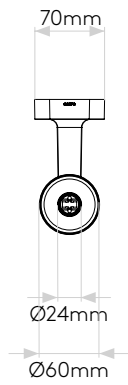

GENERAL

LOCATION:	Bathroom/Interior
CLASS:	CE (Class I)
IP RATING:	IP44
BATHROOM ZONE:	Zone 2, 3
DRIVER REQUIRED:	No
INSTALLATION ORIENTATION:	Wall Mount - Vertical
MAIN MATERIAL:	Metal - Zinc
DIMENSIONS (mm):	H: 270 W: 70 D: 135
CUT OUT HOLE :	-
RECESS DEPTH (mm):	-
FIRE RATING:	-
CABLE LENGTH (mm):	-
GROSS WEIGHT (kg):	0.95

LAMP

LIGHT SOURCE:	G9
WATTAGE:	3.5W MAX
RECOMMENDED LAMP:	3W MAX LED G9
LAMP INCLUDED:	No
MAXIMUM LAMP LENGTH (mm):	60
LUMINOUS FLUX (lm):	Lamp Dependent
COLOUR TEMP (K):	Lamp Dependent
CRI (Ra):	Lamp Dependent
MACADAM ELLIPSE:	Lamp Dependent
TILT ADJUSTABLE ANGLE (°):	-
ROTATION ADJUSTABLE ANGLE (°):	-
LIFETIME (hrs):	Lamp Dependent
BEAM ANGLE (°):	-

CODE: 1429007
FINISH: ANTIQUE BRASS

Without Shade

With Tacoma Shade

Please note that some dimensions may vary slightly due to manufacturing tolerances, this includes cable entry and fixing holes