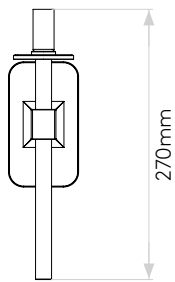

GENERAL

LOCATION:	Bathroom/Interior
CLASS:	CE (Class I)
IP RATING:	IP44
BATHROOM ZONE:	Zone 2, 3
DRIVER REQUIRED:	No
INSTALLATION ORIENTATION:	Wall Mount - Vertical
MAIN MATERIAL:	Metal - Zinc
DIMENSIONS (mm):	H: 270 W: 70 D: 135
CUT OUT HOLE :	-
RECESS DEPTH (mm):	-
FIRE RATING:	-
CABLE LENGTH (mm):	-
GROSS WEIGHT (kg):	0.95

LAMP

LIGHT SOURCE:	G9
WATTAGE:	3.5W MAX
RECOMMENDED LAMP:	3W MAX LED G9
LAMP INCLUDED:	No
MAXIMUM LAMP LENGTH (mm):	60
LUMINOUS FLUX (lm):	Lamp Dependent
COLOUR TEMP (K):	Lamp Dependent
CRI (Ra):	Lamp Dependent
MACADAM ELLIPSE:	Lamp Dependent
TILT ADJUSTABLE ANGLE (°):	-
ROTATION ADJUSTABLE ANGLE (°):	-
LIFETIME (hrs):	Lamp Dependent
BEAM ANGLE (°):	-

CODE: 1429007
FINISH: ANTIQUE BRASS

Without Shade

With Tacoma Shade

Please note that some dimensions may vary slightly due to manufacturing tolerances, this includes cable entry and fixing holes