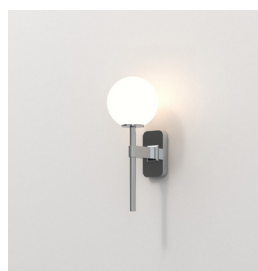

GENERAL

LOCATION:	Bathroom/Interior
CLASS:	CE (Class I)
IP RATING:	IP44
BATHROOM ZONE:	Zone 2, 3
DRIVER REQUIRED:	No
INSTALLATION ORIENTATION:	Wall Mount - Vertical
MAIN MATERIAL:	Metal - Zinc
DIMENSIONS (mm):	H: 270 W: 70 D: 135
CUT OUT HOLE :	-
RECESS DEPTH (mm):	-
FIRE RATING:	-
CABLE LENGTH (mm):	-
GROSS WEIGHT (kg):	0.95

LAMP

LIGHT SOURCE:	G9
WATTAGE:	3.5W MAX
RECOMMENDED LAMP:	3W MAX LED G9
LAMP INCLUDED:	No
MAXIMUM LAMP LENGTH (mm):	60
LUMINOUS FLUX (lm):	Lamp Dependent
COLOUR TEMP (K):	Lamp Dependent
CRI (Ra):	Lamp Dependent
MACADAM ELLIPSE:	Lamp Dependent
TILT ADJUSTABLE ANGLE (°):	-
ROTATION ADJUSTABLE ANGLE (°):	-
LIFETIME (hrs):	Lamp Dependent
BEAM ANGLE (°):	-

SHADE INCLUDED:	Shade Sold Separately
SHADE/DIFFUSER MATERIAL:	-
SHADE/DIFFUSER FINISH	-
F MARK:	Not suitable for mounting on flammable materials

CODE: 1429001
FINISH: POLISHED CHROME

CODE: 1429004
FINISH: MATT BLACK