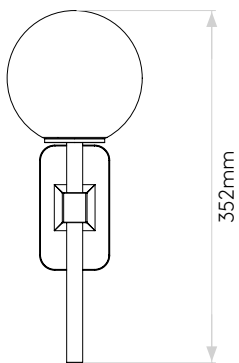

GENERAL

LOCATION:	Bathroom/Interior
CLASS:	CE (Class I)
IP RATING:	IP44
BATHROOM ZONE:	Zone 2, 3
DRIVER REQUIRED:	No
INSTALLATION ORIENTATION:	Wall Mount - Vertical
MAIN MATERIAL:	Metal - Zinc
DIMENSIONS (mm):	H: 270 W: 70 D: 135
CUT OUT HOLE :	-
RECESS DEPTH (mm):	-
FIRE RATING:	-
CABLE LENGTH (mm):	-
GROSS WEIGHT (kg):	0.95

LAMP

LIGHT SOURCE:	G9
WATTAGE:	3.5W MAX
RECOMMENDED LAMP:	3W MAX LED G9
LAMP INCLUDED:	No
MAXIMUM LAMP LENGTH (mm):	60
LUMINOUS FLUX (lm):	Lamp Dependent
COLOUR TEMP (K):	Lamp Dependent
CRI (Ra):	Lamp Dependent
MACADAM ELLIPSE:	Lamp Dependent
TILT ADJUSTABLE ANGLE (°):	-
ROTATION ADJUSTABLE ANGLE (°):	-
LIFETIME (hrs):	Lamp Dependent
BEAM ANGLE (°):	-

CODE: 1429007
FINISH: ANTIQUE BRASS

Without Shade

With Tacoma Shade

Please note that some dimensions may vary slightly due to manufacturing tolerances, this includes cable entry and fixing holes