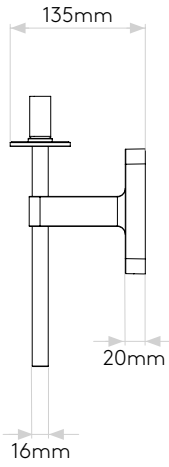

GENERAL

LOCATION:	Bathroom/Interior
CLASS:	CE (Class I)
IP RATING:	IP44
BATHROOM ZONE:	Zone 2, 3
DRIVER REQUIRED:	No
INSTALLATION ORIENTATION:	Wall Mount - Vertical
MAIN MATERIAL:	Metal - Zinc
DIMENSIONS (mm):	H: 270 W: 70 D: 135
CUT OUT HOLE :	-
RECESS DEPTH (mm):	-
FIRE RATING:	-
CABLE LENGTH (mm):	-
GROSS WEIGHT (kg):	0.95

LAMP

LIGHT SOURCE:	G9
WATTAGE:	3.5W MAX
RECOMMENDED LAMP:	3W MAX LED G9
LAMP INCLUDED:	No
MAXIMUM LAMP LENGTH (mm):	60
LUMINOUS FLUX (lm):	Lamp Dependent
COLOUR TEMP (K):	Lamp Dependent
CRI (Ra):	Lamp Dependent
MACADAM ELLIPSE:	Lamp Dependent
TILT ADJUSTABLE ANGLE (°):	-
ROTATION ADJUSTABLE ANGLE (°):	-
LIFETIME (hrs):	Lamp Dependent
BEAM ANGLE (°):	-

CODE: 1429007
FINISH: ANTIQUE BRASS

Without Shade

With Tacoma Shade

Please note that some dimensions may vary slightly due to manufacturing tolerances, this includes cable entry and fixing holes