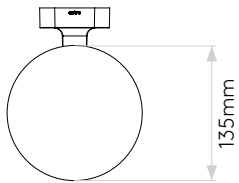

GENERAL

LOCATION:	Bathroom/Interior
CLASS:	CE (Class I)
IP RATING:	IP44
BATHROOM ZONE:	Zone 2, 3
DRIVER REQUIRED:	No
INSTALLATION ORIENTATION:	Wall Mount - Vertical
MAIN MATERIAL:	Metal - Zinc
DIMENSIONS (mm):	H: 270 W: 70 D: 135
CUT OUT HOLE :	-
RECESS DEPTH (mm):	-
FIRE RATING:	-
CABLE LENGTH (mm):	-
GROSS WEIGHT (kg):	0.95

LAMP

LIGHT SOURCE:	G9
WATTAGE:	3.5W MAX
RECOMMENDED LAMP:	3W MAX LED G9
LAMP INCLUDED:	No
MAXIMUM LAMP LENGTH (mm):	60
LUMINOUS FLUX (lm):	Lamp Dependent
COLOUR TEMP (K):	Lamp Dependent
CRI (Ra):	Lamp Dependent
MACADAM ELLIPSE:	Lamp Dependent
TILT ADJUSTABLE ANGLE (°):	-
ROTATION ADJUSTABLE ANGLE (°):	-
LIFETIME (hrs):	Lamp Dependent
BEAM ANGLE (°):	-

CODE: 1429007
FINISH: ANTIQUE BRASS

Without Shade

With Tacoma Shade

Please note that some dimensions may vary slightly due to manufacturing tolerances, this includes cable entry and fixing holes