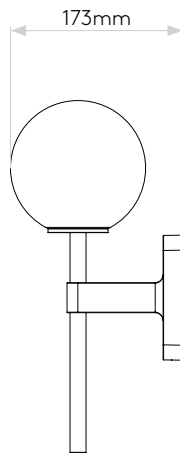

GENERAL

LOCATION:	Bathroom/Interior
CLASS:	CE (Class I)
IP RATING:	IP44
BATHROOM ZONE:	Zone 2, 3
DRIVER REQUIRED:	No
INSTALLATION ORIENTATION:	Wall Mount - Vertical
MAIN MATERIAL:	Metal - Zinc
DIMENSIONS (mm):	H: 270 W: 70 D: 135
CUT OUT HOLE :	-
RECESS DEPTH (mm):	-
FIRE RATING:	-
CABLE LENGTH (mm):	-
GROSS WEIGHT (kg):	0.95

LAMP

LIGHT SOURCE:	G9
WATTAGE:	3.5W MAX
RECOMMENDED LAMP:	3W MAX LED G9
LAMP INCLUDED:	No
MAXIMUM LAMP LENGTH (mm):	60
LUMINOUS FLUX (lm):	Lamp Dependent
COLOUR TEMP (K):	Lamp Dependent
CRI (Ra):	Lamp Dependent
MACADAM ELLIPSE:	Lamp Dependent
TILT ADJUSTABLE ANGLE (°):	-
ROTATION ADJUSTABLE ANGLE (°):	-
LIFETIME (hrs):	Lamp Dependent
BEAM ANGLE (°):	-

CODE: 1429007
FINISH: ANTIQUE BRASS

Without Shade

With Tacoma Shade

Please note that some dimensions may vary slightly due to manufacturing tolerances, this includes cable entry and fixing holes