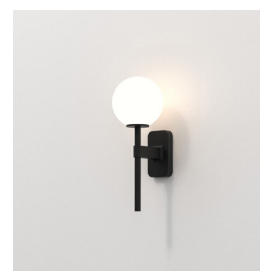

GENERAL

LOCATION:	Bathroom/Interior
CLASS:	CE (Class I)
IP RATING:	IP44
BATHROOM ZONE:	Zone 2, 3
DRIVER REQUIRED:	No
INSTALLATION ORIENTATION:	Wall Mount - Vertical
MAIN MATERIAL:	Metal - Zinc
DIMENSIONS (mm):	H: 270 W: 70 D: 135
CUT OUT HOLE :	-
RECESS DEPTH (mm):	-
FIRE RATING:	-
CABLE LENGTH (mm):	-
GROSS WEIGHT (kg):	0.95

LAMP

LIGHT SOURCE:	G9
WATTAGE:	3.5W MAX
RECOMMENDED LAMP:	3W MAX LED G9
LAMP INCLUDED:	No
MAXIMUM LAMP LENGTH (mm):	60
LUMINOUS FLUX (lm):	Lamp Dependent
COLOUR TEMP (K):	Lamp Dependent
CRI (Ra):	Lamp Dependent
MACADAM ELLIPSE:	Lamp Dependent
TILT ADJUSTABLE ANGLE (°):	-
ROTATION ADJUSTABLE ANGLE (°):	-
LIFETIME (hrs):	Lamp Dependent
BEAM ANGLE (°):	-

SHADE INCLUDED:	Shade Sold Separately
SHADE/DIFFUSER MATERIAL:	-
SHADE/DIFFUSER FINISH	-
F MARK:	Not suitable for mounting on flammable materials

CODE: 1429001
FINISH: POLISHED CHROME

CODE: 1429004
FINISH: MATT BLACK

CODE: 1429007
FINISH: ANTIQUE BRASS

Without Shade

With Tacoma Shade

Please note that some dimensions may vary slightly due to manufacturing tolerances, this includes cable entry and fixing holes