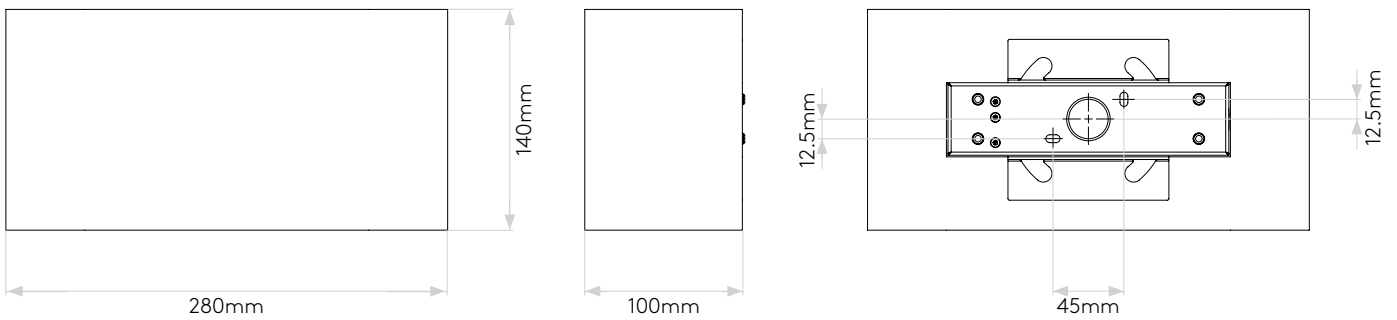

Please note that some dimensions may vary slightly due to manufacturing tolerances, this includes cable entry and fixing holes

Veillez noter que certaines dimensions peuvent varier légèrement en raison des tolérances de fabrication, y compris l'entrée de câble et les trous de fixation.

Bitte beachten Sie, dass die Maße Fertigungstoleranzen unterliegen und daher in geringem Umfang von der angegebenen Größe abweichen können. Dies gilt auch für Kabeleingänge und Befestigungslöcher.

Si prega notare che possono esserci piccole variazioni in alcune dimensioni dovute alle tolleranze di produzione, queste includono l'ingresso del cavo e i fori di fissaggio.