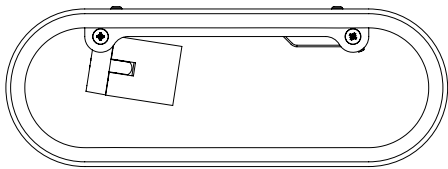

Please note that some dimensions may vary slightly due to manufacturing tolerances, this includes cable entry and fixing holes

Veillez noter que certaines dimensions peuvent varier légèrement en raison des tolérances de fabrication, y compris l'entrée de câble et les trous de fixation.

Bitte beachten Sie, dass die Maße Fertigungstoleranzen unterliegen und daher in geringem Umfang von der angegebenen Größe abweichen können. Dies gilt auch für Kabeleingänge und Befestigungslöcher.

Si prega notare che possono esserci piccole variazioni in alcune dimensioni dovute alle tolleranze di produzione, queste includono l'ingresso del cavo e i fori di fissaggio.