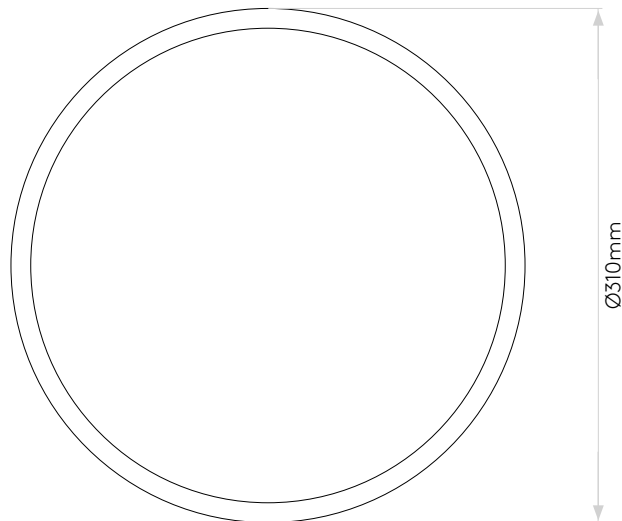

PRODUCT ELEVATIONS

Please note that some dimensions may vary slightly due to manufacturing tolerances, this includes cable entry and fixing holes

Veillez noter que certaines dimensions peuvent varier légèrement en raison des tolérances de fabrication, y compris l'entrée de câble et les trous de fixation.

Bitte beachten Sie, dass die Maße Fertigungstoleranzen unterliegen und daher in geringem Umfang von der angegebenen Größe abweichen können. Dies gilt auch für Kabeleingänge und Befestigungslöcher.

Si prega notare che possono esserci piccole variazioni in alcune dimensioni dovute alle tolleranze di produzione, queste includono l'ingresso del cavo e i fori di fissaggio.