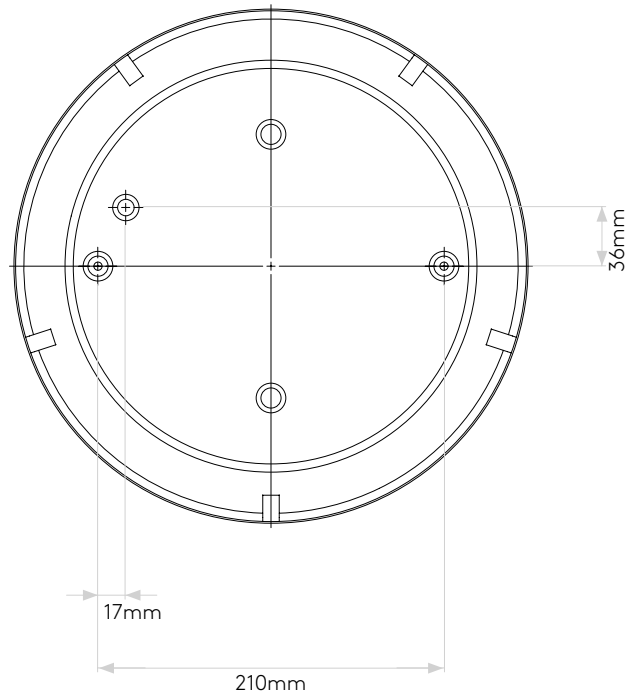

GENERAL

LOCATION:	Bathroom/Interior
CLASS:	CE (Class II)
IP RATING:	IP44
BATHROOM ZONE:	Zone 2, 3
DRIVER REQUIRED:	No
INSTALLATION ORIENTATION:	Ceiling Mount
MAIN MATERIAL:	Metal - Mild Steel
DIMENSIONS (mm):	H: 95 W: 95 Ø: 310
CUT OUT HOLE (mm):	-
RECESS DEPTH (mm):	-
FIRE RATING:	-
CABLE LENGTH (mm):	-
GROSS WEIGHT (kg):	1.14

LAMP

LIGHT SOURCE:	AC LED Module
WATTAGE:	16W
LAMP INCLUDED:	Yes (Integral)
MAXIMUM LAMP LENGTH (mm):	-
LUMINOUS FLUX (lm):	1048
COLOUR TEMP (K):	2700
CRI (Ra):	>80
MACADAM ELLIPSE:	6-Step
TILT ADJUSTABLE ANGLE (°):	-
ROTATION ADJUSTABLE ANGLE (°):	-
LIFETIME (hrs):	20000
BEAM ANGLE (°):	121

CODE: 1061009
FINISH: POLISHED CHROME

PRODUCT ELEVATIONS

Please note that some dimensions may vary slightly due to manufacturing tolerances, this includes cable entry and fixing holes

Veillez noter que certaines dimensions peuvent varier légèrement en raison des tolérances de fabrication, y compris l'entrée de câble et les trous de fixation.