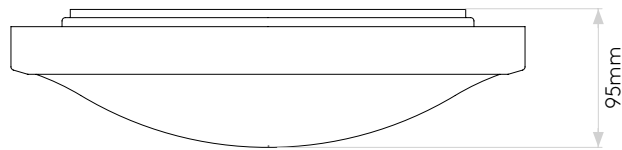

GENERAL

LOCATION:	Bathroom/Interior
CLASS:	CE (Class II)
IP RATING:	IP44
BATHROOM ZONE:	Zone 2, 3
DRIVER REQUIRED:	No
INSTALLATION ORIENTATION:	Ceiling Mount
MAIN MATERIAL:	Metal - Mild Steel
DIMENSIONS (mm):	H: 95 W: 95 Ø: 310
CUT OUT HOLE (mm):	-
RECESS DEPTH (mm):	-
FIRE RATING:	-
CABLE LENGTH (mm):	-
GROSS WEIGHT (kg):	1.14

LAMP

LIGHT SOURCE:	AC LED Module
WATTAGE:	16W
LAMP INCLUDED:	Yes (Integral)
MAXIMUM LAMP LENGTH (mm):	-
LUMINOUS FLUX (lm):	1048
COLOUR TEMP (K):	2700
CRI (Ra):	>80
MACADAM ELLIPSE:	6-Step
TILT ADJUSTABLE ANGLE (°):	-
ROTATION ADJUSTABLE ANGLE (°):	-
LIFETIME (hrs):	20000
BEAM ANGLE (°):	121

CODE: 1061009
FINISH: POLISHED CHROME

PRODUCT ELEVATIONS

Please note that some dimensions may vary slightly due to manufacturing tolerances, this includes cable entry and fixing holes

Veillez noter que certaines dimensions peuvent varier légèrement en raison des tolérances de fabrication, y compris l'entrée de câble et les trous de fixation.